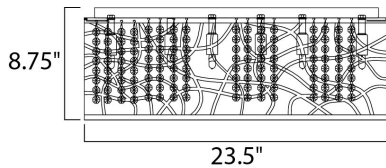

MEASUREMENTS

DIMENSION : 23.5" W x 8.75" H
 HANGING WEIGHT : 14.74 lb

LAMPING

INPUT VOLTAGE : 120V
 LUMENS : 4,960 Rated
 BULB : 9 x 2.9W LED G9 , 26W Total
 BULB INCLUDED : (Included)
 DIMMABLE : Yes
 COLOR_TEMP : 2700K