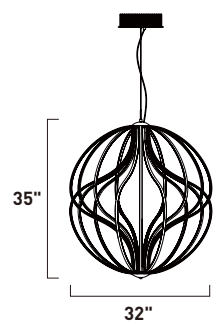

# AURA

- Functional sculptures of illumination
- 3000K Color Temperature
- CRI 80+
- Dimmable with Triac dimmers

**E21178-PC**  
Pendant

**A**

	ITEM #	FINISH	LAMPING	DIMENSION	CRI	LUMENS	Additional Information
<b>A</b>	E21178	PC	149W PCB LED 3000K (Integrated)	32"W x 35"H x 158"OAH	80+	10433	  

Finish: Polished Chrome (PC)

	ITEM #	FINISH	LAMPING	DIMENSION	CRI	LUMENS	Additional Information
<b>B</b>	E21172	PC	32.4W PCB LED 3000K (Integrated)	12"W x 14"H x 134"OAH	80+	2268	
<b>C</b>	E21174	PC	60.5W PCB LED 3000K (Integrated)	17"W x 18"H x 142"OAH	80+	4234	