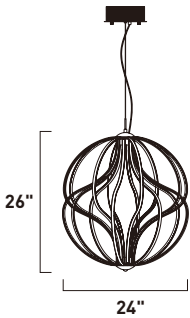

ITEM #	FINISH	LAMPING	DIMENSION	CRI	LUMENS	Additional Information
A	E21176	PC	103.7W PCB LED 3000K (Integrated)	24"W x 26"H x 148"OAH	80+	7258	

Finish: Polished Chrome (PC)