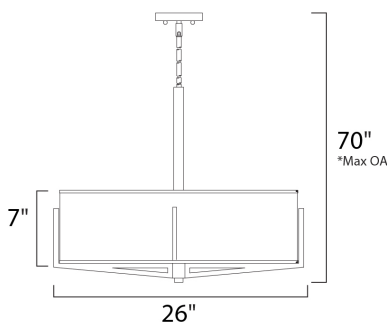

*max overall height of fixture

MEASUREMENTS

DIMENSION : 26" L x 26" W x 7" H
 MAX OAH : 70" OAH
 HANGING WEIGHT : 19.23 lb

LAMPING

LUMENS : 7,040 Rated
 BULB : 4 x 26W Fluorescent , 104W Total
 BULB INCLUDED : (Included)
 DIMMABLE : No
 COLOR_TEMP : 2700K