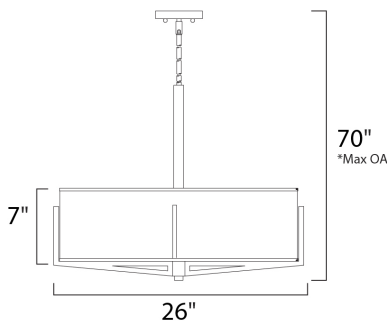

*max overall height of fixture

MEASUREMENTS

DIMENSION : 26" L x 26" W x 7" H
 MAX OAH : 70" OAH
 HANGING WEIGHT : 19.23 lb

LAMPING

LUMENS : 7,040 Rated
 BULB : 4 x 26W Fluorescent , 104W Total
 BULB INCLUDED : (Included)
 DIMMABLE : No
 COLOR_TEMP : 2700K