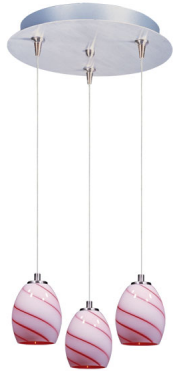

Product Specifications for E94636-107SN

Job Name:	Job Type:
Quantity:	Comments:

E94636-107SN
Minx 3-Light RapidJack Pendant and Canopy

Finish
 Satin Nickel

Glass/Shade
 Cherry Swirl

Product Category
 Multi-Light Pendant

Lamping

Number of Bulb(s)	3
Light Type	Xenon
Bulb Type	12V GY6.35 T4
Max Bulb Wattage	50
Max Fixture Wattage	150
Rated Life	±2,000 Hours
Rated Lumens	±2,250
Color Temp	±2,900 K
Bulb(s) Included	Yes
Light Up/Down	N/A
Beam Spread	N/A
CRI	N/A
Photo Cell Included	N/A
Ballast/Driver/Transformer	Yes
Dimmable	Low-Voltage

Measurements

Width	11.75"
Height	7.50"
Length	N/A
Extension	N/A
Back Plate Width	N/A
Back Plate Height	N/A
HCO	N/A
Min Overall Height	N/A
Max Overall Height	128.75"
Hanging Weight	2.74 lb(s)
Height Adjustable	Yes
Slope	N/A
Chain Length	N/A
Wire Length	180.00"
Canopy Width	11.8"
Canopy Height	1.3"
Canopy Length	