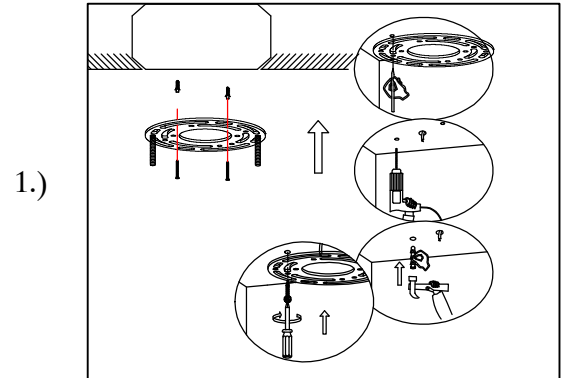

Contemporary Lighting

PRODUCT NAME: BRILLIANT
ITEM NUMBER: E24023-20PC

Please consult your electrician for hanging fixture and wiring.

Bulbs (Included): 1 x 40 Watt G9

IMPORTANT: Turn off the power at the main fuse or circuit breaker box before starting installation

Locate all hardware & components before discarding packaging

Step.1: Remove mounting bracket (A) from Canopy to install to electrical box

Step.2: Wire fixture to wires in outlet box. Green wire is for Ground.

Step.3: Screw finials (C) onto mounting bracket (A) until canopy is flush with ceiling.

Step.4: Adjust wire to desired hanging height, install G9 bulb, and screw on crystal ball shade (D).

Cleaning & Care: