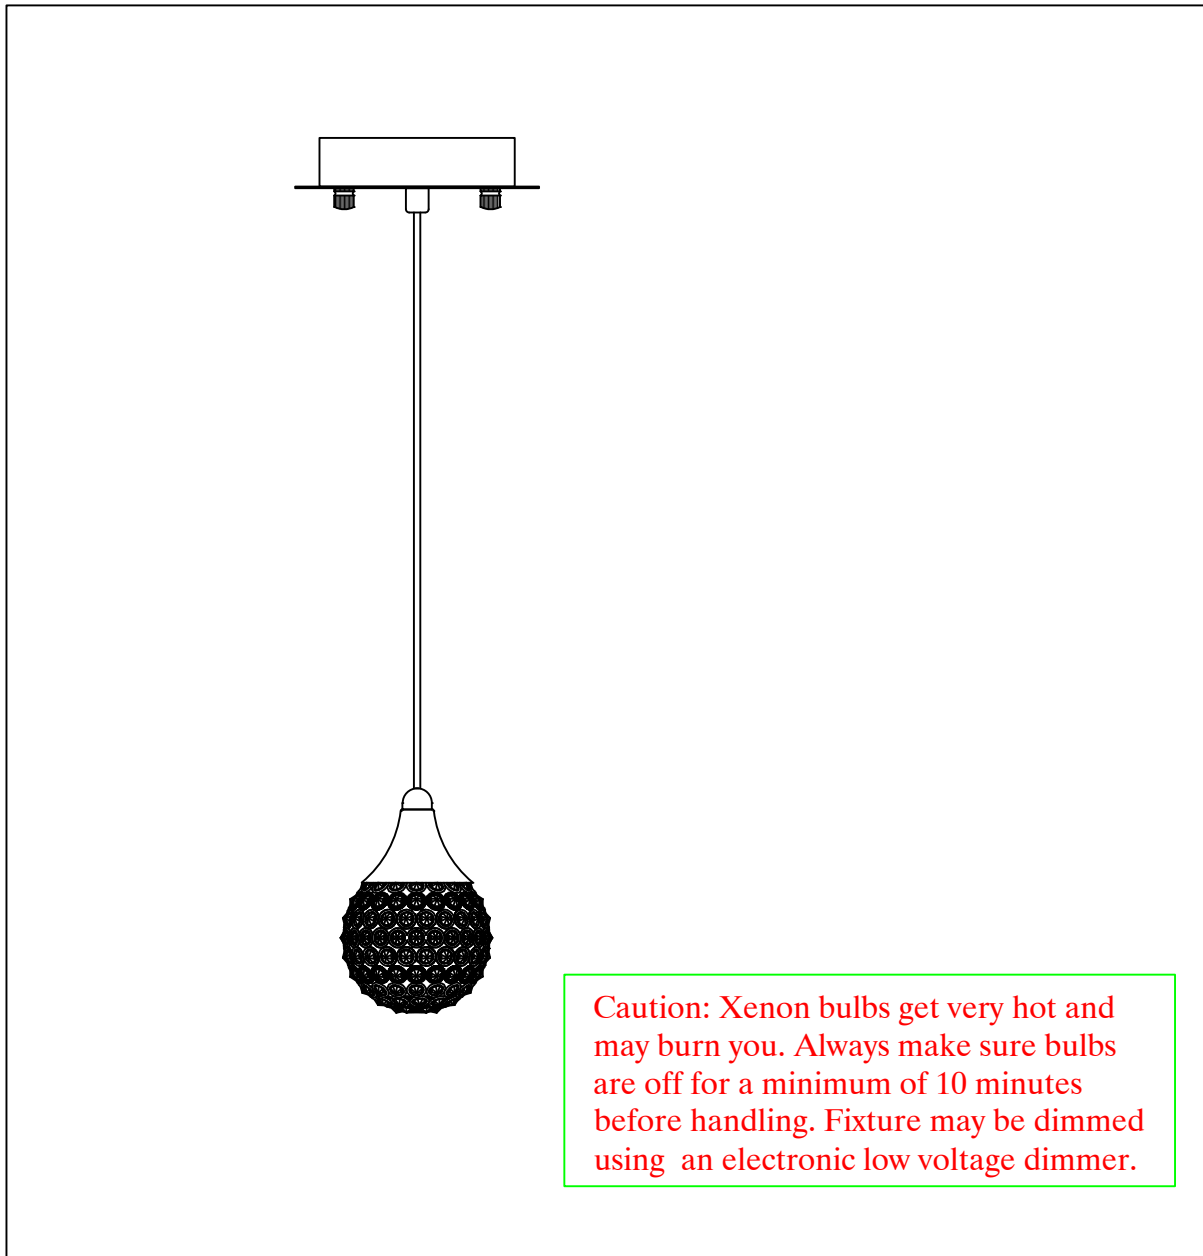

Contemporary Lighting

PRODUCT NAME: BRILLIANT
ITEM NUMBER: E24023-20PC

Please consult your electrician for hanging fixture and wiring.

Bulbs (Included): 1 x 40 Watt G9

IMPORTANT: Turn off the power at the main fuse or circuit breaker box before starting installation

Locate all hardware & components before discarding packaging

Step.1: Remove mounting bracket (A) from Canopy to install to electrical box

Step.2: Wire fixture to wires in outlet box. Green wire is for Ground.

Step.3: Screw finials (C) onto mounting bracket (A) until canopy is flush with ceiling.

Step.4: Adjust wire to desired hanging height, install G9 bulb, and screw on crystal ball shade (D).

Cleaning & Care: