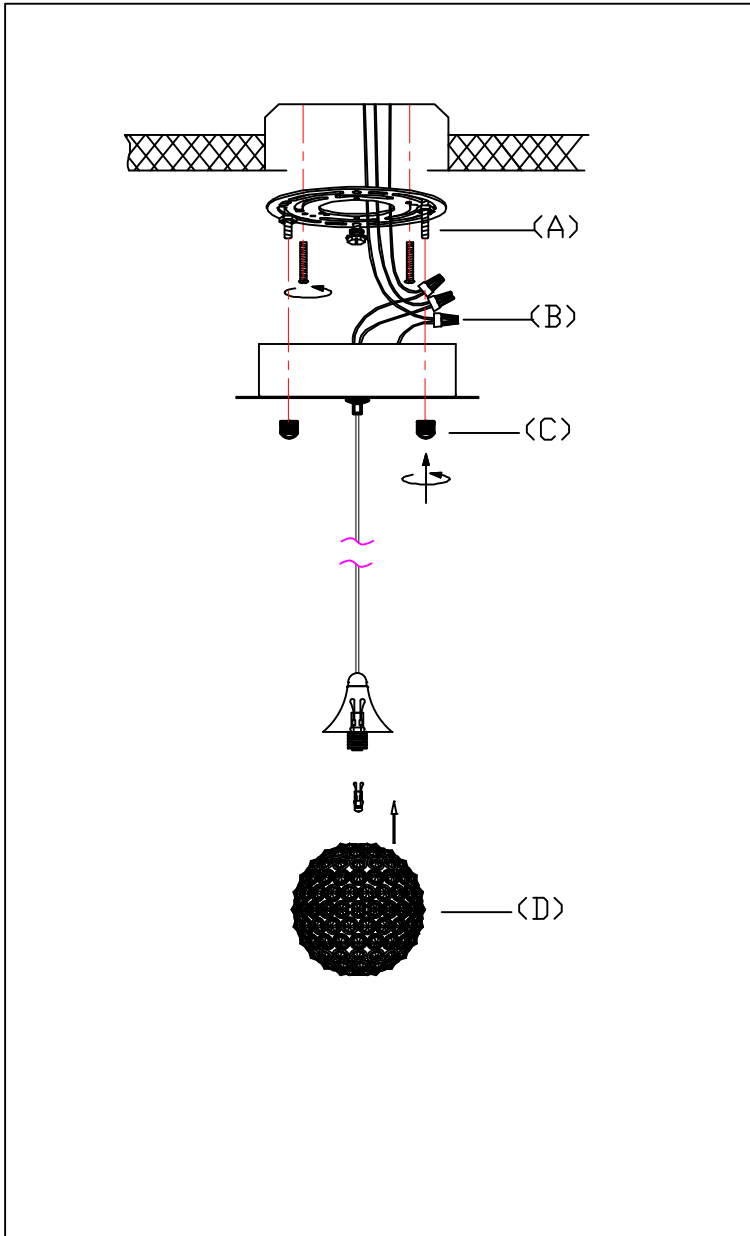

Contemporary Lighting

PRODUCT NAME: BRILLIANT
ITEM NUMBER: E24023-20PC

Please consult your electrician for hanging fixture and wiring.

Bulbs (Included): 1 x 40 Watt G9

IMPORTANT: Turn off the power at the main fuse or circuit breaker box before starting installation

Locate all hardware & components before discarding packaging

Step.1: Remove mounting bracket (A) from Canopy to install to electrical box

Step.2: Wire fixture to wires in outlet box. Green wire is for Ground.

Step.3: Screw finials (C) onto mounting bracket (A) until canopy is flush with ceiling.

Step.4: Adjust wire to desired hanging height, install G9 bulb, and screw on crystal ball shade (D).

Cleaning & Care: