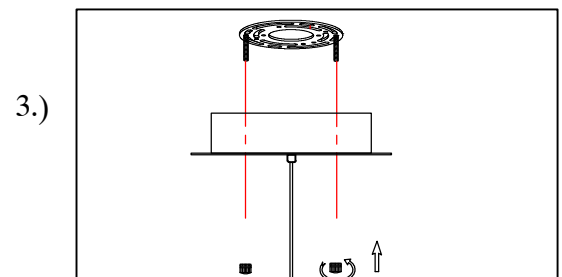

Locate all hardware & components before discarding packaging

Step.1: Remove mounting bracket (A) from Canopy to install to electrical box

Step.2: Wire fixture to wires in outlet box. Green wire is for Ground.

Step.3: Screw finials (C) onto mounting bracket (A) until canopy is flush with ceiling.

Step.4: Adjust wire to desired hanging height, install G9 bulb, and screw on crystal ball shade (D).

Cleaning & Care: