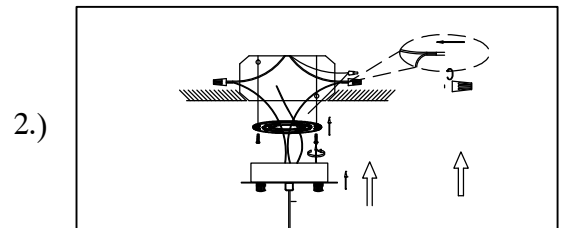

Locate all hardware & components before discarding packaging

Step.1: Remove mounting bracket (A) from Canopy to install to electrical box

Step.2: Wire fixture to wires in outlet box. Green wire is for Ground.

Step.3: Screw finials (C) onto mounting bracket (A) until canopy is flush with ceiling.

Step.4: Adjust wire to desired hanging height, install G9 bulb, and screw on crystal ball shade (D).

Cleaning & Care: