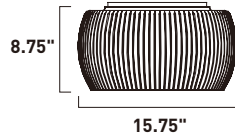

E21399-81PC
Flush Mount

C