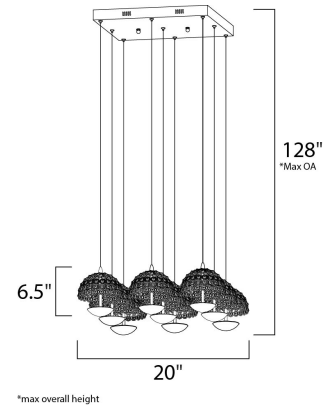

Product Specifications for E24499-20PC

Job Name:	Job Type:
Quantity:	Comments:

E24499-20PC
Parasol 9-Light LED Pendant

Finish
Polished Chrome

Glass/Shade
Crystal

Product Category
Multi-Light Pendant

Lamping

Number of Bulb(s)	9
Light Type	LED
Bulb Type	LED
Max Bulb Wattage	4
Max Fixture Wattage	36
Rated Life	N/A
Rated Lumens	±2,880
Color Temp	N/A
Bulb(s) Included	Yes
Light Up/Down	N/A
Beam Spread	N/A
CRI	N/A
Photo Cell Included	N/A
Ballast/Driver/Transformer	No
Dimmable	Yes

Measurements

Width	20.00"
Height	6.50"
Length	20.00"
Extension	N/A
Back Plate Width	N/A
Back Plate Height	N/A
HCO	N/A
Min Overall Height	8.00"
Max Overall Height	128.00"
Hanging Weight	16.50 lb(s)
Height Adjustable	Yes
Slope	N/A
Chain Length	N/A
Wire Length	N/A
Canopy Width	N/A
Canopy Height	N/A
Canopy Length	N/A

Shipping

Carton Weight	19.80 lb(s)
Carton Width	22.83"
Carton Height	11.22"
Carton Length	22.83"
Carton Cubic Feet	N/A
Master Pack	1
Master Pack Weight	N/A
Master Pack Width	N/A
Master Pack Height	N/A
Master Pack Length	N/A
Master Cubic Feet	N/A
UPS Shippable	Yes