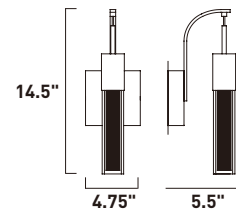

E22764-89BZ, -89PC
Pendant

A

	ITEM #	FINISH	LAMPING	DIMENSION	LUMENS	Additional Information
A	E22764	89BZ, 89PC	5 x 7.5W LED 3000K (Integrated)	39"L x 4.75"W x 12"H x 120"OAH	1180	  

Finish options: Etched/Bubble glass (89) Bronze (BZ) Polished Chrome (PC)

E22763-89BZ, -89PC
Pendant

B

E22760-89BZ, -89PC
Wall Mount

C

	ITEM #	FINISH	LAMPING	DIMENSION	HCO	LUMENS	Additional Information
B	E22763	89BZ, 89PC	3 x 7.5W LED 3000K (Integrated)	19.5"L x 5"W x 12"H x 120"OAH		710	
C	E22760	89BZ, 89PC	1 x 7.5W LED 3000K (Integrated)	4.75"W x 14.5"H x 5.5"Ext.	7"	235	