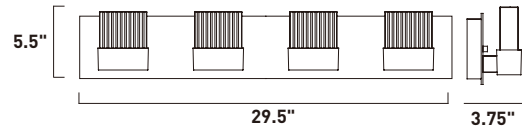

ITEM #	FINISH	LAMPING	DIMENSION	HCO	LUMENS	Additional Information	
A	E22751	89PC	2 x 3W LED (Integrated)	5"W x 5.5"H x 3.75"Ext.	2.5"	420	
B	E22752	89PC	4 x 3W LED (Integrated)	14.5"W x 5.5"H x 3.75"Ext.	2.5"	840	
C	E22753	89PC	6 x 3W LED (Integrated)	22"W x 5.5"H x 3.75"Ext.	2.5"	1260	
D	E22754	89PC	8 x 3W LED (Integrated)	29.5"W x 5.5"H x 3.75"Ext.	2.5"	1680	

Finish: Etched/Bubble glass (89) Polished Chrome (PC)