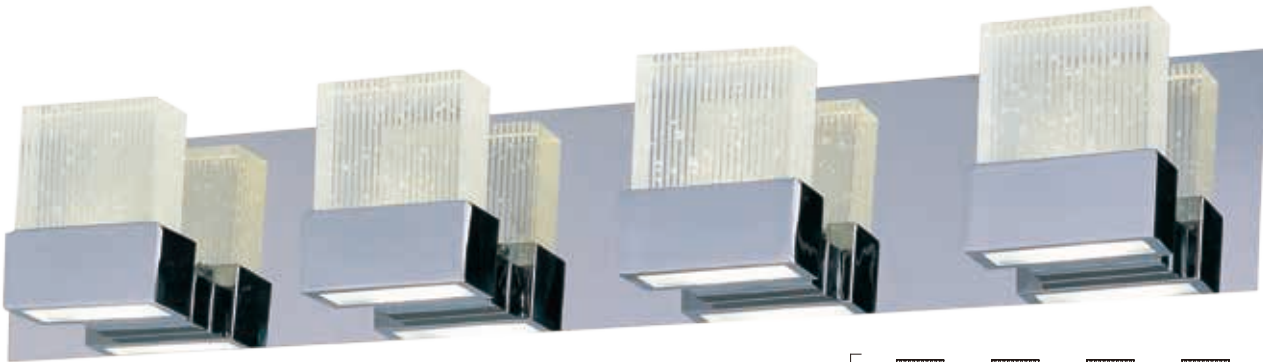

E22754-89PC
Bath Vanity

D