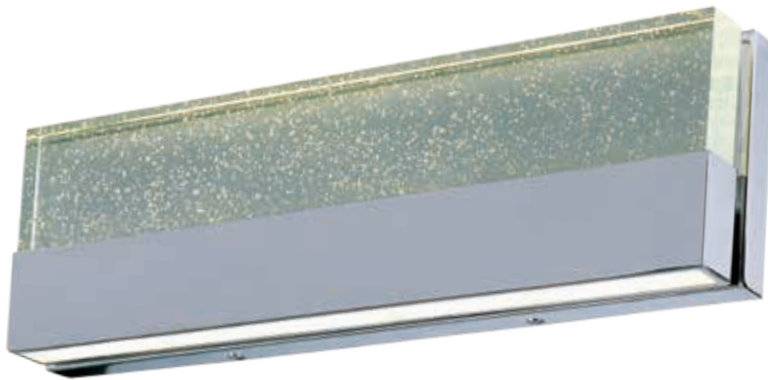

E22755-89PC
Bath Vanity

E

F

G

	ITEM #	FINISH	LAMPING	DIMENSION	LUMENS	Additional Information
E	E22755	89PC	2 x 3W LED (Integrated)	5"W x 5.25"H x 2.5"Ext.	420	
F	E22756	89PC	2 x 15W LED (Integrated)	18"W x 5.25"H x 2.5"Ext.	2100	
G	E22757	89PC	2 x 22W LED (Integrated)	24"W x 5.25"H x 2.5"Ext.	3000	

Finish: Etched/Bubble glass (89) Polished Chrome (PC)