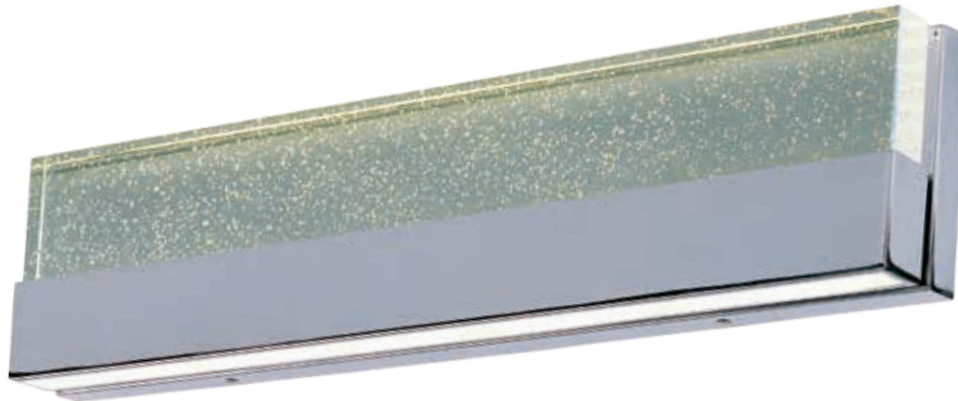

Finish: Etched/Bubble glass (89) Polished Chrome (PC)

E22755-89PC
Bath Vanity

E

E22756-89PC
Bath Vanity

F

E22757-89PC
Bath Vanity

G

	ITEM #	FINISH	LAMPING	DIMENSION	LUMENS	Additional Information
E	E22755	89PC	2 x 3W LED (Integrated)	5"W x 5.25"H x 2.5"Ext.	420	
F	E22756	89PC	2 x 15W LED (Integrated)	18"W x 5.25"H x 2.5"Ext.	2100	
G	E22757	89PC	2 x 22W LED (Integrated)	24"W x 5.25"H x 2.5"Ext.	3000	

Finish: Etched/Bubble glass (89) Polished Chrome (PC)