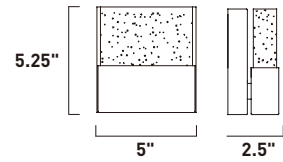

E22755-89PC
Bath Vanity

E

F

G

	ITEM #	FINISH	LAMPING	DIMENSION	LUMENS	Additional Information
E	E22755	89PC	2 x 3W LED (Integrated)	5"W x 5.25"H x 2.5"Ext.	420	
F	E22756	89PC	2 x 15W LED (Integrated)	18"W x 5.25"H x 2.5"Ext.	2100	
G	E22757	89PC	2 x 22W LED (Integrated)	24"W x 5.25"H x 2.5"Ext.	3000	

Finish: Etched/Bubble glass (89) Polished Chrome (PC)