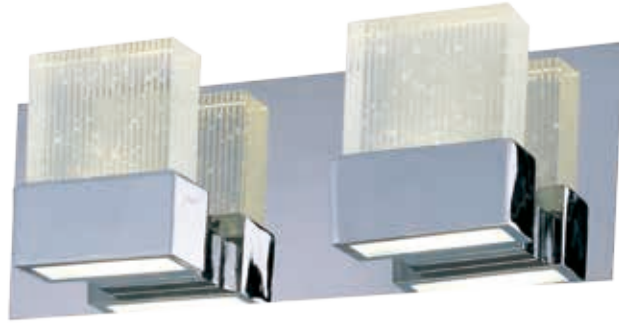

E22752-89PC
Bath Vanity

B