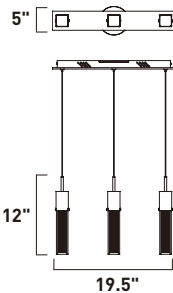

E22767-89BZ, -89PC
Pendant

	ITEM #	FINISH	LAMPING	DIMENSION	LUMENS	Additional Information
A	E22767	89BZ, 89PC	7 x 7.5W LED 3000K (Integrated)	13.5"W x 12"H x 135"OAH	1675	  

Finish options: Etched/Bubble glass (89) Bronze (BZ) Polished Chrome (PC)

E22761-89BZ, -89PC
Pendant

B

E22765-89BZ, -89PC
Pendant

C

	ITEM #	FINISH	LAMPING	DIMENSION	LUMENS	Additional Information
B	E22761	89BZ, 89PC	1 x 7.5W LED 3000K (Integrated)	4.75"W x 12"H x 120"OAH	238	
C	E22765	89BZ, 89PC	5 x 7.5W LED 3000K (Integrated)	13.75"W x 12"H x 135"OAH	1190	

E22764-89BZ, -89PC
Pendant

A

	ITEM #	FINISH	LAMPING	DIMENSION	LUMENS	Additional Information
A	E22764	89BZ, 89PC	5 x 7.5W LED 3000K (Integrated)	39"L x 4.75"W x 12"H x 120"OAH	1180	  

Finish options: Etched/Bubble glass (89) Bronze (BZ) Polished Chrome (PC)

E22763-89BZ, -89PC
Pendant

B

E22760-89BZ, -89PC
Wall Mount

C

	ITEM #	FINISH	LAMPING	DIMENSION	HCO	LUMENS	Additional Information
B	E22763	89BZ, 89PC	3 x 7.5W LED 3000K (Integrated)	19.5"L x 5"W x 12"H x 120"OAH		710	
C	E22760	89BZ, 89PC	1 x 7.5W LED 3000K (Integrated)	4.75"W x 14.5"H x 5.5"Ext.	7"	235	