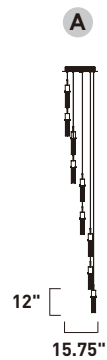

FIZZ III

- 3000K Color Temperature
- Ribbed Acrylic rectangular prisms with inner bubbles
- Etched Bubble Glass shades
- Dimmable with Triac dimmers

E22769-89BZ, -89PC
Pendant

	ITEM #	FINISH	LAMPING	DIMENSION	LUMENS	Additional Information
A	E22769	89BZ, 89PC	9 x 7.5W LED 3000K (Integrated)	15.75"W x 12"H x 135"OAH	2214	 

E22767-89BZ, -89PC
Pendant

	ITEM #	FINISH	LAMPING	DIMENSION	LUMENS	Additional Information
A	E22767	89BZ, 89PC	7 x 7.5W LED 3000K (Integrated)	13.5"W x 12"H x 135"OAH	1675	  

Finish options: Etched/Bubble glass (89) Bronze (BZ) Polished Chrome (PC)

E22764-89BZ, -89PC
Pendant

A

	ITEM #	FINISH	LAMPING	DIMENSION	LUMENS	Additional Information
A	E22764	89BZ, 89PC	5 x 7.5W LED 3000K (Integrated)	39"L x 4.75"W x 12"H x 120"OAH	1180	  

Finish options: Etched/Bubble glass (89) Bronze (BZ) Polished Chrome (PC)

E22753-89PC
Bath Vanity

C

E22754-89PC
Bath Vanity

D

ITEM #	FINISH	LAMPING	DIMENSION	HCO	LUMENS	Additional Information	
A	E22751	89PC	2 x 3W LED (Integrated)	5"W x 5.5"H x 3.75"Ext.	2.5"	420	
B	E22752	89PC	4 x 3W LED (Integrated)	14.5"W x 5.5"H x 3.75"Ext.	2.5"	840	
C	E22753	89PC	6 x 3W LED (Integrated)	22"W x 5.5"H x 3.75"Ext.	2.5"	1260	
D	E22754	89PC	8 x 3W LED (Integrated)	29.5"W x 5.5"H x 3.75"Ext.	2.5"	1680	