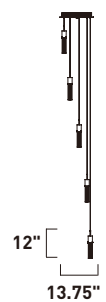

E22767-89BZ, -89PC
Pendant

	ITEM #	FINISH	LAMPING	DIMENSION	LUMENS	Additional Information
A	E22767	89BZ, 89PC	7 x 7.5W LED 3000K (Integrated)	13.5"W x 12"H x 135"OAH	1675	  

Finish options: Etched/Bubble glass (89) Bronze (BZ) Polished Chrome (PC)

E22761-89BZ, -89PC
Pendant

B

E22765-89BZ, -89PC
Pendant

C

	ITEM #	FINISH	LAMPING	DIMENSION	LUMENS	Additional Information
B	E22761	89BZ, 89PC	1 x 7.5W LED 3000K (Integrated)	4.75"W x 12"H x 120"OAH	238	
C	E22765	89BZ, 89PC	5 x 7.5W LED 3000K (Integrated)	13.75"W x 12"H x 135"OAH	1190	

E22764-89BZ, -89PC
Pendant

A

	ITEM #	FINISH	LAMPING	DIMENSION	LUMENS	Additional Information
A	E22764	89BZ, 89PC	5 x 7.5W LED 3000K (Integrated)	39"L x 4.75"W x 12"H x 120"OAH	1180	  

Finish options: Etched/Bubble glass (89) Bronze (BZ) Polished Chrome (PC)