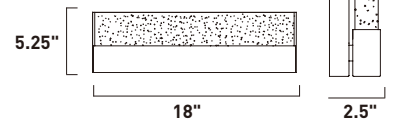

E22753-89PC
Bath Vanity

C

E22754-89PC
Bath Vanity

D

ITEM #	FINISH	LAMPING	DIMENSION	HCO	LUMENS	Additional Information	
A	E22751	89PC	2 x 3W LED (Integrated)	5"W x 5.5"H x 3.75"Ext.	2.5"	420	
B	E22752	89PC	4 x 3W LED (Integrated)	14.5"W x 5.5"H x 3.75"Ext.	2.5"	840	
C	E22753	89PC	6 x 3W LED (Integrated)	22"W x 5.5"H x 3.75"Ext.	2.5"	1260	
D	E22754	89PC	8 x 3W LED (Integrated)	29.5"W x 5.5"H x 3.75"Ext.	2.5"	1680	

Finish: Etched/Bubble glass (89) Polished Chrome (PC)

E22755-89PC
Bath Vanity

E

E22756-89PC
Bath Vanity

F

E22757-89PC
Bath Vanity

G

	ITEM #	FINISH	LAMPING	DIMENSION	LUMENS	Additional Information
E	E22755	89PC	2 x 3W LED (Integrated)	5"W x 5.25"H x 2.5"Ext.	420	
F	E22756	89PC	2 x 15W LED (Integrated)	18"W x 5.25"H x 2.5"Ext.	2100	
G	E22757	89PC	2 x 22W LED (Integrated)	24"W x 5.25"H x 2.5"Ext.	3000	