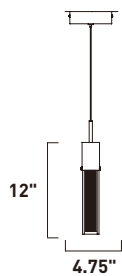

E22767-89BZ, -89PC
Pendant

	ITEM #	FINISH	LAMPING	DIMENSION	LUMENS	Additional Information
A	E22767	89BZ, 89PC	7 x 7.5W LED 3000K (Integrated)	13.5"W x 12"H x 135"OAH	1675	  

Finish options: Etched/Bubble glass (89) Bronze (BZ) Polished Chrome (PC)

E22761-89BZ, -89PC
Pendant

B

E22765-89BZ, -89PC
Pendant

C

	ITEM #	FINISH	LAMPING	DIMENSION	LUMENS	Additional Information
B	E22761	89BZ, 89PC	1 x 7.5W LED 3000K (Integrated)	4.75"W x 12"H x 120"OAH	238	
C	E22765	89BZ, 89PC	5 x 7.5W LED 3000K (Integrated)	13.75"W x 12"H x 135"OAH	1190	

E22764-89BZ, -89PC
Pendant

A

	ITEM #	FINISH	LAMPING	DIMENSION	LUMENS	Additional Information
A	E22764	89BZ, 89PC	5 x 7.5W LED 3000K (Integrated)	39"L x 4.75"W x 12"H x 120"OAH	1180	  

Finish options: Etched/Bubble glass (89) Bronze (BZ) Polished Chrome (PC)