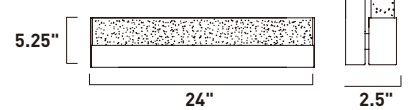

E22753-89PC
Bath Vanity

C

E22754-89PC
Bath Vanity

D

ITEM #	FINISH	LAMPING	DIMENSION	HCO	LUMENS	Additional Information	
A	E22751	89PC	2 x 3W LED (Integrated)	5"W x 5.5"H x 3.75"Ext.	2.5"	420	
B	E22752	89PC	4 x 3W LED (Integrated)	14.5"W x 5.5"H x 3.75"Ext.	2.5"	840	
C	E22753	89PC	6 x 3W LED (Integrated)	22"W x 5.5"H x 3.75"Ext.	2.5"	1260	
D	E22754	89PC	8 x 3W LED (Integrated)	29.5"W x 5.5"H x 3.75"Ext.	2.5"	1680	

Finish: Etched/Bubble glass (89) Polished Chrome (PC)

E22755-89PC
Bath Vanity

E

E22756-89PC
Bath Vanity

F

E22757-89PC
Bath Vanity

G

	ITEM #	FINISH	LAMPING	DIMENSION	LUMENS	Additional Information
E	E22755	89PC	2 x 3W LED (Integrated)	5"W x 5.25"H x 2.5"Ext.	420	
F	E22756	89PC	2 x 15W LED (Integrated)	18"W x 5.25"H x 2.5"Ext.	2100	
G	E22757	89PC	2 x 22W LED (Integrated)	24"W x 5.25"H x 2.5"Ext.	3000	