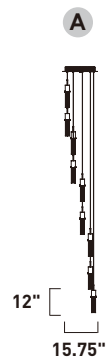

FIZZ III

- 3000K Color Temperature
- Ribbed Acrylic rectangular prisms with inner bubbles
- Etched Bubble Glass shades
- Dimmable with Triac dimmers

E22769-89BZ, -89PC
Pendant

	ITEM #	FINISH	LAMPING	DIMENSION	LUMENS	Additional Information
A	E22769	89BZ, 89PC	9 x 7.5W LED 3000K (Integrated)	15.75"W x 12"H x 135"OAH	2214	 

E22767-89BZ, -89PC
Pendant

	ITEM #	FINISH	LAMPING	DIMENSION	LUMENS	Additional Information
A	E22767	89BZ, 89PC	7 x 7.5W LED 3000K (Integrated)	13.5"W x 12"H x 135"OAH	1675	  

Finish options: Etched/Bubble glass (89) Bronze (BZ) Polished Chrome (PC)

E22761-89BZ, -89PC
Pendant

B

E22765-89BZ, -89PC
Pendant

C

	ITEM #	FINISH	LAMPING	DIMENSION	LUMENS	Additional Information
B	E22761	89BZ, 89PC	1 x 7.5W LED 3000K (Integrated)	4.75"W x 12"H x 120"OAH	238	
C	E22765	89BZ, 89PC	5 x 7.5W LED 3000K (Integrated)	13.75"W x 12"H x 135"OAH	1190	

E22764-89BZ, -89PC
Pendant

A

	ITEM #	FINISH	LAMPING	DIMENSION	LUMENS	Additional Information
A	E22764	89BZ, 89PC	5 x 7.5W LED 3000K (Integrated)	39"L x 4.75"W x 12"H x 120"OAH	1180	  

Finish options: Etched/Bubble glass (89) Bronze (BZ) Polished Chrome (PC)