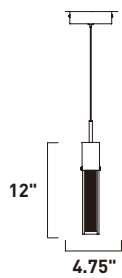

E22767-89BZ, -89PC
Pendant

	ITEM #	FINISH	LAMPING	DIMENSION	LUMENS	Additional Information
A	E22767	89BZ, 89PC	7 x 7.5W LED 3000K (Integrated)	13.5"W x 12"H x 135"OAH	1675	  

Finish options: Etched/Bubble glass (89) Bronze (BZ) Polished Chrome (PC)

E22761-89BZ, -89PC
Pendant

B

E22765-89BZ, -89PC
Pendant

C

	ITEM #	FINISH	LAMPING	DIMENSION	LUMENS	Additional Information
B	E22761	89BZ, 89PC	1 x 7.5W LED 3000K (Integrated)	4.75"W x 12"H x 120"OAH	238	
C	E22765	89BZ, 89PC	5 x 7.5W LED 3000K (Integrated)	13.75"W x 12"H x 135"OAH	1190	

E22764-89BZ, -89PC
Pendant

A

	ITEM #	FINISH	LAMPING	DIMENSION	LUMENS	Additional Information
A	E22764	89BZ, 89PC	5 x 7.5W LED 3000K (Integrated)	39"L x 4.75"W x 12"H x 120"OAH	1180	  

Finish options: Etched/Bubble glass (89) Bronze (BZ) Polished Chrome (PC)