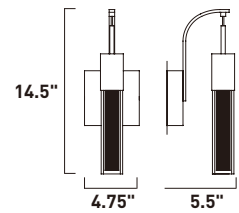

E22764-89BZ, -89PC
Pendant

A

	ITEM #	FINISH	LAMPING	DIMENSION	LUMENS	Additional Information
A	E22764	89BZ, 89PC	5 x 7.5W LED 3000K (Integrated)	39"L x 4.75"W x 12"H x 120"OAH	1180	  

Finish options: Etched/Bubble glass (89) Bronze (BZ) Polished Chrome (PC)

E22763-89BZ, -89PC
Pendant

B

E22760-89BZ, -89PC
Wall Mount

C

	ITEM #	FINISH	LAMPING	DIMENSION	HCO	LUMENS	Additional Information
B	E22763	89BZ, 89PC	3 x 7.5W LED 3000K (Integrated)	19.5"L x 5"W x 12"H x 120"OAH		710	
C	E22760	89BZ, 89PC	1 x 7.5W LED 3000K (Integrated)	4.75"W x 14.5"H x 5.5"Ext.	7"	235	