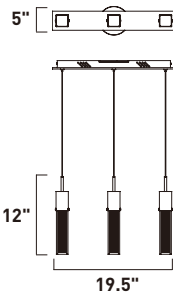

E22767-89BZ, -89PC
Pendant

	ITEM #	FINISH	LAMPING	DIMENSION	LUMENS	Additional Information
A	E22767	89BZ, 89PC	7 x 7.5W LED 3000K (Integrated)	13.5"W x 12"H x 135"OAH	1675	  

Finish options: Etched/Bubble glass (89) Bronze (BZ) Polished Chrome (PC)

E22761-89BZ, -89PC
Pendant

B

E22765-89BZ, -89PC
Pendant

C

	ITEM #	FINISH	LAMPING	DIMENSION	LUMENS	Additional Information
B	E22761	89BZ, 89PC	1 x 7.5W LED 3000K (Integrated)	4.75"W x 12"H x 120"OAH	238	
C	E22765	89BZ, 89PC	5 x 7.5W LED 3000K (Integrated)	13.75"W x 12"H x 135"OAH	1190	

E22764-89BZ, -89PC
Pendant

A

	ITEM #	FINISH	LAMPING	DIMENSION	LUMENS	Additional Information
A	E22764	89BZ, 89PC	5 x 7.5W LED 3000K (Integrated)	39"L x 4.75"W x 12"H x 120"OAH	1180	  

Finish options: Etched/Bubble glass (89) Bronze (BZ) Polished Chrome (PC)

E22763-89BZ, -89PC
Pendant

B

E22760-89BZ, -89PC
Wall Mount

C

	ITEM #	FINISH	LAMPING	DIMENSION	HCO	LUMENS	Additional Information
B	E22763	89BZ, 89PC	3 x 7.5W LED 3000K (Integrated)	19.5"L x 5"W x 12"H x 120"OAH		710	
C	E22760	89BZ, 89PC	1 x 7.5W LED 3000K (Integrated)	4.75"W x 14.5"H x 5.5"Ext.	7"	235	