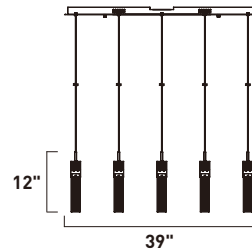

E22767-89BZ, -89PC
Pendant

	ITEM #	FINISH	LAMPING	DIMENSION	LUMENS	Additional Information
A	E22767	89BZ, 89PC	7 x 7.5W LED 3000K (Integrated)	13.5"W x 12"H x 135"OAH	1675	  

Finish options: Etched/Bubble glass (89) Bronze (BZ) Polished Chrome (PC)

E22761-89BZ, -89PC
Pendant

B

E22765-89BZ, -89PC
Pendant

C

	ITEM #	FINISH	LAMPING	DIMENSION	LUMENS	Additional Information
B	E22761	89BZ, 89PC	1 x 7.5W LED 3000K (Integrated)	4.75"W x 12"H x 120"OAH	238	
C	E22765	89BZ, 89PC	5 x 7.5W LED 3000K (Integrated)	13.75"W x 12"H x 135"OAH	1190	

E22764-89BZ, -89PC
Pendant

A

	ITEM #	FINISH	LAMPING	DIMENSION	LUMENS	Additional Information
A	E22764	89BZ, 89PC	5 x 7.5W LED 3000K (Integrated)	39"L x 4.75"W x 12"H x 120"OAH	1180	  

Finish options: Etched/Bubble glass (89) Bronze (BZ) Polished Chrome (PC)