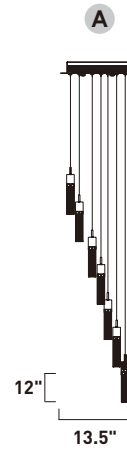

FIZZ III

- 3000K Color Temperature
- Ribbed Acrylic rectangular prisms with inner bubbles
- Etched Bubble Glass shades
- Dimmable with Triac dimmers

E22769-89BZ, -89PC
Pendant

	ITEM #	FINISH	LAMPING	DIMENSION	LUMENS	Additional Information
A	E22769	89BZ, 89PC	9 x 7.5W LED 3000K (Integrated)	15.75"W x 12"H x 135"OAH	2214	 

E22767-89BZ, -89PC
Pendant

	ITEM #	FINISH	LAMPING	DIMENSION	LUMENS	Additional Information
A	E22767	89BZ, 89PC	7 x 7.5W LED 3000K (Integrated)	13.5"W x 12"H x 135"OAH	1675	  

Finish options: Etched/Bubble glass (89) Bronze (BZ) Polished Chrome (PC)

E22761-89BZ, -89PC
Pendant

B

E22765-89BZ, -89PC
Pendant

C

	ITEM #	FINISH	LAMPING	DIMENSION	LUMENS	Additional Information
B	E22761	89BZ, 89PC	1 x 7.5W LED 3000K (Integrated)	4.75"W x 12"H x 120"OAH	238	
C	E22765	89BZ, 89PC	5 x 7.5W LED 3000K (Integrated)	13.75"W x 12"H x 135"OAH	1190	

E22764-89BZ, -89PC
Pendant

A

	ITEM #	FINISH	LAMPING	DIMENSION	LUMENS	Additional Information
A	E22764	89BZ, 89PC	5 x 7.5W LED 3000K (Integrated)	39"L x 4.75"W x 12"H x 120"OAH	1180	  

Finish options: Etched/Bubble glass (89) Bronze (BZ) Polished Chrome (PC)