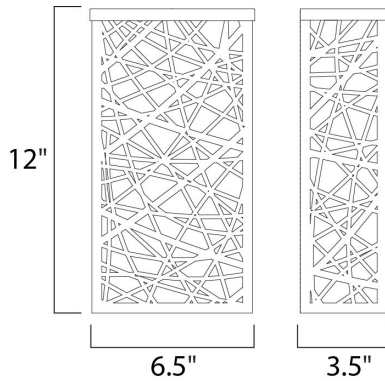

PRODUCT DESCRIPTION

MEASUREMENTS

DIMENSION : 6.5" W x 12" H x 3.5" Ext
 BACK PLATE : 6" HCO
 HANGING WEIGHT : 3.48 lb

LAMPING

INPUT VOLTAGE : 120V
 LUMENS : 1,280 Rated
 BULB : 4 x 6W LED PCB Integrated , 24W Total
 BULB INCLUDED : (Integrated)
 DIMMABLE : Triac CL
 CRI : 80+ CRI
 COLOR_TEMP : 3000K

FINISHES OPTION

GLASS

White 61

MATERIAL

Stainless Steel + Polycarbonate

RATINGS

cETLus
 Wet Location
 ADA

ADDITIONAL