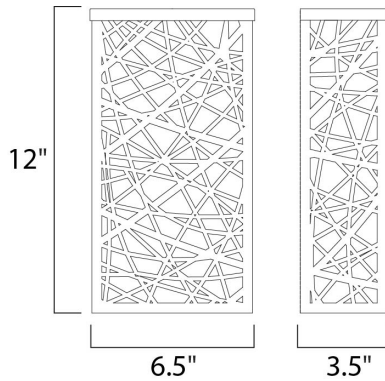

PRODUCT DESCRIPTION

MEASUREMENTS

DIMENSION : 6.5" W x 12" H x 3.5" Ext
 BACK PLATE : 6" HCO
 HANGING WEIGHT : 3.48 lb

LAMPING

INPUT VOLTAGE : 120V
 LUMENS : 1,280 Rated
 BULB : 4 x 6W LED PCB Integrated , 24W Total
 BULB INCLUDED : (Integrated)
 DIMMABLE : Triac CL
 CRI : 80+ CRI
 COLOR_TEMP : 3000K

FINISHES OPTION

-  Bronze
-  Polished Chrome

GLASS

White 61

MATERIAL

Stainless Steel + Polycarbonate

RATINGS

cETLus
 Wet Location