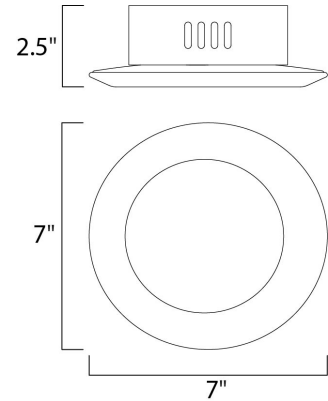

Product Specifications for E21160-01PC

Job Name:	Job Type:
Quantity:	Comments:

E21160-01PC
Hilite 1-Light LED Wall Mount

Finish
Polished Chrome

Glass/Shade
White

Product Category
Wall Sconce

Lamping

Number of Bulb(s)	1
Light Type	LED
Bulb Type	LED
Max Bulb Wattage	10.8
Max Fixture Wattage	10.8
Rated Life	N/A
Rated Lumens	±972
Color Temp	N/A
Bulb(s) Included	Yes
Light Up/Down	N/A
Beam Spread	N/A
CRI	N/A
Photo Cell Included	N/A
Ballast/Driver/Transformer	No
Dimmable	Yes

Measurements

Width	7.00"
Height	2.50"
Length	7.00"
Extension	N/A
Back Plate Width	N/A
Back Plate Height	N/A
HCO	2.40"
Min Overall Height	N/A
Max Overall Height	N/A
Hanging Weight	1.54 lb(s)
Height Adjustable	N/A
Slope	N/A
Chain Length	N/A
Wire Length	N/A
Canopy Width	N/A
Canopy Height	N/A
Canopy Length	N/A

Shipping

Carton Weight	1.98 lb(s)
Carton Width	5.07"
Carton Height	9.56"
Carton Length	9.36"
Carton Cubic Feet	N/A
Master Pack	10
Master Pack Weight	22.00 lb(s)
Master Pack Width	10.14"
Master Pack Height	20.67"
Master Pack Length	27.69"
Master Cubic Feet	N/A
UPS Shippable	Yes