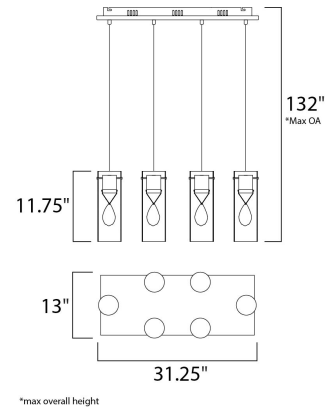

Product Specifications for E21116-18PC

Job Name:	Job Type:
Quantity:	Comments:

**E21116-18PC**  
**Solitaire 6-Light LED Pendant**

**Finish**  
Polished Chrome

**Glass/Shade**  
Clear

**Product Category**  
Multi-Light Pendant

**Lamping**

Number of Bulb(s)	6
Light Type	LED
Bulb Type	COB LED
Max Bulb Wattage	3
Max Fixture Wattage	18
Rated Life	N/A
Rated Lumens	±1,980
Color Temp	N/A
Bulb(s) Included	Yes
Light Up/Down	N/A
Beam Spread	N/A
CRI	N/A
Photo Cell Included	N/A
Ballast/Driver/Transformer	No
Dimmable	Yes

**Measurements**

Width	13.00"
Height	11.75"
Length	31.25"
Extension	N/A
Back Plate Width	N/A
Back Plate Height	N/A
HCO	N/A
Min Overall Height	14.50"
Max Overall Height	132.00"
Hanging Weight	19.36 lb(s)
Height Adjustable	Yes
Slope	N/A
Chain Length	N/A
Wire Length	N/A
Canopy Width	N/A
Canopy Height	N/A
Canopy Length	N/A

**Shipping**

Carton Weight	22.44 lb(s)
Carton Width	17.55"
Carton Height	10.14"
Carton Length	33.93"
Carton Cubic Feet	N/A
Master Pack	1
Master Pack Weight	N/A
Master Pack Width	N/A
Master Pack Height	N/A
Master Pack Length	N/A
Master Cubic Feet	N/A
UPS Shippable	Yes