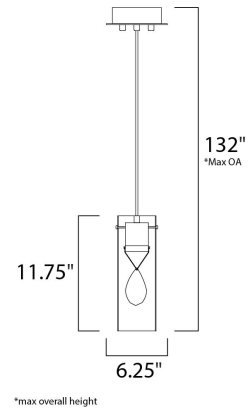

Product Specifications for E21111-18PC

Job Name:	Job Type:
Quantity:	Comments:

**E21111-18PC**  
**Solitaire 1-Light LED Pendant**

**Finish**  
Polished Chrome

**Glass/Shade**  
Clear

**Product Category**  
Single Pendant

**Lamping**

Number of Bulb(s)	1
Light Type	LED
Bulb Type	COB LED
Max Bulb Wattage	3
Max Fixture Wattage	3
Rated Life	N/A
Rated Lumens	±330
Color Temp	N/A
Bulb(s) Included	Yes
Light Up/Down	N/A
Beam Spread	N/A
CRI	N/A
Photo Cell Included	N/A
Ballast/Driver/Transformer	No
Dimmable	Yes

**Measurements**

Width	4.25"
Height	11.75"
Length	4.25"
Extension	N/A
Back Plate Width	N/A
Back Plate Height	N/A
HCO	N/A
Min Overall Height	14.50"
Max Overall Height	132.00"
Hanging Weight	3.30 lb(s)
Height Adjustable	Yes
Slope	120°
Chain Length	N/A
Wire Length	N/A
Canopy Width	N/A
Canopy Height	N/A
Canopy Length	N/A

**Shipping**

Carton Weight	4.62 lb(s)
Carton Width	8.19"
Carton Height	6.83"
Carton Length	21.84"
Carton Cubic Feet	N/A
Master Pack	1
Master Pack Weight	N/A
Master Pack Width	N/A
Master Pack Height	N/A
Master Pack Length	N/A
Master Cubic Feet	N/A
UPS Shippable	Yes