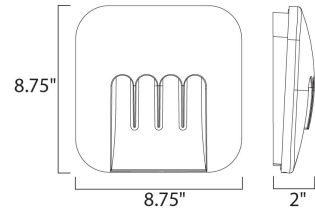

Product Specifications for E41425-PL

Job Name:	Job Type:
Quantity:	Comments:

E41425-PL
Alumilux DC 4-Light LED Wall Sconce

Finish
Platinum

Glass/Shade

Product Category
Wall Sconce

Lamping

Number of Bulb(s)	4
Light Type	LED
Bulb Type	LED
Max Bulb Wattage	.3
Max Fixture Wattage	1.29
Rated Life	N/A
Rated Lumens	±840
Color Temp	N/A
Bulb(s) Included	Yes
Light Up/Down	N/A
Beam Spread	N/A
CRI	N/A
Photo Cell Included	N/A
Ballast/Driver/Transformer	Yes
Dimmable	N/A

Measurements

Width	8.75"
Height	8.75"
Length	N/A
Extension	2.00"
Back Plate Width	N/A
Back Plate Height	N/A
HCO	4.30"
Min Overall Height	N/A
Max Overall Height	N/A
Hanging Weight	N/A
Height Adjustable	N/A
Slope	N/A
Chain Length	N/A
Wire Length	N/A
Canopy Width	
Canopy Height	
Canopy Length	N/A

Shipping

Carton Weight	N/A
Carton Width	2.56"
Carton Height	9.06"
Carton Length	8.86"
Carton Cubic Feet	N/A
Master Pack	8
Master Pack Weight	N/A
Master Pack Width	11.02"
Master Pack Height	9.65"
Master Pack Length	18.50"
Master Cubic Feet	N/A
UPS Shippable	Yes