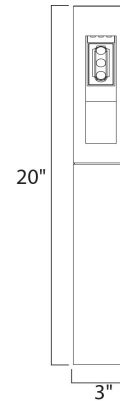

Product Specifications for E41419-BZ

Job Name:	Job Type:
Quantity:	Comments:

E41419-BZ
Alumilux DC 3-Light LED Pathway

Finish
Bronze

Glass/Shade

Product Category
Outdoor Pathway Light

Lamping

Number of Bulb(s)	3
Light Type	LED
Bulb Type	LED
Max Bulb Wattage	1
Max Fixture Wattage	3
Rated Life	N/A
Rated Lumens	±210
Color Temp	±3,000 K
Bulb(s) Included	Yes
Light Up/Down	N/A
Beam Spread	N/A
CRI	N/A
Photo Cell Included	N/A
Ballast/Driver/Transformer	Yes
Dimmable	N/A

Measurements

Width	3.00"
Height	20.00"
Length	N/A
Extension	N/A
Back Plate Width	N/A
Back Plate Height	N/A
HCO	N/A
Min Overall Height	N/A
Max Overall Height	N/A
Hanging Weight	N/A
Height Adjustable	N/A
Slope	N/A
Chain Length	N/A
Wire Length	N/A
Canopy Width	N/A
Canopy Height	N/A
Canopy Length	N/A

Shipping

Carton Weight	N/A
Carton Width	3.15"
Carton Height	13.78"
Carton Length	6.30"
Carton Cubic Feet	N/A
Master Pack	6
Master Pack Weight	N/A
Master Pack Width	10.24"
Master Pack Height	14.96"
Master Pack Length	13.39"
Master Cubic Feet	N/A
UPS Shippable	Yes