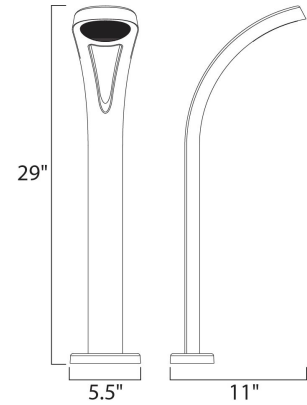

Product Specifications for E41418-BZ

Job Name:	Job Type:
Quantity:	Comments:

E41418-BZ
Alumilux DC 9-Light LED Pathway

Finish
Bronze

Glass/Shade

Product Category
Outdoor Pathway Light

Lamping

Number of Bulb(s)	9
Light Type	LED
Bulb Type	LED
Max Bulb Wattage	.5
Max Fixture Wattage	4.5
Rated Life	N/A
Rated Lumens	±315
Color Temp	±3,000 K
Bulb(s) Included	Yes
Light Up/Down	N/A
Beam Spread	N/A
CRI	N/A
Photo Cell Included	N/A
Ballast/Driver/Transformer	Yes
Dimmable	N/A

Measurements

Width	5.50"
Height	29.00"
Length	N/A
Extension	11.00"
Back Plate Width	N/A
Back Plate Height	N/A
HCO	N/A
Min Overall Height	N/A
Max Overall Height	N/A
Hanging Weight	N/A
Height Adjustable	N/A
Slope	N/A
Chain Length	N/A
Wire Length	N/A
Canopy Width	N/A
Canopy Height	N/A
Canopy Length	N/A

Shipping

Carton Weight	N/A
Carton Width	5.71"
Carton Height	18.11"
Carton Length	6.89"
Carton Cubic Feet	N/A
Master Pack	4
Master Pack Weight	N/A
Master Pack Width	14.37"
Master Pack Height	12.20"
Master Pack Length	18.90"
Master Cubic Feet	N/A
UPS Shippable	Yes