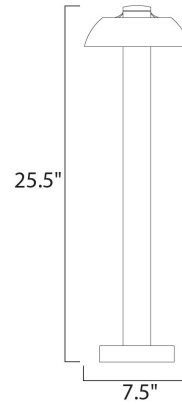

Product Specifications for E41416-DG

Job Name:	Job Type:
Quantity:	Comments:

E41416-DG
Alumilux DC 6-Light LED Pathway

Finish
Dark Grey

Glass/Shade

Product Category
Outdoor Pathway Light

Lamping

Number of Bulb(s)	6
Light Type	LED
Bulb Type	LED
Max Bulb Wattage	1
Max Fixture Wattage	6
Rated Life	N/A
Rated Lumens	±420
Color Temp	±3,000 K
Bulb(s) Included	Yes
Light Up/Down	N/A
Beam Spread	N/A
CRI	N/A
Photo Cell Included	N/A
Ballast/Driver/Transformer	No
Dimmable	N/A

Measurements

Width	7.50"
Height	25.50"
Length	N/A
Extension	N/A
Back Plate Width	N/A
Back Plate Height	N/A
HCO	N/A
Min Overall Height	N/A
Max Overall Height	N/A
Hanging Weight	N/A
Height Adjustable	N/A
Slope	N/A
Chain Length	N/A
Wire Length	N/A
Canopy Width	N/A
Canopy Height	N/A
Canopy Length	N/A

Shipping

Carton Weight	N/A
Carton Width	7.68"
Carton Height	7.68"
Carton Length	26.38"
Carton Cubic Feet	N/A
Master Pack	2
Master Pack Weight	N/A
Master Pack Width	8.27"
Master Pack Height	16.14"
Master Pack Length	26.97"
Master Cubic Feet	N/A
UPS Shippable	Yes