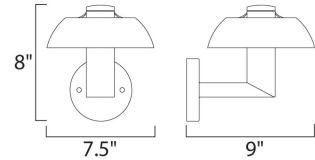

Product Specifications for E41415-DG

Job Name:	Job Type:
Quantity:	Comments:

E41415-DG
Alumilux DC 6-Light LED Wall Sconce

Finish
Dark Grey

Glass/Shade

Product Category
Wall Sconce

Lamping

Number of Bulb(s)	6
Light Type	LED
Bulb Type	LED
Max Bulb Wattage	1
Max Fixture Wattage	6
Rated Life	N/A
Rated Lumens	±420
Color Temp	±3,000 K
Bulb(s) Included	Yes
Light Up/Down	N/A
Beam Spread	N/A
CRI	N/A
Photo Cell Included	N/A
Ballast/Driver/Transformer	Yes
Dimmable	N/A

Measurements

Width	7.50"
Height	8.00"
Length	N/A
Extension	9.00"
Back Plate Width	N/A
Back Plate Height	N/A
HCO	5.50"
Min Overall Height	N/A
Max Overall Height	N/A
Hanging Weight	N/A
Height Adjustable	N/A
Slope	N/A
Chain Length	N/A
Wire Length	N/A
Canopy Width	N/A
Canopy Height	N/A
Canopy Length	N/A

Shipping

Carton Weight	N/A
Carton Width	7.68"
Carton Height	8.27"
Carton Length	9.45"
Carton Cubic Feet	N/A
Master Pack	4
Master Pack Weight	N/A
Master Pack Width	16.14"
Master Pack Height	8.86"
Master Pack Length	19.69"
Master Cubic Feet	N/A
UPS Shippable	Yes