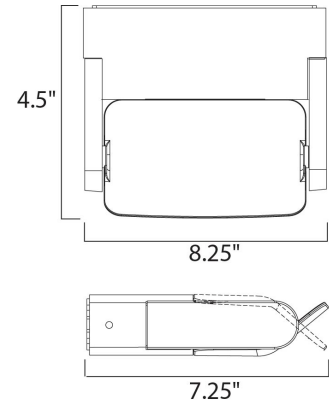

Product Specifications for E41414-PL

Job Name:	Job Type:
Quantity:	Comments:

E41414-PL
Alumilux DC 3-Light LED Wall Sconce

Finish
Platinum

Glass/Shade

Product Category
Wall Sconce

Lamping

Number of Bulb(s)	3
Light Type	LED
Bulb Type	LED
Max Bulb Wattage	1
Max Fixture Wattage	3
Rated Life	N/A
Rated Lumens	±210
Color Temp	±3,000 K
Bulb(s) Included	Yes
Light Up/Down	N/A
Beam Spread	N/A
CRI	N/A
Photo Cell Included	N/A
Ballast/Driver/Transformer	Yes
Dimmable	N/A

Measurements

Width	8.25"
Height	4.50"
Length	N/A
Extension	7.50"
Back Plate Width	N/A
Back Plate Height	N/A
HCO	4.75"
Min Overall Height	N/A
Max Overall Height	N/A
Hanging Weight	N/A
Height Adjustable	N/A
Slope	N/A
Chain Length	N/A
Wire Length	N/A
Canopy Width	N/A
Canopy Height	N/A
Canopy Length	N/A

Shipping

Carton Weight	N/A
Carton Width	2.17"
Carton Height	7.68"
Carton Length	8.46"
Carton Cubic Feet	N/A
Master Pack	4
Master Pack Weight	N/A
Master Pack Width	9.06"
Master Pack Height	8.27"
Master Pack Length	14.17"
Master Cubic Feet	N/A
UPS Shippable	Yes