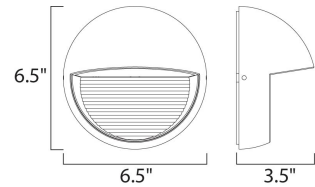

Product Specifications for E41413-BZ

Job Name:	Job Type:
Quantity:	Comments:

E41413-BZ
Alumilux DC 3-Light LED Wall Sconce

Finish
Bronze

Glass/Shade

Product Category
Wall Sconce

Lamping

Number of Bulb(s)	3
Light Type	LED
Bulb Type	LED
Max Bulb Wattage	2
Max Fixture Wattage	6
Rated Life	N/A
Rated Lumens	±420
Color Temp	N/A
Bulb(s) Included	Yes
Light Up/Down	N/A
Beam Spread	N/A
CRI	N/A
Photo Cell Included	N/A
Ballast/Driver/Transformer	Yes
Dimmable	N/A

Measurements

Width	6.50"
Height	6.50"
Length	N/A
Extension	3.50"
Back Plate Width	N/A
Back Plate Height	N/A
HCO	3.50"
Min Overall Height	N/A
Max Overall Height	N/A
Hanging Weight	N/A
Height Adjustable	N/A
Slope	N/A
Chain Length	N/A
Wire Length	N/A
Canopy Width	
Canopy Height	
Canopy Length	N/A

Shipping

Carton Weight	N/A
Carton Width	6.89"
Carton Height	3.94"
Carton Length	6.89"
Carton Cubic Feet	N/A
Master Pack	18
Master Pack Weight	N/A
Master Pack Width	14.57"
Master Pack Height	12.80"
Master Pack Length	21.54"
Master Cubic Feet	N/A
UPS Shippable	Yes