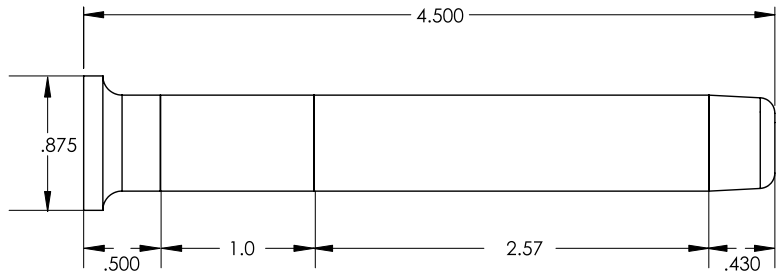

Kickdown Door Holders with Screws

Description	Product Code
4" Kickdown Door Holder	2264
5" Kickdown Door Holder	2265

Extendable Baseboard Door Bumper

Product Code
2233

>> Includes 3", 1", and 1/2" base with 2" screw

DIMENSIONS ARE IN INCHES