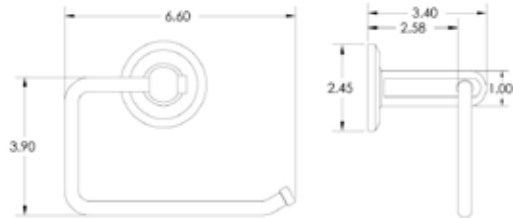

Towel Bar 18"-- S7010SS  
Towel Bar 24"-- S7020SS  
Towel Bar 30"-- S7030SS

Towel Ring -- S7300SS

Bar Style Paper Holder -- S7210SS

Spring Rod Paper Holder -- S7220SS

Robe Hook with Disk Rosette -- S7100SS