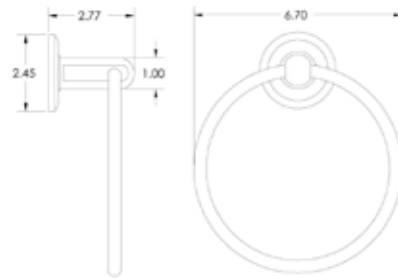

Towel Bar 18"-- S7010SS  
Towel Bar 24"-- S7020SS  
Towel Bar 30"-- S7030SS

Towel Ring -- S7300SS

Bar Style Paper Holder -- S7210SS

Spring Rod Paper Holder -- S7220SS

Robe Hook with Disk Rosette -- S7100SS