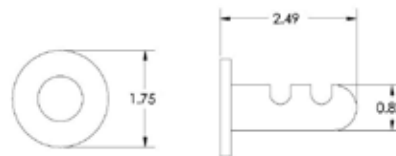

Towel Bar 18"-- S7010SS  
Towel Bar 24"-- S7020SS  
Towel Bar 30"-- S7030SS

Towel Ring -- S7300SS

Bar Style Paper Holder -- S7210SS

Spring Rod Paper Holder -- S7220SS

Robe Hook with Disk Rosette -- S7100SS