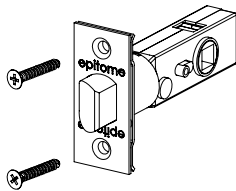

Inside Of Door

AFTER INSTALLATION
Tighten Set Screws with Allen Wrench

Inside Privacy Pin

Installation Instructions-Privacy or Passage - Lever

Passage/Private Door Prep.

1

Dummy Set

Surface Mounted, No bore Hole

Passage/Privacy Set

2

Install Latch, Rotate Latch As Required

Inside Of Door

AFTER INSTALLATION
Tighten Set Screws with Allen Wrench

Inside Privacy Pin