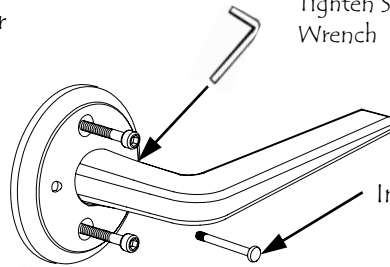

Inside Of Door

AFTER INSTALLATION
Tighten Set Screws with Allen Wrench

Inside Privacy Pin

Installation Instructions-Privacy or Passage - Lever

Passage/Private Door Prep.

1

Dummy Set

Surface Mounted, No bore Hole

Passage/Privacy Set

2

Install Latch, Rotate Latch As Required

Inside Of Door

AFTER INSTALLATION
Tighten Set Screws with Allen Wrench

Inside Privacy Pin