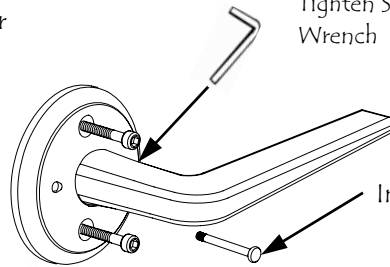

Installation Instructions-Privacy or Passage - Lever

Passage/Private Door Prep.

1

Dummy Set

Surface Mounted, No bore Hole

Passage/Privacy Set

2

Install Latch, Rotate Latch As Required

Inside Of Door

AFTER INSTALLATION
Tighten Set Screws with Allen Wrench

Inside Privacy Pin

Installation Instructions-Privacy or Passage - Lever

Passage/Private Door Prep.

1

Dummy Set

Surface Mounted, No bore Hole

Passage/Privacy Set

2

Install Latch, Rotate Latch As Required

Inside Of Door

AFTER INSTALLATION
Tighten Set Screws with Allen Wrench

Inside Privacy Pin