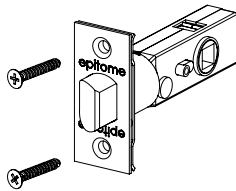

Installation Instructions-Privacy or Passage - Lever

Passage/Private Door Prep.

1

Dummy Set

Surface Mounted, No bore Hole

Passage/Privacy Set

2

Install Latch, Rotate Latch As Required

Inside Of Door

AFTER INSTALLATION
Tighten Set Screws with Allen Wrench

Inside Privacy Pin

Installation Instructions-Privacy or Passage - Lever

Passage/Private Door Prep.

1

Dummy Set

Surface Mounted, No bore Hole

Passage/Privacy Set

2

Install Latch, Rotate Latch As Required

Inside Of Door

AFTER INSTALLATION
Tighten Set Screws with Allen Wrench

Inside Privacy Pin