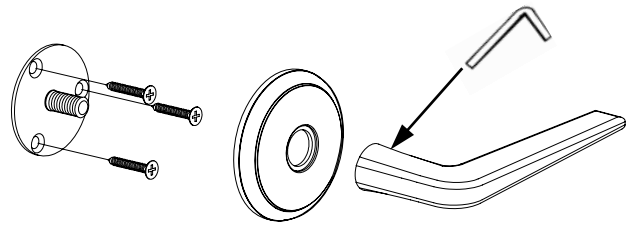

Inside Of Door

AFTER INSTALLATION
Tighten Set Screws with Allen Wrench

Inside Privacy Pin

Installation Instructions-Privacy or Passage - Lever

Passage/Private Door Prep.

1

Dummy Set

Surface Mounted, No bore Hole

Passage/Privacy Set

2

Install Latch, Rotate Latch As Required

Inside Of Door

AFTER INSTALLATION
Tighten Set Screws with Allen Wrench

Inside Privacy Pin