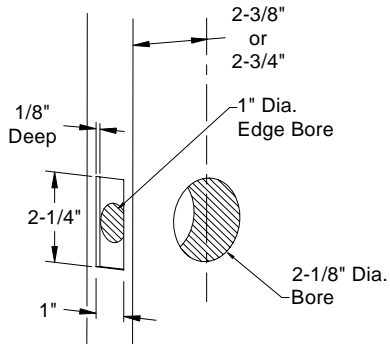

Installation Instructions-Privacy or Passage - Lever

Passage/Private Door Prep.

1

Dummy Set

Surface Mounted, No bore Hole

Passage/Privacy Set

2

Install Latch, Rotate Latch As Required

Inside Of Door

AFTER INSTALLATION
Tighten Set Screws with Allen Wrench

Inside Privacy Pin

Installation Instructions-Privacy or Passage - Lever

Passage/Private Door Prep.

1

Dummy Set

Surface Mounted, No bore Hole

Passage/Privacy Set

2

Install Latch, Rotate Latch As Required

Inside Of Door

AFTER INSTALLATION
Tighten Set Screws with Allen Wrench

Inside Privacy Pin