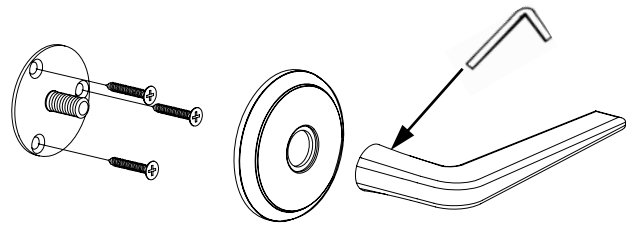

Installation Instructions-Privacy or Passage - Lever

Passage/Private Door Prep.

1

Dummy Set

Surface Mounted, No bore Hole

Passage/Privacy Set

2

Install Latch, Rotate Latch As Required

Inside Of Door

AFTER INSTALLATION
Tighten Set Screws with Allen Wrench

Inside Privacy Pin

Installation Instructions-Privacy or Passage - Lever

Passage/Private Door Prep.

1

Dummy Set

Surface Mounted, No bore Hole

Passage/Privacy Set

2

Install Latch, Rotate Latch As Required

Inside Of Door

AFTER INSTALLATION
Tighten Set Screws with Allen Wrench

Inside Privacy Pin