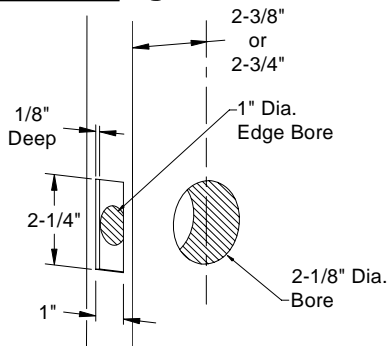

Inside Of Door

AFTER INSTALLATION
Tighten Set Screws with Allen Wrench

Inside Privacy Pin

Installation Instructions-Privacy or Passage - Lever

Passage/Private Door Prep.

1

Dummy Set

Surface Mounted, No bore Hole

Passage/Privacy Set

2

Install Latch, Rotate Latch As Required

Inside Of Door

AFTER INSTALLATION
Tighten Set Screws with Allen Wrench

Inside Privacy Pin