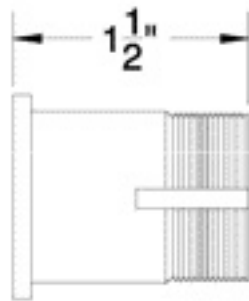

**- MORTISE LOCK -
SPECIFICATIONS**

FRONT VIEW

INSIDE VIEW

. REFERENCE ONLY

- NOT INTENDED AS DOOR PREPARATION GUIDE
- SEE TEMPLATE FOR INSTALLATION SPECIFICATIONS

CY5-ThrdMrt1375

CY5-ThrdMrt150

CY5-ThrdMrt175