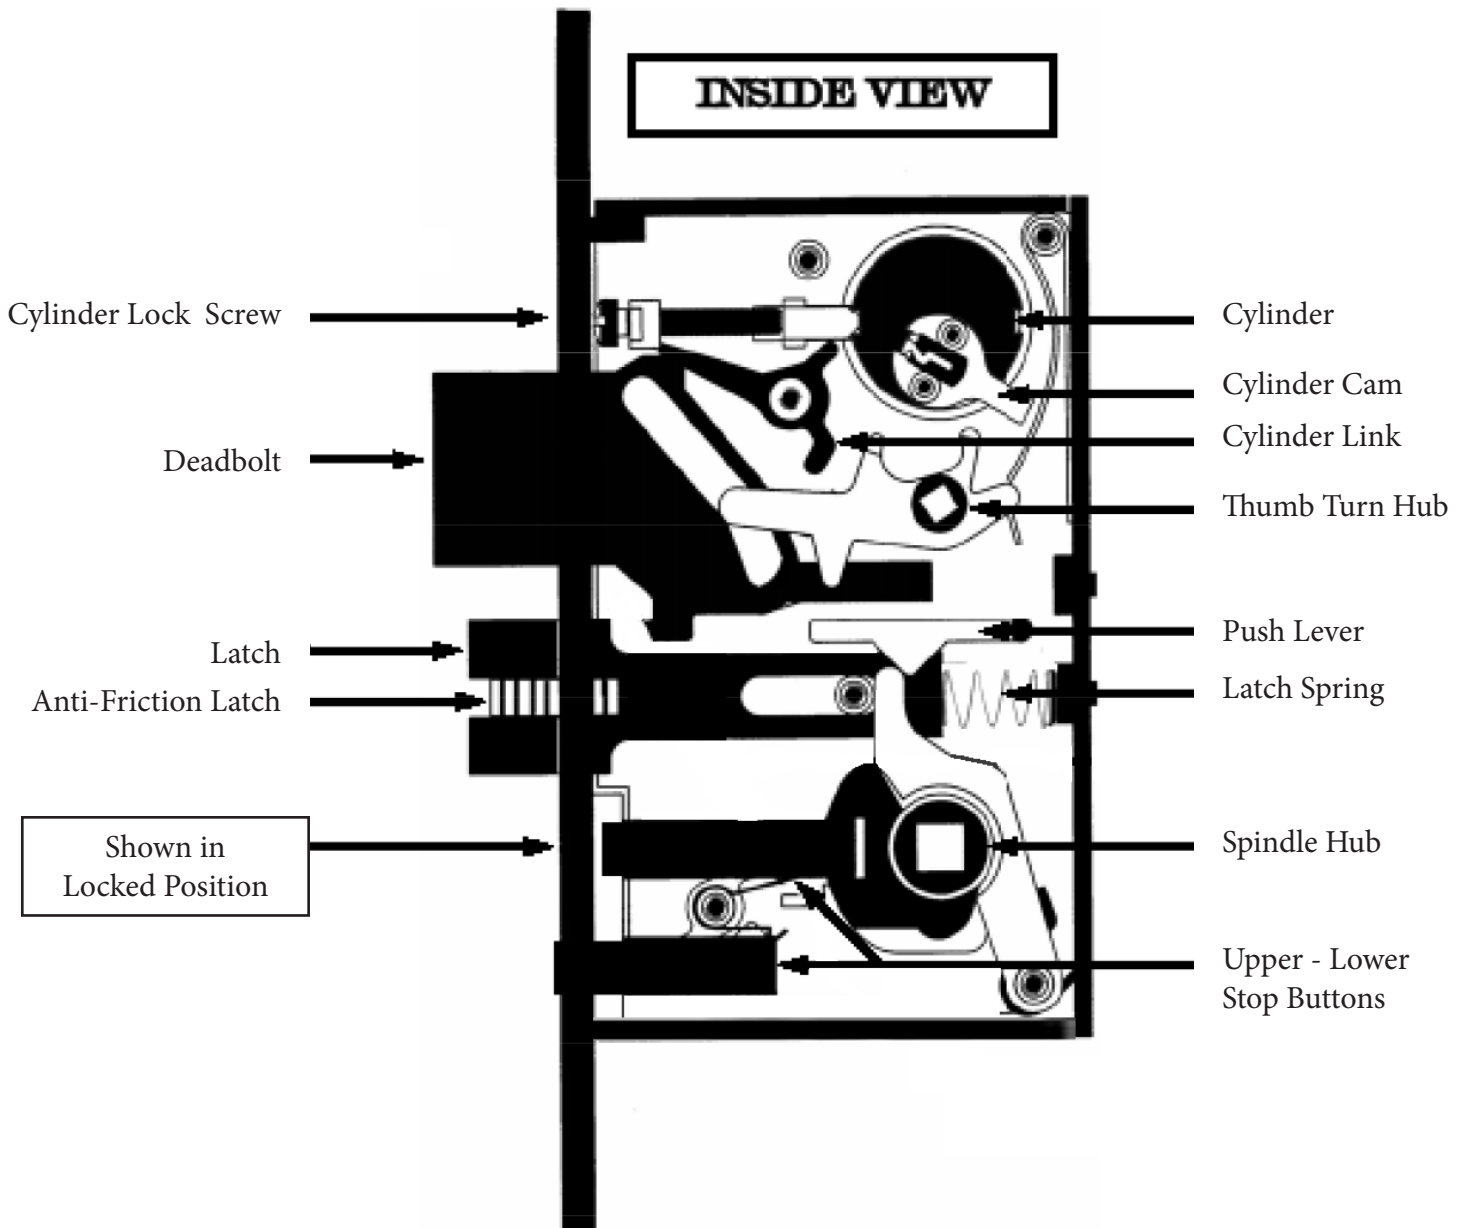

**- MORTISE LOCK -
SPECIFICATIONS**

FRONT VIEW

INSIDE VIEW

. REFERENCE ONLY

- NOT INTENDED AS DOOR PREPARATION GUIDE
- SEE TEMPLATE FOR INSTALLATION SPECIFICATIONS

CY5-ThrdMrt1375

CY5-ThrdMrt150

CY5-ThrdMrt175