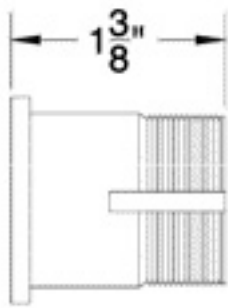

**- MORTISE LOCK -
SPECIFICATIONS**

FRONT VIEW

INSIDE VIEW

. REFERENCE ONLY

- NOT INTENDED AS DOOR PREPARATION GUIDE
- SEE TEMPLATE FOR INSTALLATION SPECIFICATIONS

CY5-ThrdMrt1375

CY5-ThrdMrt150

CY5-ThrdMrt175