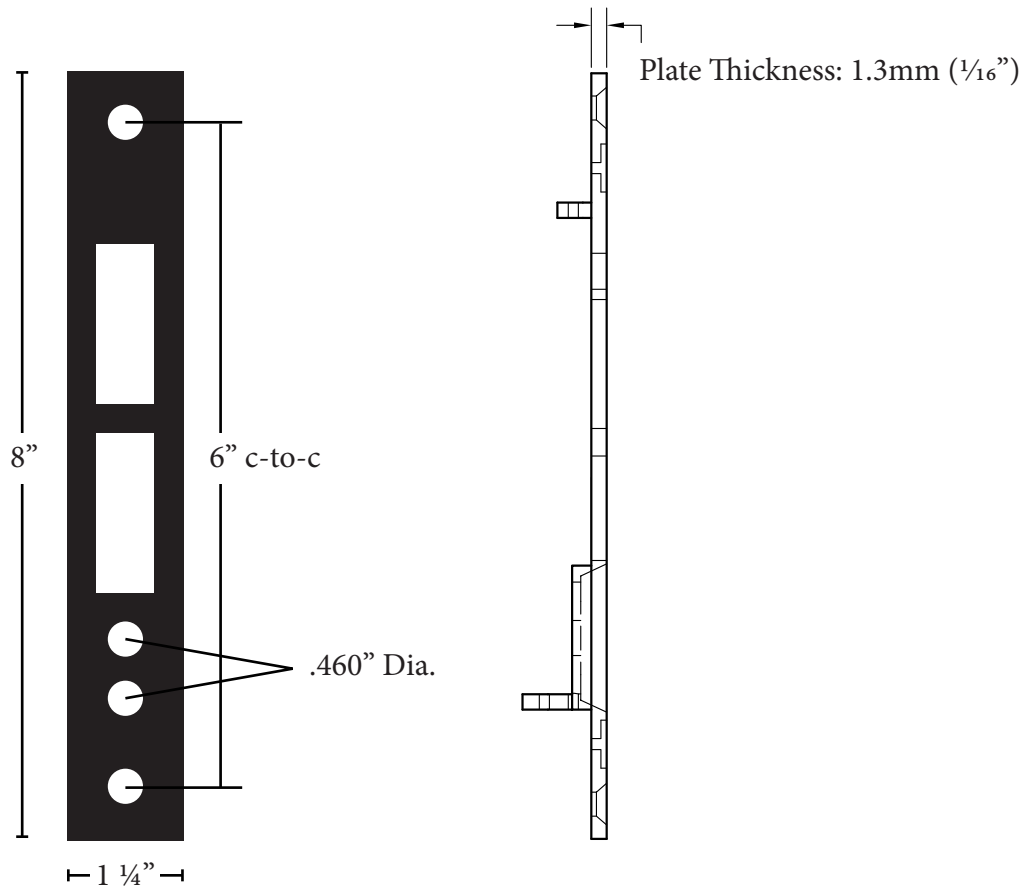

**- MORTISE LOCK -
SPECIFICATIONS**

FRONT VIEW

INSIDE VIEW

. REFERENCE ONLY

- NOT INTENDED AS DOOR PREPARATION GUIDE
- SEE TEMPLATE FOR INSTALLATION SPECIFICATIONS

CY5-ThrdMrt1375

CY5-ThrdMrt150

CY5-ThrdMrt175