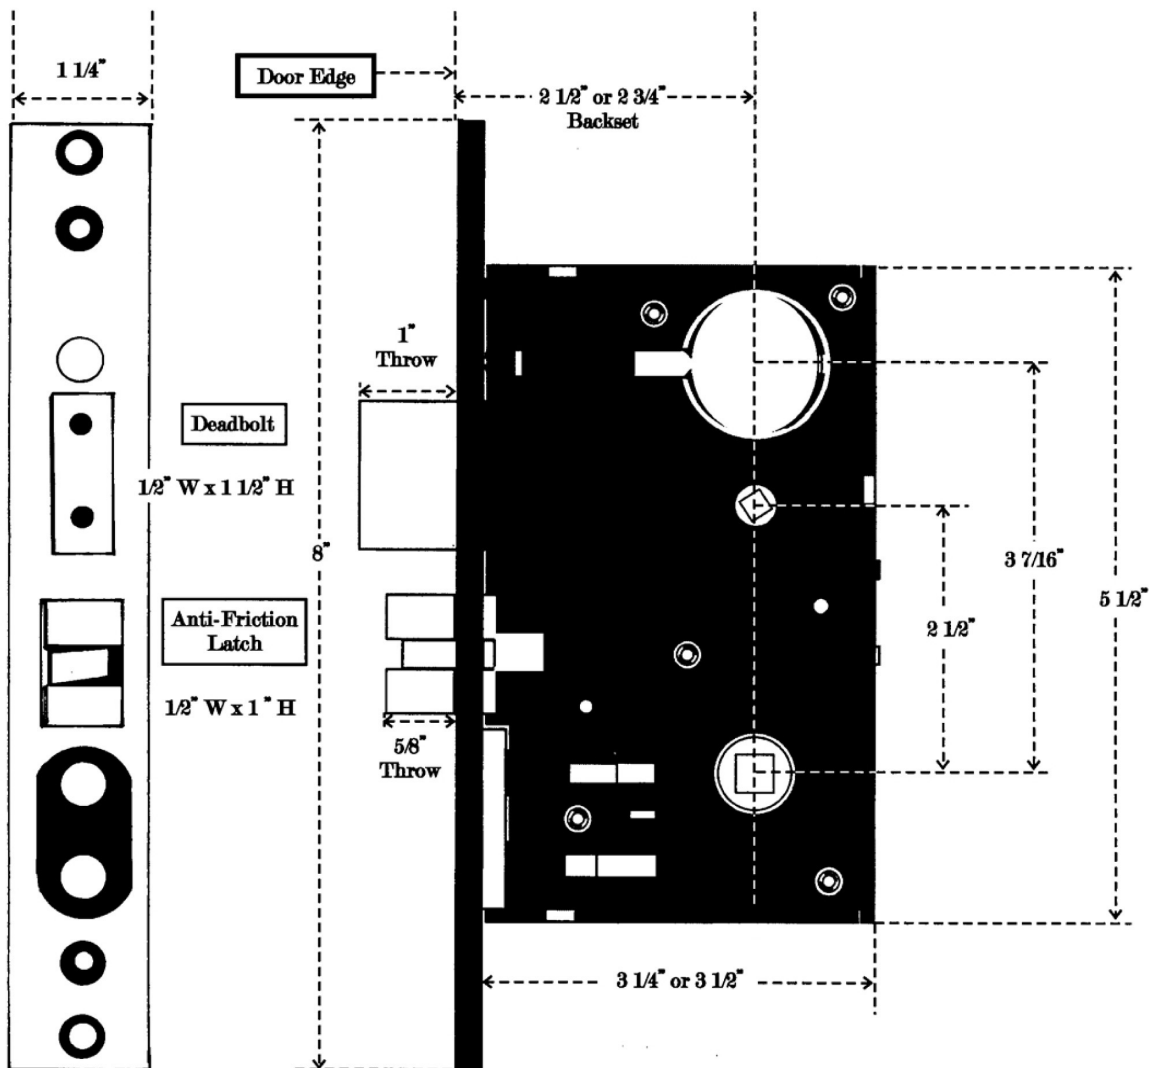

**- MORTISE LOCK -
SPECIFICATIONS**

FRONT VIEW

INSIDE VIEW

. REFERENCE ONLY

- NOT INTENDED AS DOOR PREPARATION GUIDE
- SEE TEMPLATE FOR INSTALLATION SPECIFICATIONS

CY5-ThrdMrt1375

CY5-ThrdMrt150

CY5-ThrdMrt175