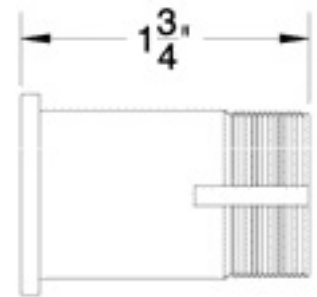

**- MORTISE LOCK -
SPECIFICATIONS**

FRONT VIEW

INSIDE VIEW

. REFERENCE ONLY

- NOT INTENDED AS DOOR PREPARATION GUIDE
- SEE TEMPLATE FOR INSTALLATION SPECIFICATIONS

CY5-ThrdMrt1375

CY5-ThrdMrt150

CY5-ThrdMrt175