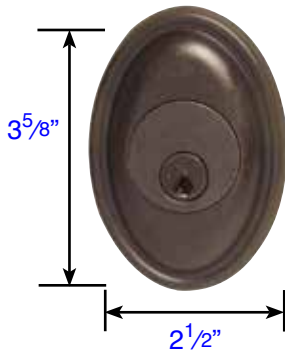

## #11 Style Deadbolt

---

Exterior Trim (8473)  
• Projection is 1 1/16"  
8372 same both sides

Interior Trim (8473)  
• Projection is 1 1/4"  
• Thickness is 9/16"

## #14 Style Deadbolt

---

Exterior Trim (8472)  
• Projection is 1 1/16"  
8373 same both sides

Interior Trim (8472)  
• Projection is 1 1/4"  
• Thickness is 9/16"

## Art Nouveau Style Deadbolt

---

Exterior Trim (8470)  
• Projection is 5/8"  
• 8370 same on both sides

Interior Trim (8470)  
• Projection is 1 1/4"  
• Thickness is 5/16"