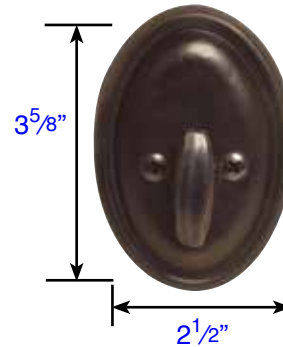

## #11 Style Deadbolt

---

Exterior Trim (8473)  
• Projection is 1 1/16"  
8372 same both sides

Interior Trim (8473)  
• Projection is 1 1/4"  
• Thickness is 9/16"

## #14 Style Deadbolt

---

Exterior Trim (8472)  
• Projection is 1 1/16"  
8373 same both sides

Interior Trim (8472)  
• Projection is 1 1/4"  
• Thickness is 9/16"

## Art Nouveau Style Deadbolt

---

Exterior Trim (8470)  
• Projection is 5/8"  
• 8370 same on both sides

Interior Trim (8470)  
• Projection is 1 1/4"  
• Thickness is 5/16"