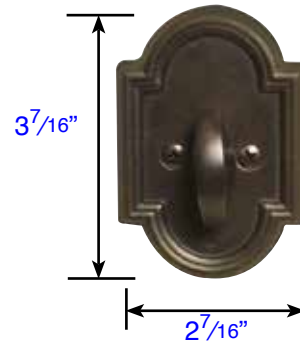

## #11 Style Deadbolt

---

Exterior Trim (8473)  
• Projection is 1 1/16"  
8372 same both sides

Interior Trim (8473)  
• Projection is 1 1/4"  
• Thickness is 9/16"

## #14 Style Deadbolt

---

Exterior Trim (8472)  
• Projection is 1 1/16"  
8373 same both sides

Interior Trim (8472)  
• Projection is 1 1/4"  
• Thickness is 9/16"

## Art Nouveau Style Deadbolt

---

Exterior Trim (8470)  
• Projection is 5/8"  
• 8370 same on both sides

Interior Trim (8470)  
• Projection is 1 1/4"  
• Thickness is 5/16"