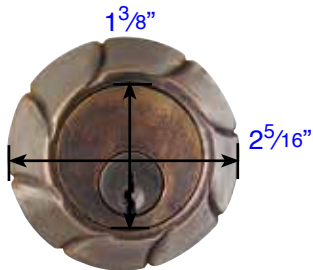

## #11 Style Deadbolt

---

Exterior Trim (8473)  
• Projection is 1 1/16"  
8372 same both sides

Interior Trim (8473)  
• Projection is 1 1/4"  
• Thickness is 9/16"

## #14 Style Deadbolt

---

Exterior Trim (8472)  
• Projection is 1 1/16"  
8373 same both sides

Interior Trim (8472)  
• Projection is 1 1/4"  
• Thickness is 9/16"

## Art Nouveau Style Deadbolt

---

Exterior Trim (8470)  
• Projection is 5/8"  
• 8370 same on both sides

Interior Trim (8470)  
• Projection is 1 1/4"  
• Thickness is 5/16"