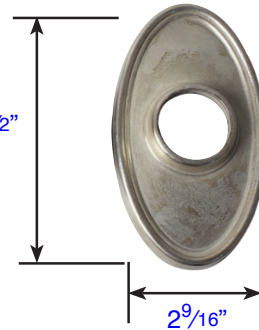

Door Thickness Specifications:

- Standard Door Thickness: 1 1/4" - 1 7/8"
- Extended Door Thickness Range: 2" - 2 3/4"

- * Specify Door Thickness when ordering
- * Extension Kit not available separately

3/4" Thickness

4 1/2"

3/4" Thickness