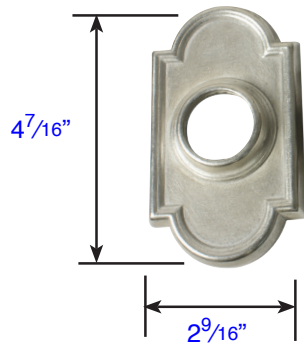

Door Thickness Specifications:

- Standard Door Thickness: 1 1/4" - 1 7/8"
- Extended Door Thickness Range: 2" - 2 3/4"

- * Specify Door Thickness when ordering
- * Extension Kit not available separately

3/4" Thickness

4 1/2"

3/4" Thickness