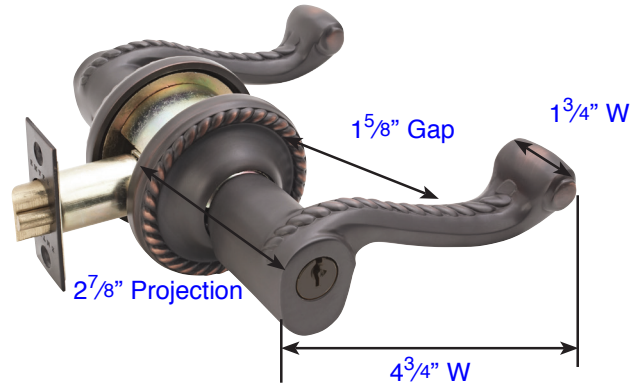

Cortina Lever (C)

Rope Lever (RL)

Luzern Lever (LU)

Door Thickness Specifications:

- Standard Door Thickness: 1 1/4" - 1 7/8"
- Extended Door Thickness Range: 2" - 2 3/4"

- * Specify Door Thickness when ordering
- * Extension Kit not available separately