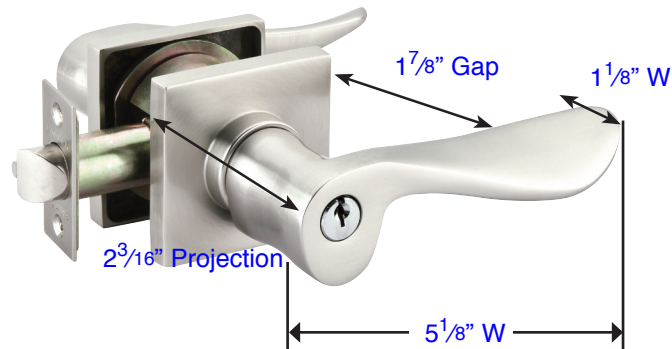

Cortina Lever (C)

Rope Lever (RL)

Luzern Lever (LU)

Door Thickness Specifications:

- Standard Door Thickness: 1 1/4" - 1 7/8"
- Extended Door Thickness Range: 2" - 2 3/4"

- * Specify Door Thickness when ordering
- * Extension Kit not available separately