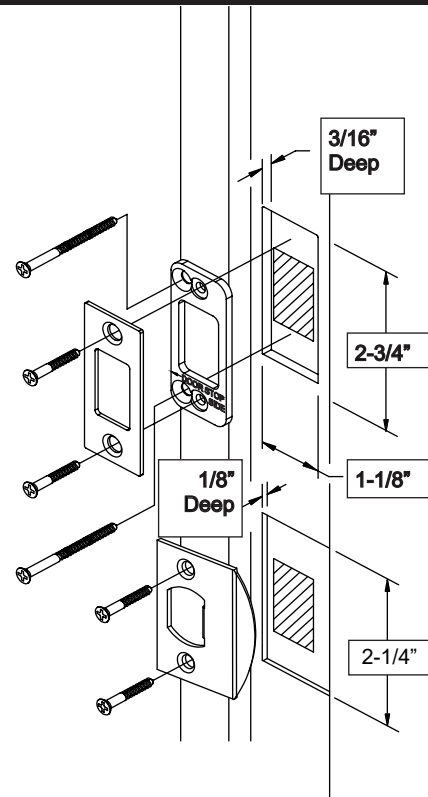

Installation Guide - Tubular Sectional Entry Set - Single Cylinder Deadbolt **EMTEK**

1. Door Prep

See template for door prep specifications.

2. Door Jamb Prep

3. Outside Installation

Install with tail piece horizontal

Optional extension collar for thin doors

Plates and grips vary depending on style.

4. Inside Installation