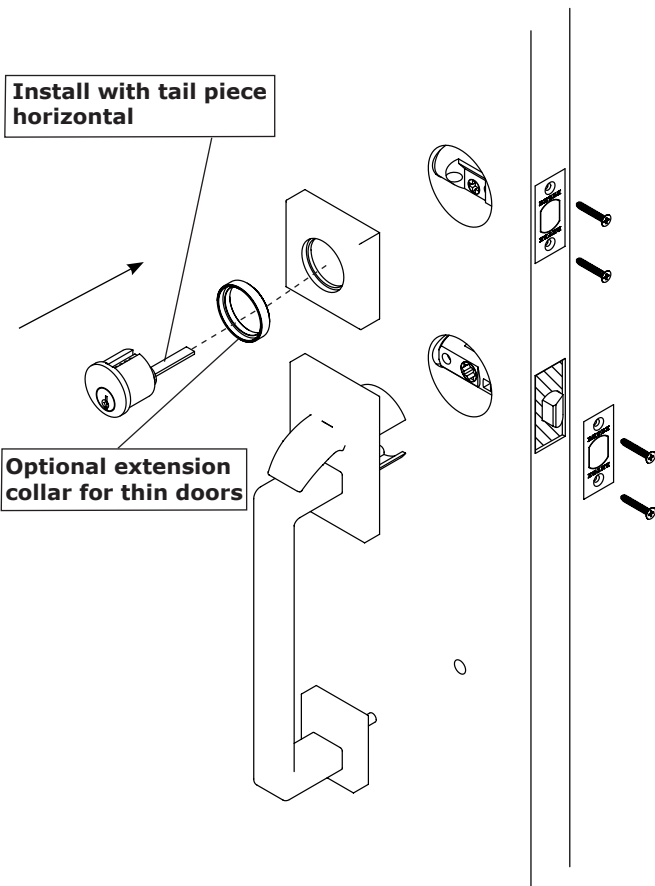

Installation Guide - Tubular Sectional Entry Set - Single Cylinder Deadbolt **EMTEK**

1. Door Prep

See template for door prep specifications.

2. Door Jamb Prep

3. Outside Installation

Install with tail piece horizontal

Optional extension collar for thin doors

Plates and grips vary depending on style.

4. Inside Installation