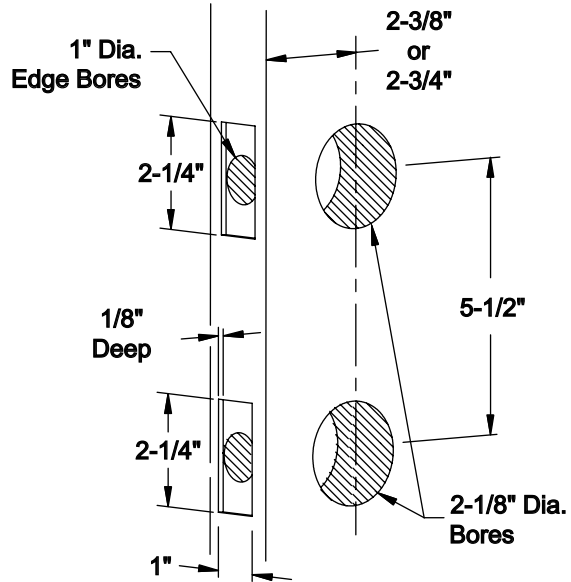

Installation Guide - Tubular Sectional Entry Set - Single Cylinder Deadbolt **EMTEK**

1. Door Prep

See template for door prep specifications.

2. Door Jamb Prep

3. Outside Installation

Install with tail piece horizontal

Optional extension collar for thin doors

Plates and grips vary depending on style.

4. Inside Installation