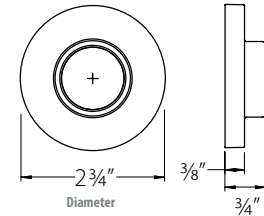

Disk Key-in Rosette

Square Key-in Rosette

Modern Rectangular Key-in Rosette

STRAIGHT KNURLED (SK)

FACETED (FA)

KNURLED (KN)

TRIBECA (TR)

WHITE MARBLE (MRWH) / HAMMERED (HA)