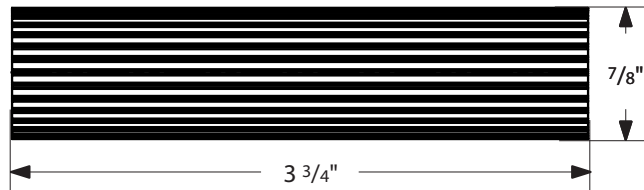

Disk Key-in Rosette

Square Key-in Rosette

Modern Rectangular Key-in Rosette

STRAIGHT KNURLED (SK)

FACETED (FA)

KNURLED (KN)

TRIBECA (TR)

WHITE MARBLE (MRWH) / HAMMERED (HA)