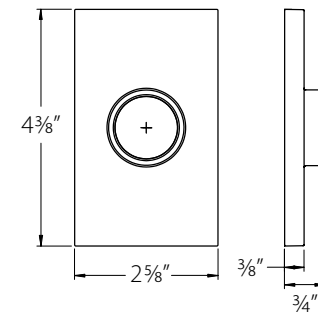

Disk Key-in Rosette

Square Key-in Rosette

Modern Rectangular Key-in Rosette

STRAIGHT KNURLED (SK)

FACETED (FA)

KNURLED (KN)

TRIBECA (TR)

WHITE MARBLE (MRWH) / HAMMERED (HA)