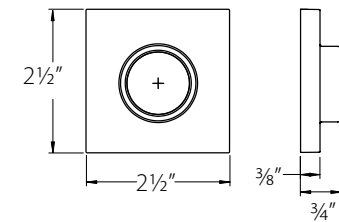

Disk Key-in Rosette

Square Key-in Rosette

Modern Rectangular Key-in Rosette

STRAIGHT KNURLED (SK)

FACETED (FA)

KNURLED (KN)

TRIBECA (TR)

WHITE MARBLE (MRWH) / HAMMERED (HA)