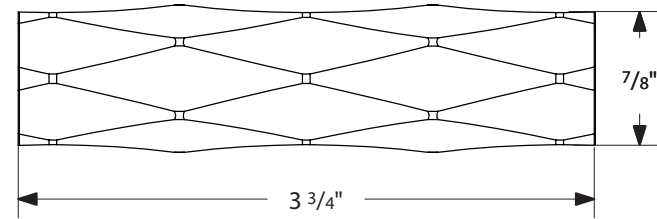

Disk Key-in Rosette

Square Key-in Rosette

Modern Rectangular Key-in Rosette

STRAIGHT KNURLED (SK)

FACETED (FA)

KNURLED (KN)

TRIBECA (TR)

WHITE MARBLE (MRWH) / HAMMERED (HA)