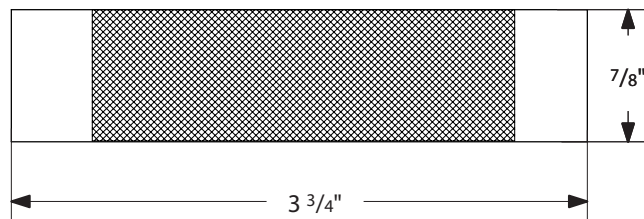

Disk Key-in Rosette

Square Key-in Rosette

Modern Rectangular Key-in Rosette

STRAIGHT KNURLED (SK)

FACETED (FA)

KNURLED (KN)

TRIBECA (TR)

WHITE MARBLE (MRWH) / HAMMERED (HA)