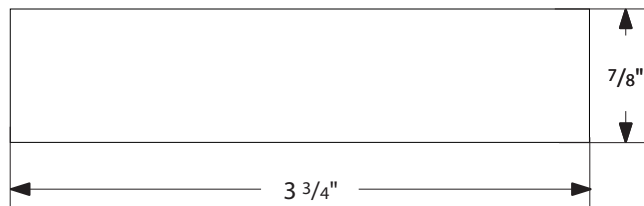

Disk Key-in Rosette

Square Key-in Rosette

Modern Rectangular Key-in Rosette

STRAIGHT KNURLED (SK)

FACETED (FA)

KNURLED (KN)

TRIBECA (TR)

WHITE MARBLE (MRWH) / HAMMERED (HA)