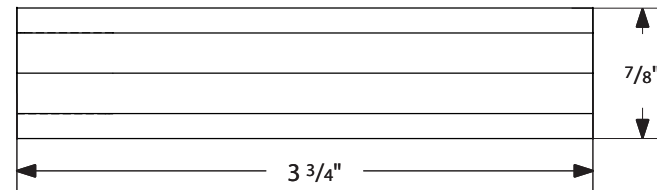

Disk Key-in Rosette

Square Key-in Rosette

Modern Rectangular Key-in Rosette

STRAIGHT KNURLED (SK)

FACETED (FA)

KNURLED (KN)

TRIBECA (TR)

WHITE MARBLE (MRWH) / HAMMERED (HA)