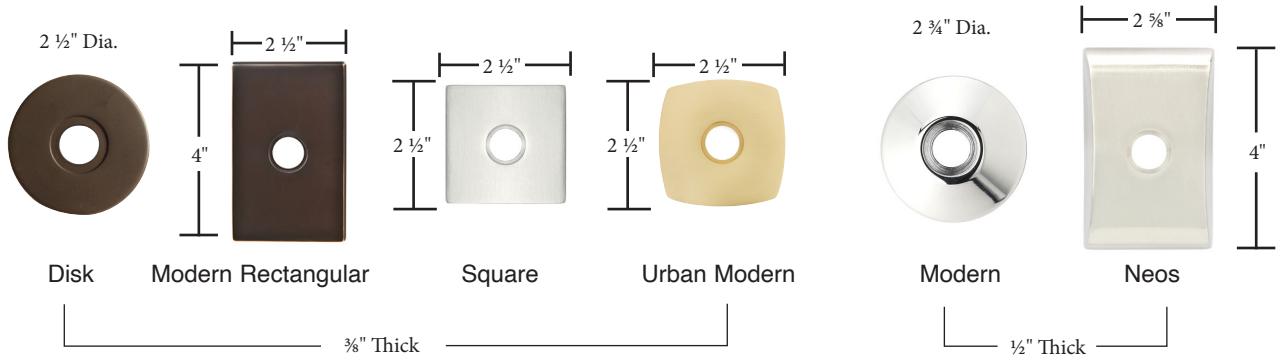

Solid Brass

Arts & Crafts Brass

Porcelain

Modern Solid Brass

STRETTO Solid Brass

Stainless Steel

Sandcast Bronze

Lost Wax Cast Bronze

Wrought Steel

- Same dimensions for doorbell buttons
- Screw-to-Screw for rosette/doorbell buttons $1 \frac{5}{8}$ "