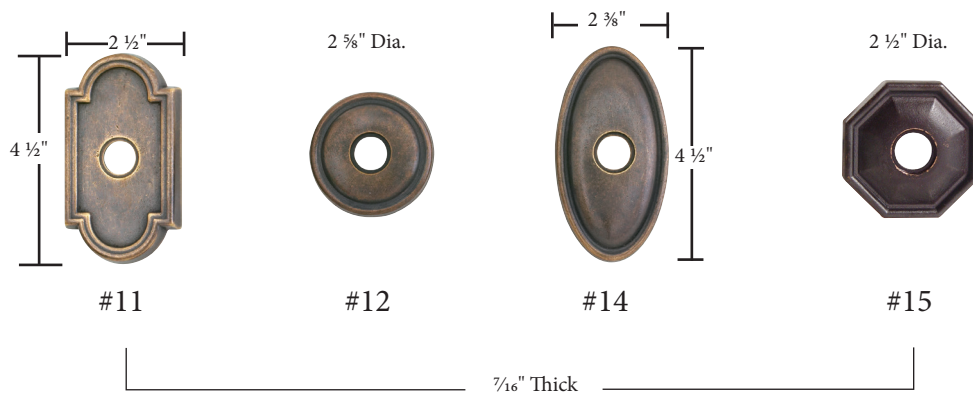

Solid Brass

Arts & Crafts Brass

Porcelain

Modern Solid Brass

STRETTO Solid Brass

Stainless Steel

Sandcast Bronze

Lost Wax Cast Bronze

Wrought Steel

- Same dimensions for doorbell buttons
- Screw-to-Screw for rosette/doorbell buttons $1 \frac{5}{8}$ "