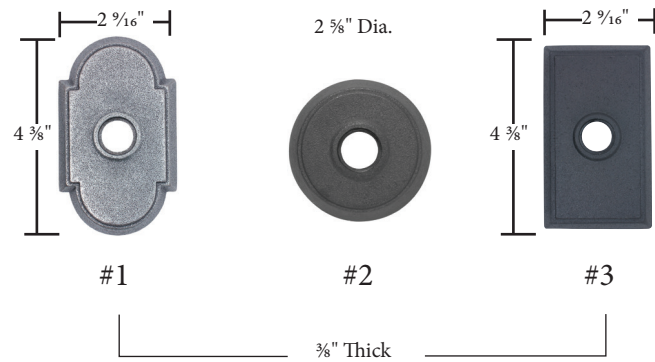

Wrought Steel

- Same dimensions for doorbell buttons
- Screw-to-Screw for rosette/doorbell buttons $1 \frac{5}{8}$ "