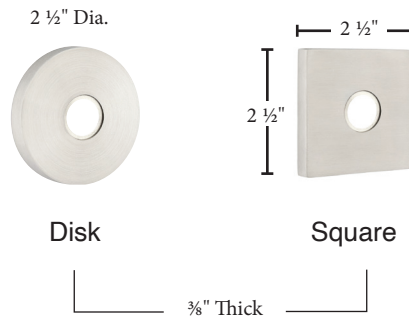

Stainless Steel