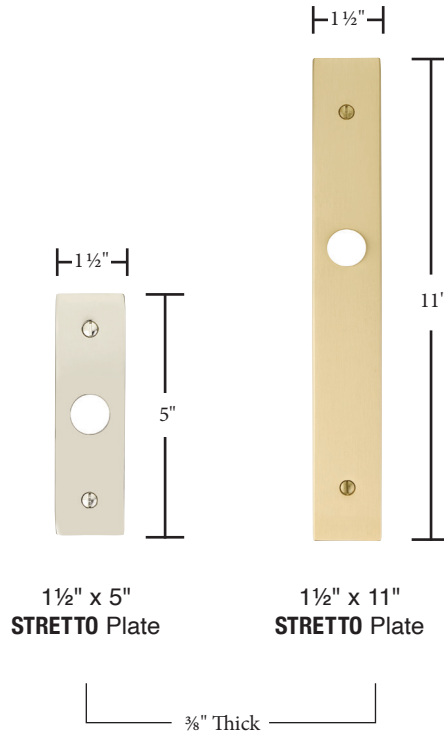

Solid Brass

Arts & Crafts Brass

Porcelain

Modern Solid Brass

STRETTO Solid Brass

Stainless Steel

Sandcast Bronze

Lost Wax Cast Bronze

Wrought Steel

- Same dimensions for doorbell buttons
- Screw-to-Screw for rosette/doorbell buttons $1 \frac{5}{8}$ "