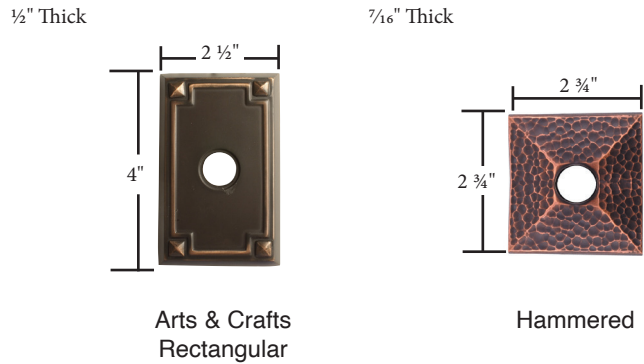

Arts & Crafts Brass