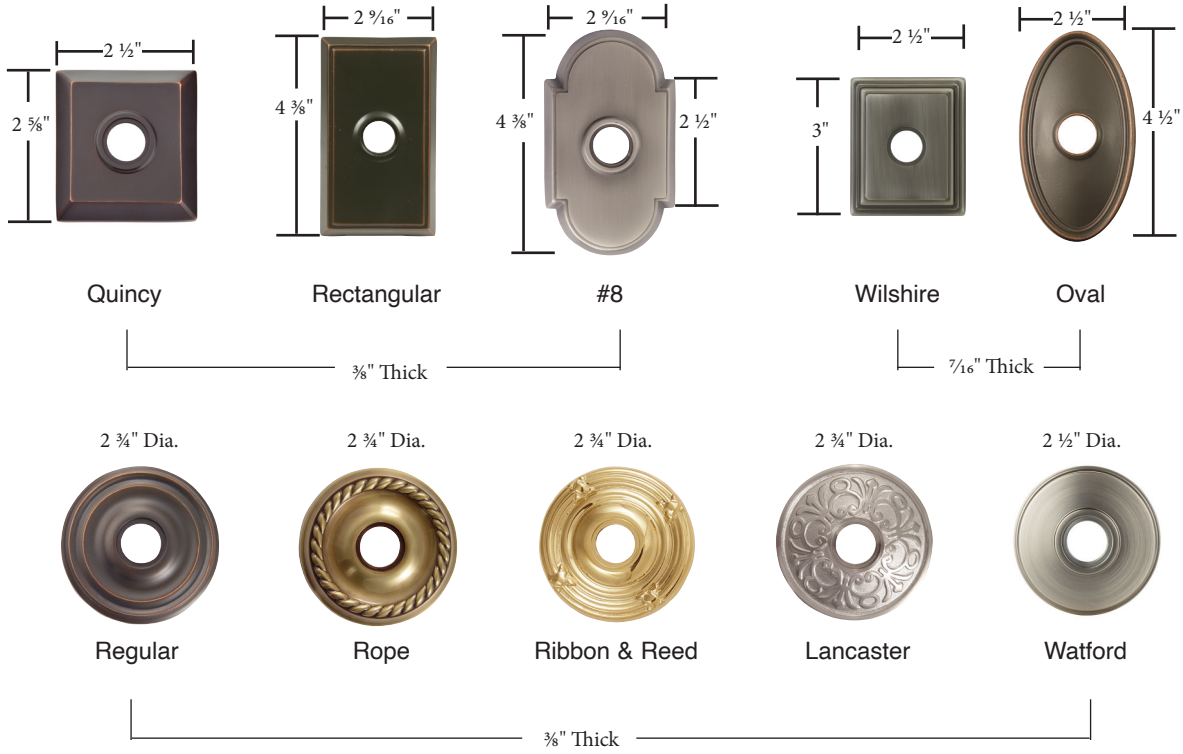

Solid Brass

Arts & Crafts Brass

Porcelain

Modern Solid Brass

STRETTO Solid Brass

Stainless Steel

Sandcast Bronze

Lost Wax Cast Bronze

Wrought Steel

- Same dimensions for doorbell buttons
- Screw-to-Screw for rosette/doorbell buttons $1 \frac{5}{8}$ "