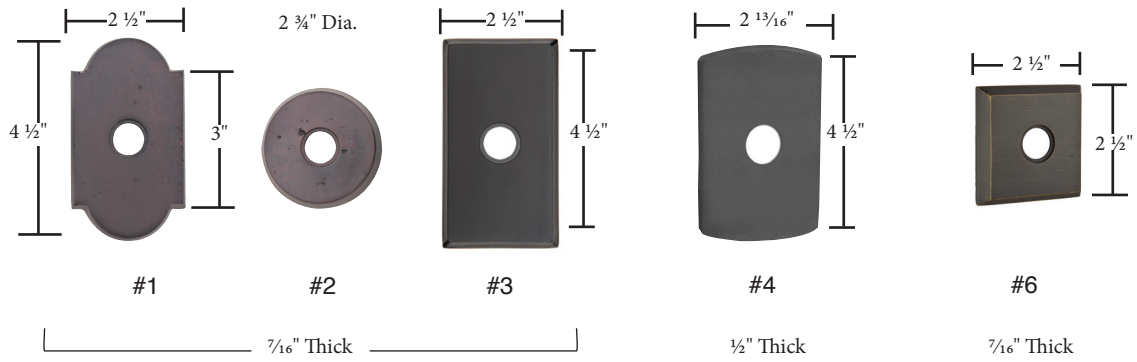

Sandcast Bronze