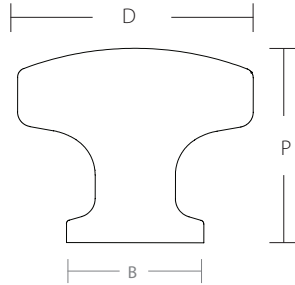

PAXTON KNOB

Product Code	Dimension(D)	Projection(P)	Base Width (B)
--------------	--------------	---------------	----------------

86642	1 1/4"	1"	3/4"
-------	--------	----	------

LAWSON KNOB

Product Code	Dimension(D)	Projection(P)	Base Width (B)
--------------	--------------	---------------	----------------

86643	1 1/4"	1"	3/4"
-------	--------	----	------

KENTER KNOB

Product Code	Dimension(D)	Projection(P)	Base Width (B)
--------------	--------------	---------------	----------------

86644	1 1/4"	1"	3/4"
-------	--------	----	------

WESTRIDGE PULL

Product Code	C-to-C	Overall	Projection(P)	Width (W)
--------------	--------	---------	---------------	-----------

86633	3 1/2"	4 1/4"	1 1/4"	3/4"
86634	4"	4 3/4"	1 1/4"	3/4"
86635	5"	5 3/4"	1 1/4"	3/4"
86636	6"	6 3/4"	1 1/4"	3/4"
86637	8"	8 3/4"	1 1/4"	3/4"
86638	10"	10 3/4"	1 1/4"	3/4"
86639	12"	12 3/4"	1 1/4"	3/4"