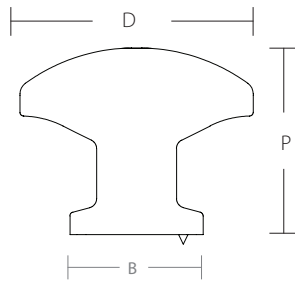

PAXTON KNOB

Product Code	Dimension(D)	Projection(P)	Base Width (B)
--------------	--------------	---------------	----------------

86642	1 1/4"	1"	3/4"
-------	--------	----	------

LAWSON KNOB

Product Code	Dimension(D)	Projection(P)	Base Width (B)
--------------	--------------	---------------	----------------

86643	1 1/4"	1"	3/4"
-------	--------	----	------

KENTER KNOB

Product Code	Dimension(D)	Projection(P)	Base Width (B)
--------------	--------------	---------------	----------------

86644	1 1/4"	1"	3/4"
-------	--------	----	------

WESTRIDGE PULL

Product Code	C-to-C	Overall	Projection(P)	Width (W)
--------------	--------	---------	---------------	-----------

86633	3 1/2"	4 1/4"	1 1/4"	3/4"
86634	4"	4 3/4"	1 1/4"	3/4"
86635	5"	5 3/4"	1 1/4"	3/4"
86636	6"	6 3/4"	1 1/4"	3/4"
86637	8"	8 3/4"	1 1/4"	3/4"
86638	10"	10 3/4"	1 1/4"	3/4"
86639	12"	12 3/4"	1 1/4"	3/4"