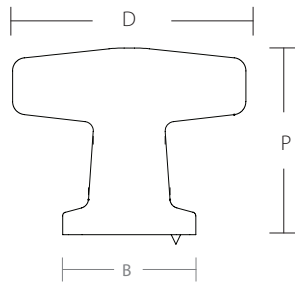

PAXTON KNOB

Product Code	Dimension(D)	Projection(P)	Base Width (B)
--------------	--------------	---------------	----------------

86642	1 1/4"	1"	3/4"
-------	--------	----	------

LAWSON KNOB

Product Code	Dimension(D)	Projection(P)	Base Width (B)
--------------	--------------	---------------	----------------

86643	1 1/4"	1"	3/4"
-------	--------	----	------

KENTER KNOB

Product Code	Dimension(D)	Projection(P)	Base Width (B)
--------------	--------------	---------------	----------------

86644	1 1/4"	1"	3/4"
-------	--------	----	------

WESTRIDGE PULL

Product Code	C-to-C	Overall	Projection(P)	Width (W)
--------------	--------	---------	---------------	-----------

86633	3 1/2"	4 1/4"	1 1/4"	3/4"
86634	4"	4 3/4"	1 1/4"	3/4"
86635	5"	5 3/4"	1 1/4"	3/4"
86636	6"	6 3/4"	1 1/4"	3/4"
86637	8"	8 3/4"	1 1/4"	3/4"
86638	10"	10 3/4"	1 1/4"	3/4"
86639	12"	12 3/4"	1 1/4"	3/4"