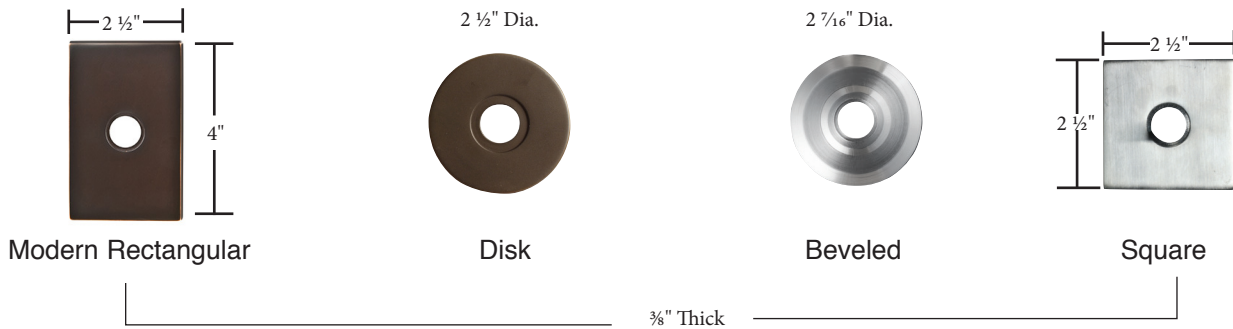

Brass Rosettes

Rectangular #8 Regular Rope Ribbon & Reed Lancaster Oval

Brass Modern Rosettes

Modern Rectangular Disk Beveled Square

Modern Neos

Arts & Crafts Rosettes

Arts & Crafts Rectangular

Hammered

Porcelain Rosette

Porcelain

Sandcast Bronze Rosettes

Lost Wax Cast Bronze Rosettes

Wrought Steel Rosettes

- Same dimensions for doorbell buttons
- Screw-to-Screw for rosette/doorbell buttons 1 5/8"