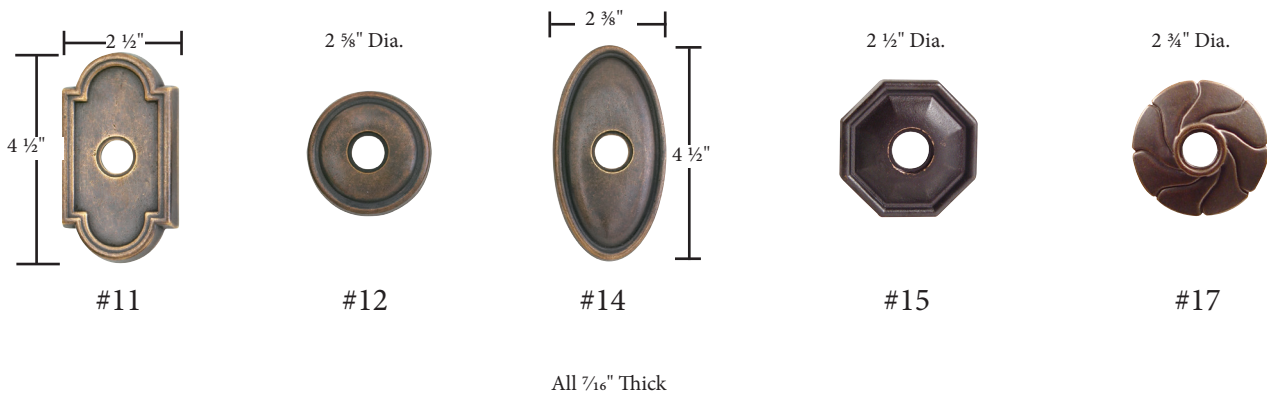

Brass Rosettes

Rectangular #8 Regular Rope Ribbon & Reed Lancaster Oval

Brass Modern Rosettes

Modern Rectangular Disk Beveled Square

Modern Neos

Arts & Crafts Rosettes

Arts & Crafts Rectangular

Hammered

Porcelain Rosette

Porcelain

Sandcast Bronze Rosettes

Lost Wax Cast Bronze Rosettes

Wrought Steel Rosettes

- Same dimensions for doorbell buttons
- Screw-to-Screw for rosette/doorbell buttons 1 5/8"