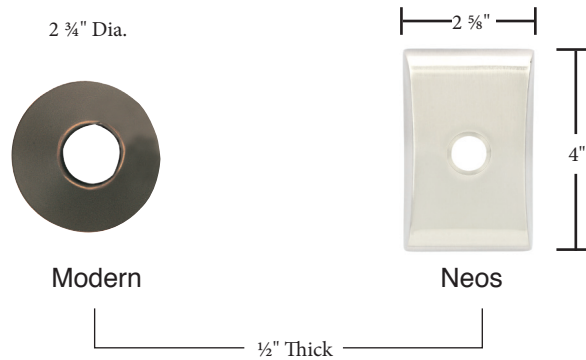

Brass Rosettes

Rectangular #8 Regular Rope Ribbon & Reed Lancaster Oval

Brass Modern Rosettes

Modern Rectangular Disk Beveled Square

Modern Neos

Arts & Crafts Rosettes

Arts & Crafts Rectangular

Hammered

Porcelain Rosette

Porcelain

Sandcast Bronze Rosettes

Lost Wax Cast Bronze Rosettes

Wrought Steel Rosettes

- Same dimensions for doorbell buttons
- Screw-to-Screw for rosette/doorbell buttons 1 5/8"