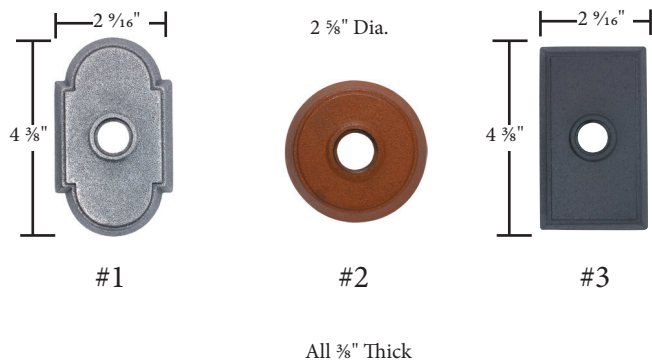

Porcelain Rosette

Porcelain

Sandcast Bronze Rosettes

Lost Wax Cast Bronze Rosettes

Wrought Steel Rosettes

- Same dimensions for doorbell buttons
- Screw-to-Screw for rosette/doorbell buttons 1 5/8"