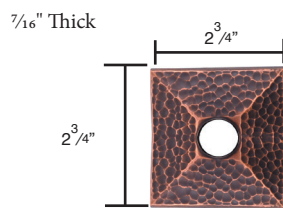

Brass Rosettes

Rectangular #8 Regular Rope Ribbon & Reed Lancaster Oval

Brass Modern Rosettes

Modern Rectangular Disk Beveled Square

Modern Neos

Arts & Crafts Rosettes

Arts & Crafts Rectangular

Hammered

Porcelain Rosette

Porcelain

Sandcast Bronze Rosettes

Lost Wax Cast Bronze Rosettes

Wrought Steel Rosettes

- Same dimensions for doorbell buttons
- Screw-to-Screw for rosette/doorbell buttons 1 5/8"