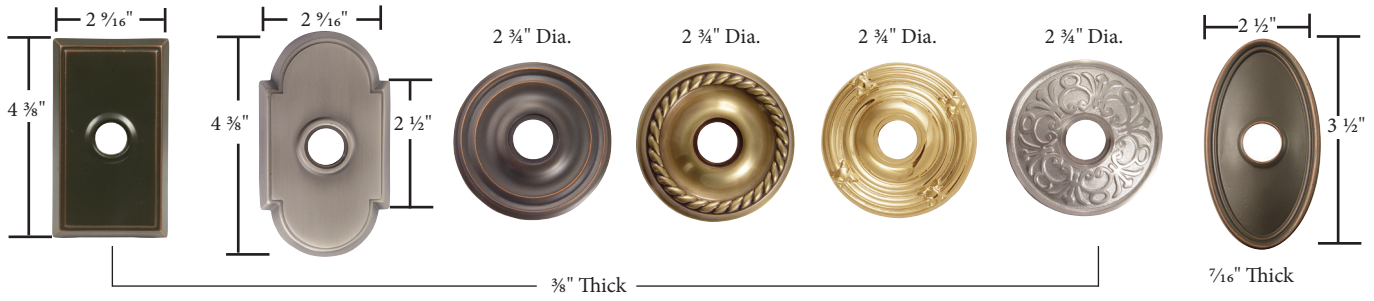

Brass Rosettes

Rectangular #8 Regular Rope Ribbon & Reed Lancaster Oval

Brass Modern Rosettes

Modern Rectangular Disk Beveled Square

Modern Neos

Arts & Crafts Rosettes

Arts & Crafts Rectangular

Hammered

Porcelain Rosette

Porcelain

Sandcast Bronze Rosettes

Lost Wax Cast Bronze Rosettes

Wrought Steel Rosettes

- Same dimensions for doorbell buttons
- Screw-to-Screw for rosette/doorbell buttons 1 5/8"