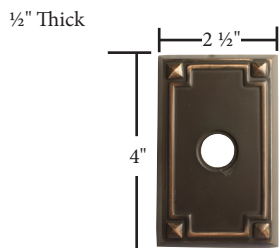

Brass Rosettes

Rectangular #8 Regular Rope Ribbon & Reed Lancaster Oval

Brass Modern Rosettes

Modern Rectangular Disk Beveled Square

Modern Neos

Arts & Crafts Rosettes

Arts & Crafts Rectangular

Hammered

Porcelain Rosette

Porcelain

Sandcast Bronze Rosettes

Lost Wax Cast Bronze Rosettes

Wrought Steel Rosettes

- Same dimensions for doorbell buttons
- Screw-to-Screw for rosette/doorbell buttons 1 5/8"