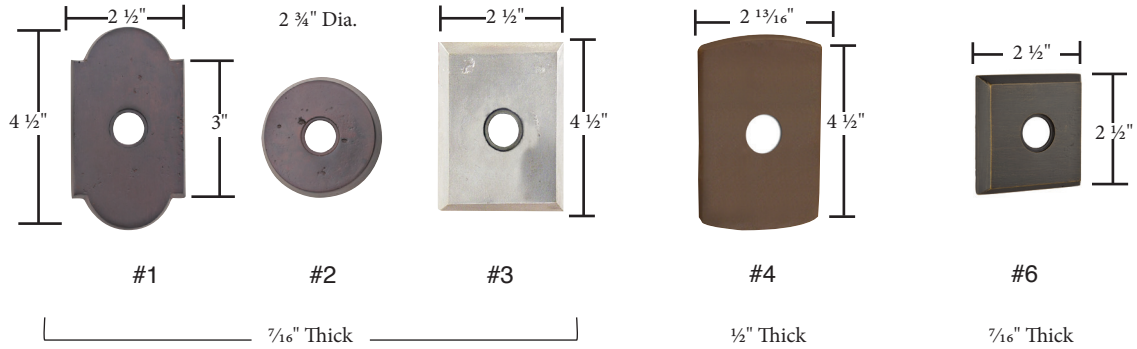

Brass Rosettes

Rectangular #8 Regular Rope Ribbon & Reed Lancaster Oval

Brass Modern Rosettes

Modern Rectangular Disk Beveled Square

Modern Neos

Arts & Crafts Rosettes

Arts & Crafts Rectangular

Hammered

Porcelain Rosette

Porcelain

Sandcast Bronze Rosettes

Lost Wax Cast Bronze Rosettes

Wrought Steel Rosettes

- Same dimensions for doorbell buttons
- Screw-to-Screw for rosette/doorbell buttons 1 5/8"