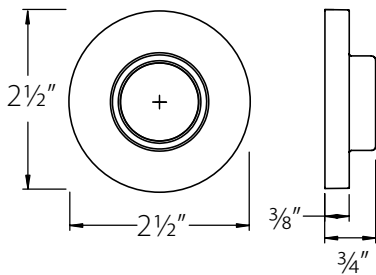

Helios Lever (HLO)

**Door Thickness Specifications:**

- Standard Door Thickness: 1 1/4" - 2 1/16"
- Extended Door Thickness Range: 2 1/16" - 2 3/4"

\* Specify Door Handing and Thickness when ordering  
\* For thicker doors, must order with Extension Kit

Disk Key-in Rosette

Square Key-in Rosette

Modern Rectangular Key-in Rosette