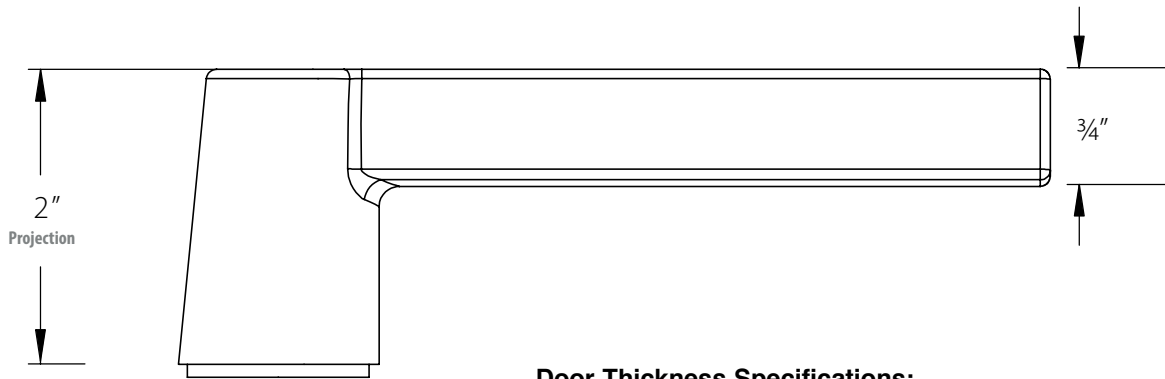

Helios Lever (HLO)

**Door Thickness Specifications:**

- Standard Door Thickness: 1 1/4" - 2 1/16"
- Extended Door Thickness Range: 2 1/16" - 2 3/4"

\* Specify Door Handing and Thickness when ordering  
\* For thicker doors, must order with Extension Kit

Disk Key-in Rosette

Square Key-in Rosette

Modern Rectangular Key-in Rosette