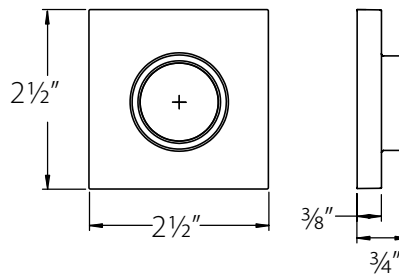

Helios Lever (HLO)

**Door Thickness Specifications:**

- Standard Door Thickness: 1 1/4" - 2 1/16"
- Extended Door Thickness Range: 2 1/16" - 2 3/4"

\* Specify Door Handing and Thickness when ordering  
\* For thicker doors, must order with Extension Kit

Disk Key-in Rosette

Square Key-in Rosette

Modern Rectangular Key-in Rosette