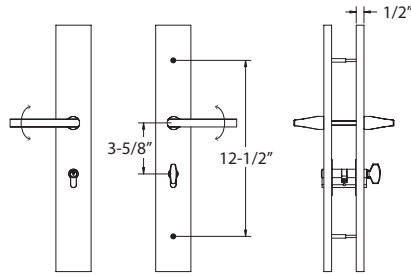

$2\frac{3}{8}$ " (60mm) minimum backset required

**Keyed with Euro Profile Cylinder** (for Active Door, Schlage® Keyway Standard, Rekeyable)

Euro Cylinder *Below* Handle

**Non-Keyed with Cylinder Plugs, Passage** (for Semi-Active Door)

Euro Cylinder *Below* Handle

**Non-Keyed with Cylinder Plug, Euro Profile Style Thumbturn Inside** (for Active Door)

Euro Cylinder *Below* Handle

**Non-Keyed with Cylinder Plugs, Fixed Handle Outside, Operating Handle Inside** (for Semi-Active Door)