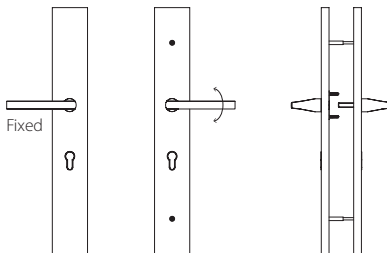

$2\frac{3}{8}$ " (60mm) minimum backset required

**Keyed with Euro Profile Cylinder** (for Active Door, Schlage® Keyway Standard, Rekeyable)

Euro Cylinder *Below* Handle

**Non-Keyed with Cylinder Plugs, Passage** (for Semi-Active Door)

Euro Cylinder *Below* Handle

**Non-Keyed with Cylinder Plug, Euro Profile Style Thumbturn Inside** (for Active Door)

Euro Cylinder *Below* Handle

**Non-Keyed with Cylinder Plugs, Fixed Handle Outside, Operating Handle Inside** (for Semi-Active Door)

Euro Cylinder *Below* Handle

**Dummy Pair with Cylinder Plugs** (for Non-Active Door)

Euro Cylinder *Below* Handle