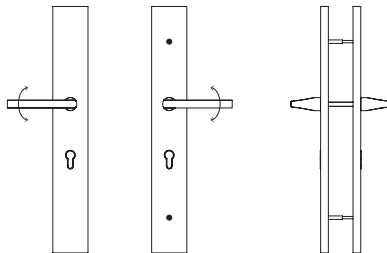

$2\frac{3}{8}$ " (60mm) minimum backset required

**Keyed with Euro Profile Cylinder** (for Active Door, Schlage® Keyway Standard, Rekeyable)

Euro Cylinder *Below* Handle

**Non-Keyed with Cylinder Plugs, Passage** (for Semi-Active Door)

Euro Cylinder *Below* Handle

**Non-Keyed with Cylinder Plug, Euro Profile Style Thumbturn Inside** (for Active Door)

Euro Cylinder *Below* Handle

**Non-Keyed with Cylinder Plugs, Fixed Handle Outside, Operating Handle Inside** (for Semi-Active Door)