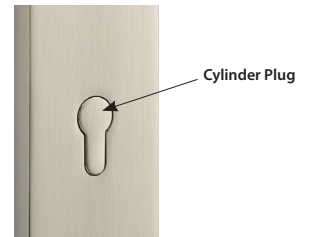

$2\frac{3}{8}$ " (60mm) minimum backset required

**Keyed with Euro Profile Cylinder** (for Active Door, Schlage® Keyway Standard, Rekeyable)

Euro Cylinder *Below* Handle

**Non-Keyed with Cylinder Plugs, Passage** (for Semi-Active Door)

Euro Cylinder *Below* Handle

**Non-Keyed with Cylinder Plug, Euro Profile Style Thumbturn Inside** (for Active Door)

Euro Cylinder *Below* Handle

**Non-Keyed with Cylinder Plugs, Fixed Handle Outside, Operating Handle Inside** (for Semi-Active Door)

Euro Cylinder *Below* Handle

**Dummy Pair with Cylinder Plugs** (for Non-Active Door)

Euro Cylinder *Below* Handle