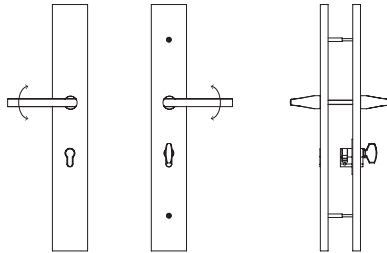

$2\frac{3}{8}$ " (60mm) minimum backset required

**Keyed with Euro Profile Cylinder** (for Active Door, Schlage® Keyway Standard, Rekeyable)

Euro Cylinder *Below* Handle

**Non-Keyed with Cylinder Plugs, Passage** (for Semi-Active Door)

Euro Cylinder *Below* Handle

**Non-Keyed with Cylinder Plug, Euro Profile Style Thumbturn Inside** (for Active Door)

Euro Cylinder *Below* Handle

**Non-Keyed with Cylinder Plugs, Fixed Handle Outside, Operating Handle Inside** (for Semi-Active Door)