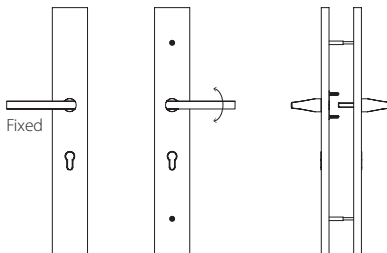

23/8" (60mm) minimum backset required

**Keyed with Euro Profile Cylinder** (for Active Door, Schlage® Keyway Standard, Rekeyable)

Euro Cylinder *Below* Handle

**Non-Keyed with Cylinder Plugs, Passage** (for Semi-Active Door)

Euro Cylinder *Below* Handle

**Non-Keyed with Cylinder Plug, Euro Profile Style Thumbturn Inside** (for Active Door)

Euro Cylinder *Below* Handle

**Non-Keyed with Cylinder Plugs, Fixed Handle Outside, Operating Handle Inside** (for Semi-Active Door)

Euro Cylinder *Below* Handle

**Dummy Pair with Cylinder Plugs** (for Non-Active Door)

Euro Cylinder *Below* Handle