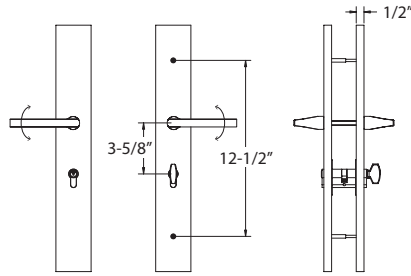

23/8" (60mm) minimum backset required

**Keyed with Euro Profile Cylinder** (for Active Door, Schlage® Keyway Standard, Rekeyable)

Euro Cylinder *Below* Handle

**Non-Keyed with Cylinder Plugs, Passage** (for Semi-Active Door)

Euro Cylinder *Below* Handle

**Non-Keyed with Cylinder Plug, Euro Profile Style Thumbturn Inside** (for Active Door)

Euro Cylinder *Below* Handle

**Non-Keyed with Cylinder Plugs, Fixed Handle Outside, Operating Handle Inside** (for Semi-Active Door)