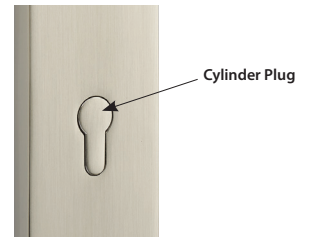

23/8" (60mm) minimum backset required

**Keyed with Euro Profile Cylinder** (for Active Door, Schlage® Keyway Standard, Rekeyable)

Euro Cylinder *Below* Handle

**Non-Keyed with Cylinder Plugs, Passage** (for Semi-Active Door)

Euro Cylinder *Below* Handle

**Non-Keyed with Cylinder Plug, Euro Profile Style Thumbturn Inside** (for Active Door)

Euro Cylinder *Below* Handle

**Non-Keyed with Cylinder Plugs, Fixed Handle Outside, Operating Handle Inside** (for Semi-Active Door)

Euro Cylinder *Below* Handle

**Dummy Pair with Cylinder Plugs** (for Non-Active Door)

Euro Cylinder *Below* Handle