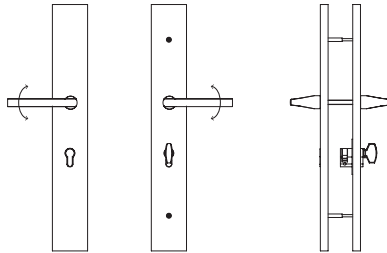

23/8" (60mm) minimum backset required

**Keyed with Euro Profile Cylinder** (for Active Door, Schlage® Keyway Standard, Rekeyable)

Euro Cylinder *Below* Handle

**Non-Keyed with Cylinder Plugs, Passage** (for Semi-Active Door)

Euro Cylinder *Below* Handle

**Non-Keyed with Cylinder Plug, Euro Profile Style Thumbturn Inside** (for Active Door)

Euro Cylinder *Below* Handle

**Non-Keyed with Cylinder Plugs, Fixed Handle Outside, Operating Handle Inside** (for Semi-Active Door)