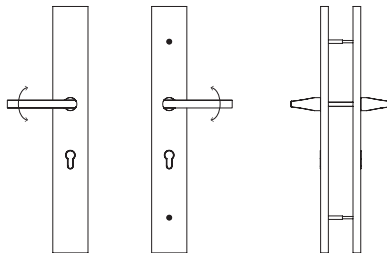

23/8" (60mm) minimum backset required

**Keyed with Euro Profile Cylinder** (for Active Door, Schlage® Keyway Standard, Rekeyable)

Euro Cylinder *Below* Handle

**Non-Keyed with Cylinder Plugs, Passage** (for Semi-Active Door)

Euro Cylinder *Below* Handle

**Non-Keyed with Cylinder Plug, Euro Profile Style Thumbturn Inside** (for Active Door)

Euro Cylinder *Below* Handle

**Non-Keyed with Cylinder Plugs, Fixed Handle Outside, Operating Handle Inside** (for Semi-Active Door)