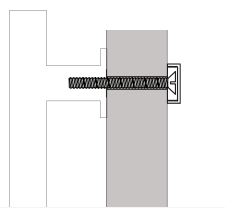

48" Square Door Pull  
**86187**

72" Square Door Pull  
**86188**

**Standard Mounting**

Thru-Bolt with  
Decorative Caps

**Optional Mounting**

Concealed Surface  
CS

Back to Back  
**BTB**

Fits Door Thickness: 1-3/4" to 2-1/4". Specify if thicker.