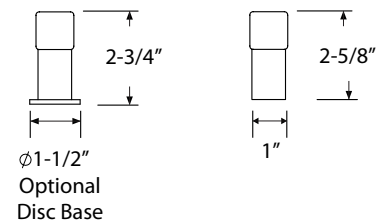

48" Square Door Pull  
**86187**

72" Square Door Pull  
**86188**

**Standard Mounting**

Thru-Bolt with  
Decorative Caps

**Optional Mounting**

Concealed Surface  
CS

Back to Back  
**BTB**

Fits Door Thickness: 1-3/4" to 2-1/4". Specify if thicker.