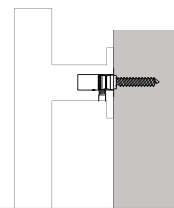

48" Square Door Pull  
**86187**

72" Square Door Pull  
**86188**

**Standard Mounting**

Thru-Bolt with  
Decorative Caps

**Optional Mounting**

Concealed Surface  
CS

Back to Back  
**BTB**

Fits Door Thickness: 1-3/4" to 2-1/4". Specify if thicker.