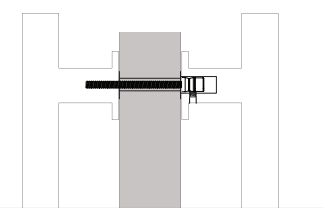

48" Square Door Pull  
**86187**

72" Square Door Pull  
**86188**

**Standard Mounting**

Thru-Bolt with  
Decorative Caps

**Optional Mounting**

Concealed Surface  
CS

Back to Back  
**BTB**

Fits Door Thickness: 1-3/4" to 2-1/4". Specify if thicker.