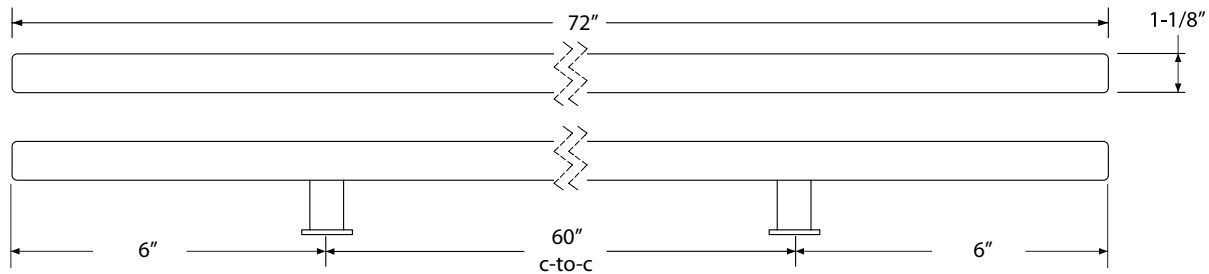

48" Square Door Pull  
**86187**

72" Square Door Pull  
**86188**

**Standard Mounting**

Thru-Bolt with  
Decorative Caps

**Optional Mounting**

Concealed Surface  
CS

Back to Back  
**BTB**

Fits Door Thickness: 1-3/4" to 2-1/4". Specify if thicker.