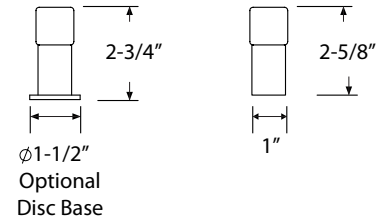

48" Square Door Pull  
**86187**

72" Square Door Pull  
**86188**

**Standard Mounting**

Thru-Bolt with  
Decorative Caps

**Optional Mounting**

Concealed Surface  
CS

Back to Back  
**BTB**

Fits Door Thickness: 1-3/4" to 2-1/4". Specify if thicker.