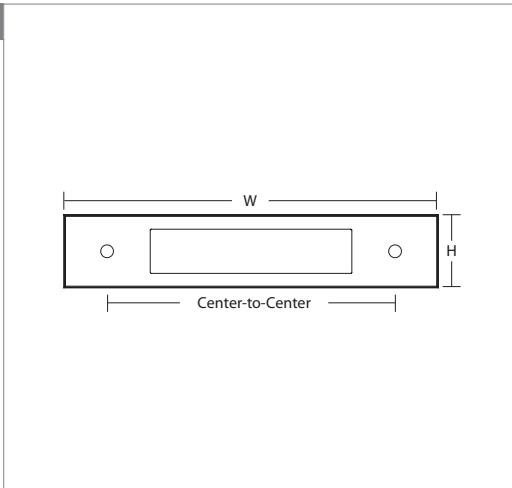

MODERN CABINET BACKPLATES

Cabinet Knobs & Pulls Technical Specifications

EMTEK

Product Code	W x H	Depth
86921	4" x 1"	3/8"

Size incompatible with: Ring Knob, Cinder Knob, District Knob, Juneau Crystal Knob, Grayson Crystal Knob, Forza Crystal Knob, Georgetown Crystal Knob, Hampton Crystal Knob, Bristol Crystal Knob, Brookmont Crystal Knob, Lido Crystal Knob, and Old Town Crystal Knob.

Product Code	C-to-C	Width(W)	Height(H)	Depth
86922	4"	5 1/4"	1"	3/8"
86923	5"	6 1/4"	1"	3/8"
86924	6"	7 1/4"	1"	3/8"
86925	8"	9 1/4"	1"	3/8"
86926	10"	11 1/4"	1"	3/8"
86927	12"	13 1/4"	1"	3/8"

Size Incompatible with: Carbon Fiber Bin Pull, Ribbon & Reed Estate Pull, Hammered Pull, and Appliance Pulls.