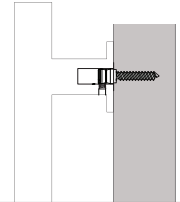

48" Round Door Pull
86189

72" Round Door Pull
86190

Standard Mounting

Thru-Bolt with
Decorative Caps

Optional Mounting

Concealed Surface
CS

Back to Back
BTB

Fits Door Thickness: 1-3/4" to 2-1/4". Specify if thicker.