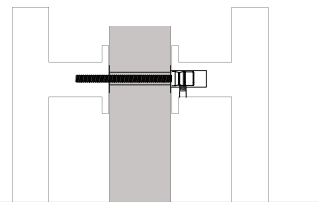

48" Round Door Pull
86189

72" Round Door Pull
86190

Standard Mounting

Thru-Bolt with
Decorative Caps

Optional Mounting

Concealed Surface
CS

Back to Back
BTB

Fits Door Thickness: 1-3/4" to 2-1/4". Specify if thicker.