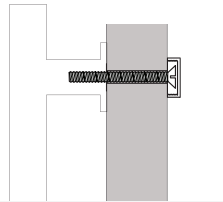

48" Round Door Pull
86189

72" Round Door Pull
86190

Standard Mounting

Thru-Bolt with
Decorative Caps

Optional Mounting

Concealed Surface
CS

Back to Back
BTB

Fits Door Thickness: 1-3/4" to 2-1/4". Specify if thicker.