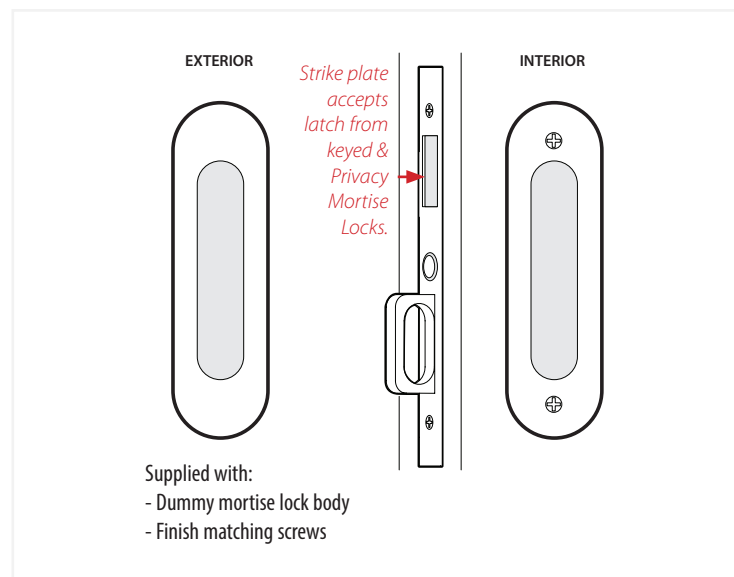

Narrow Oval Pocket Door Mortise Lock - Passage/Dummy Function

*NOTE: NOT DRAWN TO SCALE.

Narrow Modern Rectangular & Narrow Oval Pocket Door Mortise Lock

Keyed
Pocket Door Mortise Lock

Privacy
Pocket Door Mortise Lock

Passage
Pocket Door Mortise Lock

Dummy
Pocket Door Mortise Lock

Pocket Door Mortise Lock Body