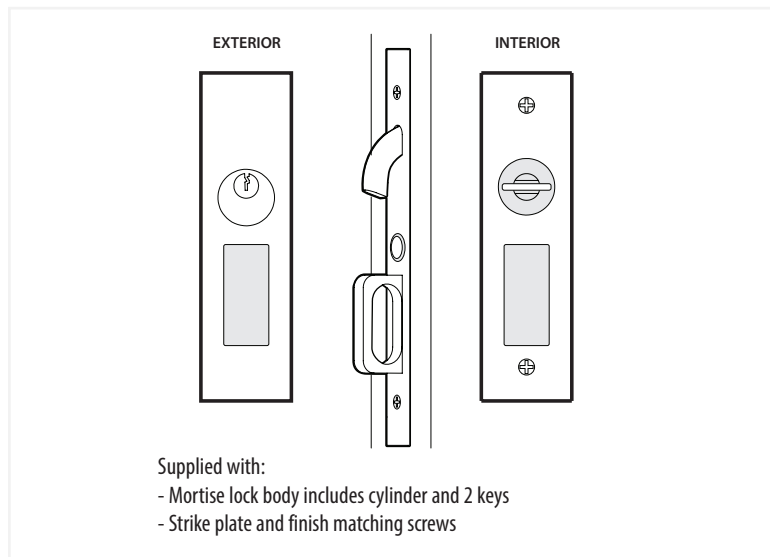

Narrow Oval Pocket Door Mortise Lock - Passage/Dummy Function

*NOTE: NOT DRAWN TO SCALE.

Narrow Modern Rectangular & Narrow Oval Pocket Door Mortise Lock

Keyed
Pocket Door Mortise Lock

Privacy
Pocket Door Mortise Lock

Passage
Pocket Door Mortise Lock

Dummy
Pocket Door Mortise Lock

Pocket Door Mortise Lock Body