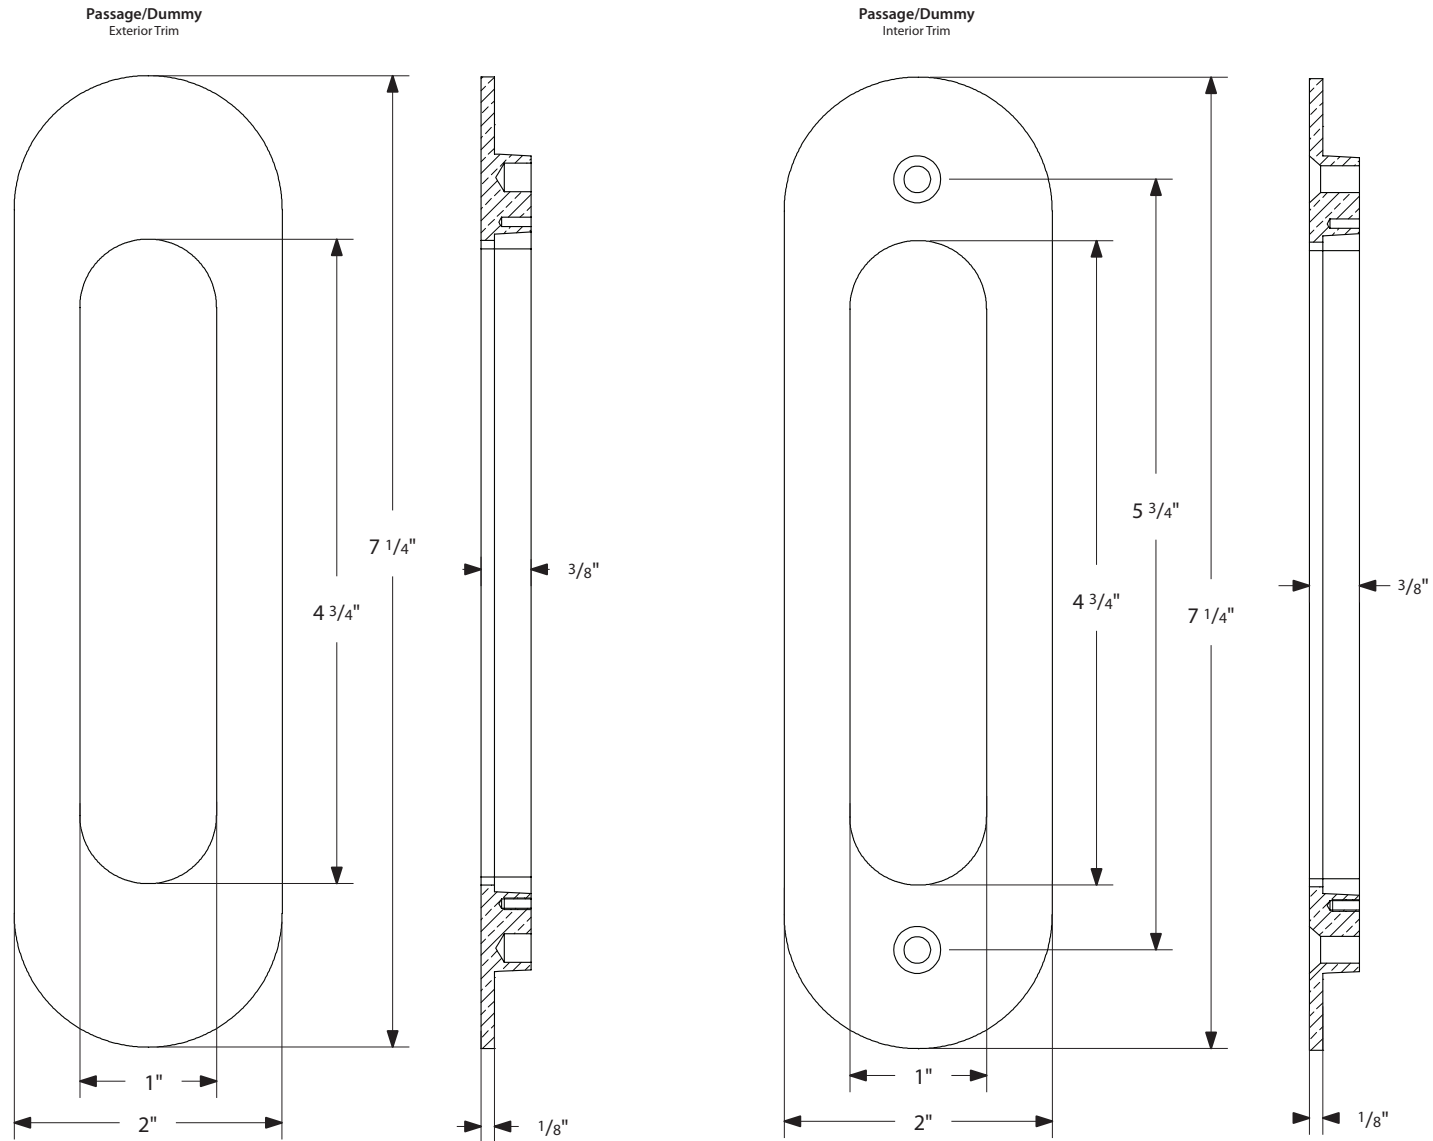

Narrow Oval Pocket Door Mortise Lock - Passage/Dummy Function

*NOTE: NOT DRAWN TO SCALE.

Narrow Modern Rectangular & Narrow Oval Pocket Door Mortise Lock

Keyed
Pocket Door Mortise Lock

Privacy
Pocket Door Mortise Lock

Passage
Pocket Door Mortise Lock

Dummy
Pocket Door Mortise Lock

Pocket Door Mortise Lock Body