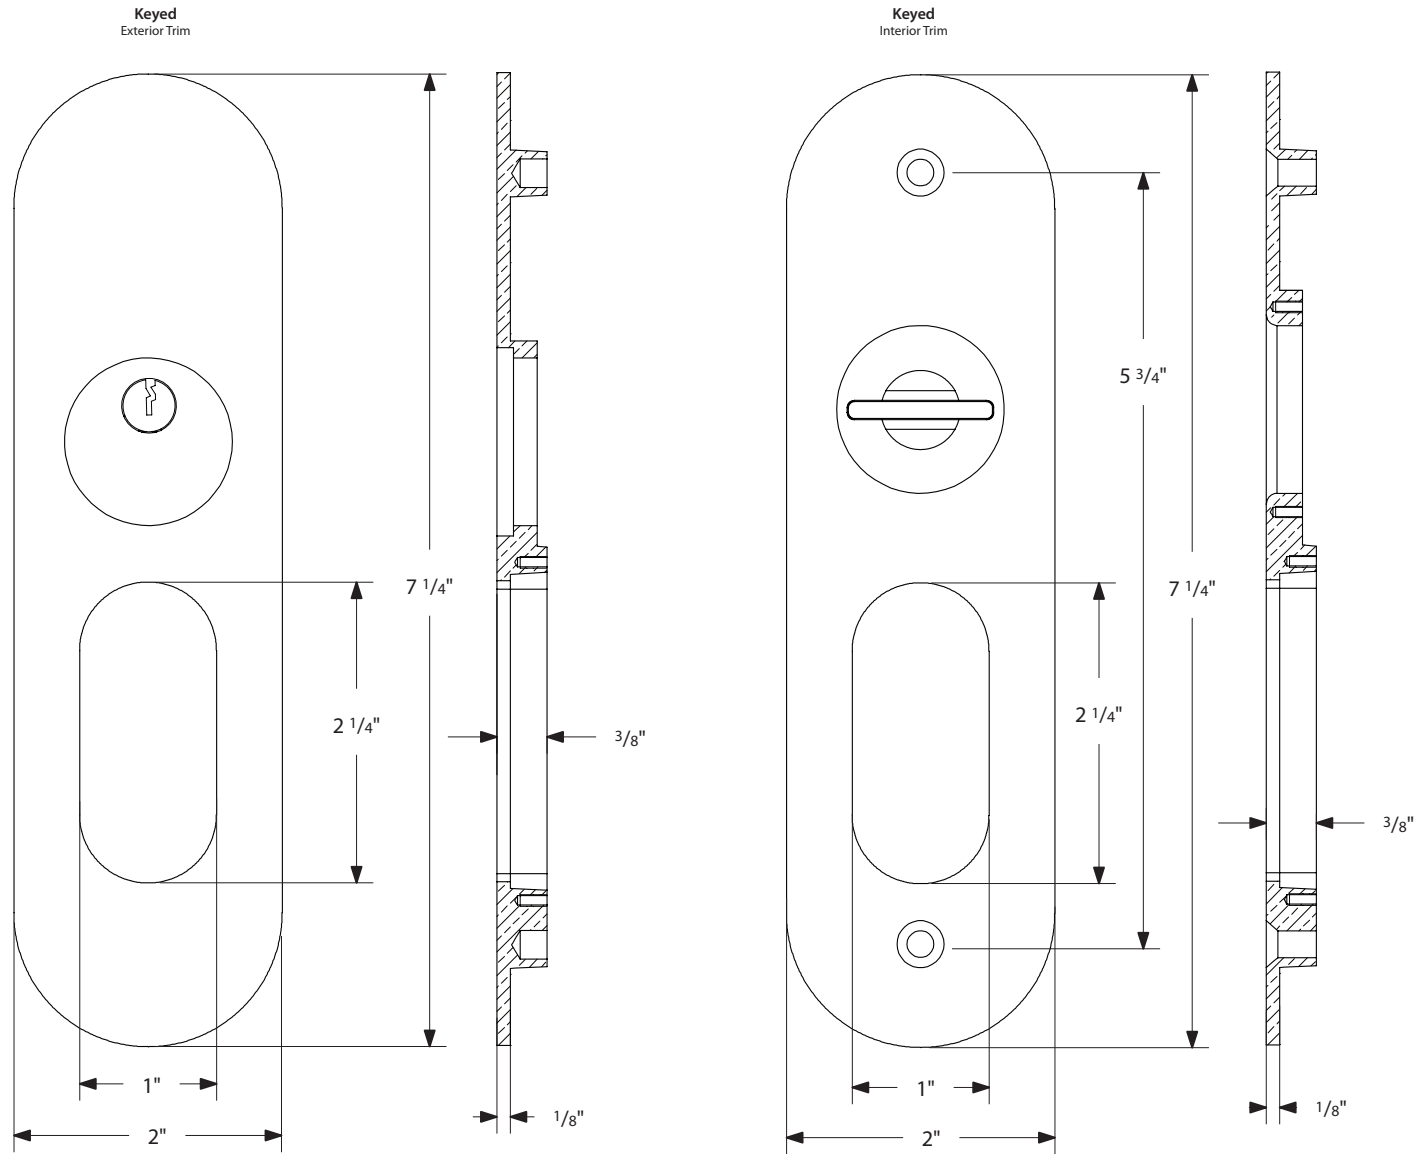

Narrow Oval Pocket Door Mortise Lock - Keyed Function

*NOTE: NOT DRAWN TO SCALE.

Narrow Modern Rectangular & Narrow Oval Pocket Door Mortise Lock

Keyed
Pocket Door Mortise Lock

Privacy
Pocket Door Mortise Lock

Passage
Pocket Door Mortise Lock

Dummy
Pocket Door Mortise Lock

Pocket Door Mortise Lock Body