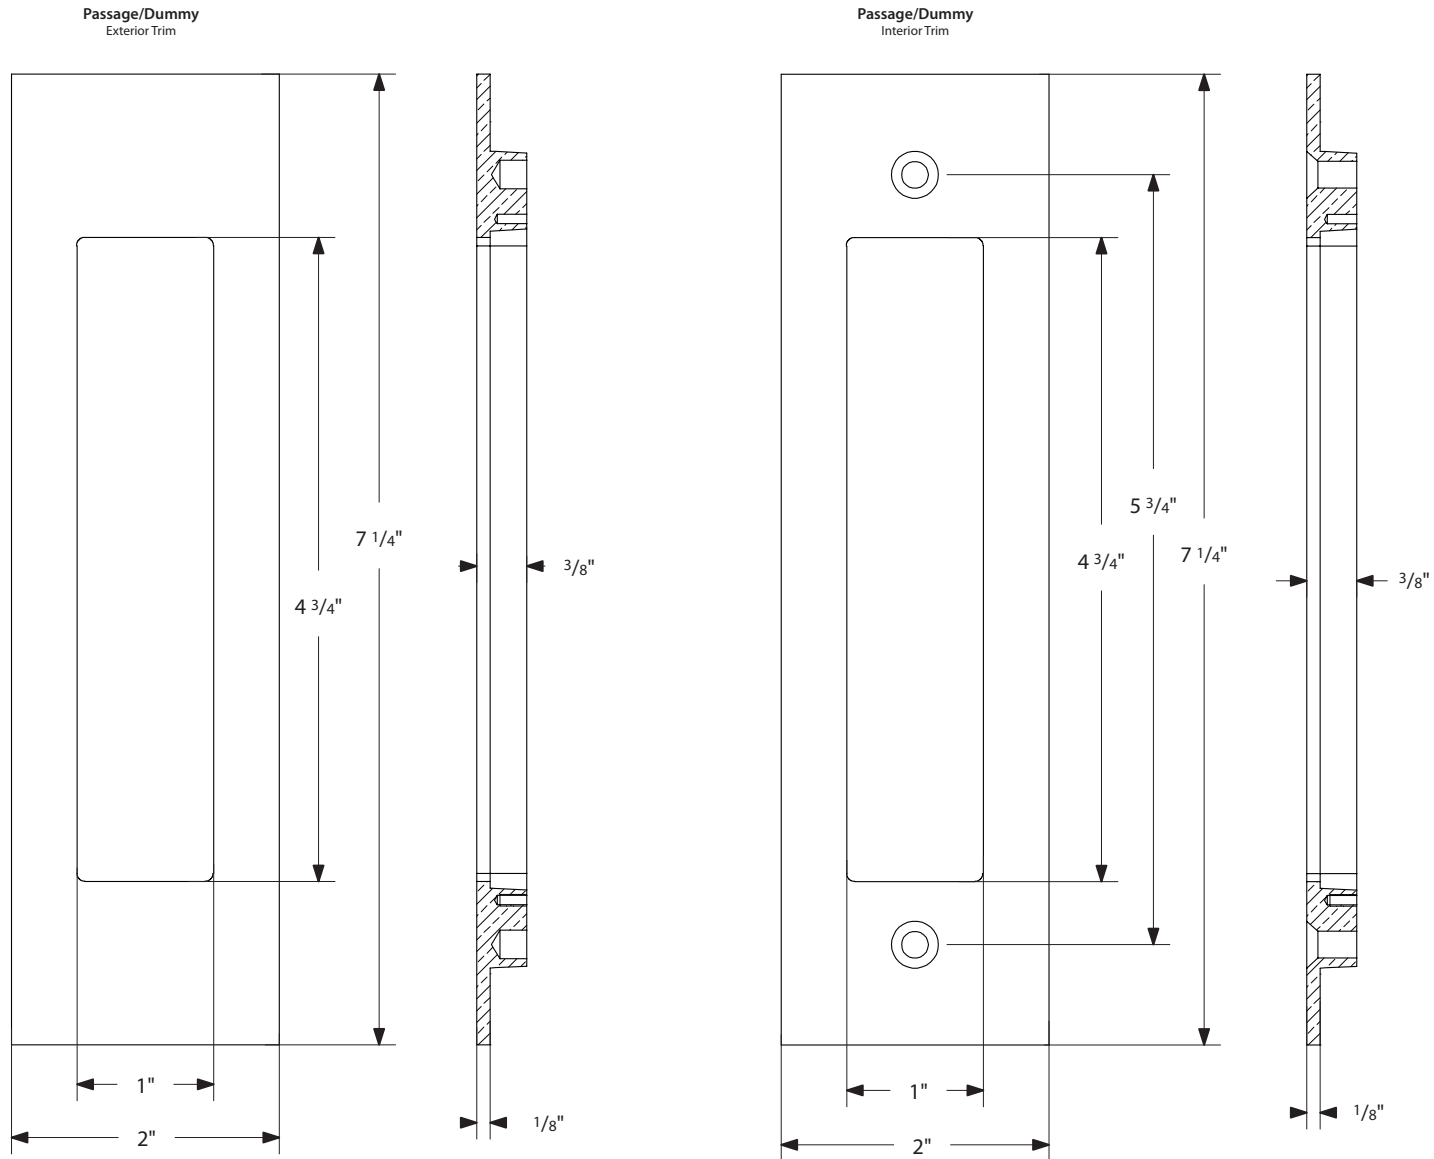

Narrow Modern Rectangular Pocket Door Mortise Lock - Passage/Dummy Function

*NOTE: NOT DRAWN TO SCALE.

Narrow Modern Rectangular Pocket Door Mortise Lock

Keyed
Pocket Door Mortise Lock

Privacy
Pocket Door Mortise Lock

Passage
Pocket Door Mortise Lock

Dummy
Pocket Door Mortise Lock

Pocket Door Mortise Lock Body