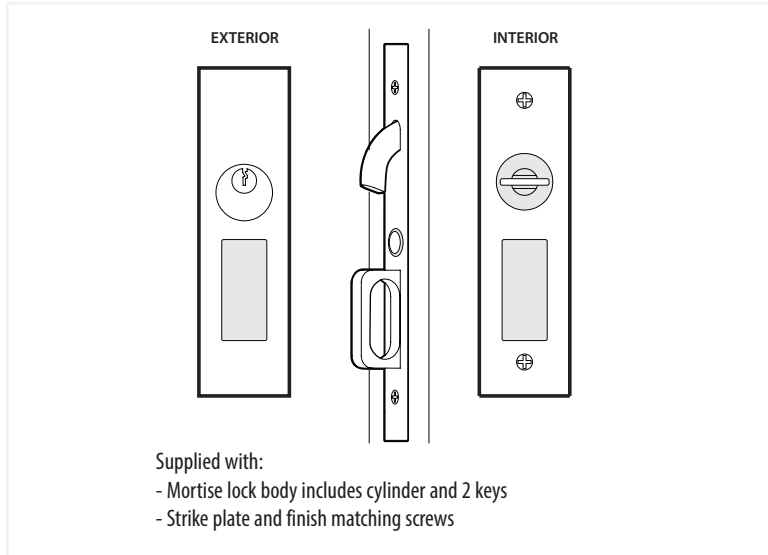

Narrow Modern Rectangular Pocket Door Mortise Lock - Passage/Dummy Function

*NOTE: NOT DRAWN TO SCALE.

Narrow Modern Rectangular Pocket Door Mortise Lock

Keyed
Pocket Door Mortise Lock

Privacy
Pocket Door Mortise Lock

Passage
Pocket Door Mortise Lock

Dummy
Pocket Door Mortise Lock

Pocket Door Mortise Lock Body