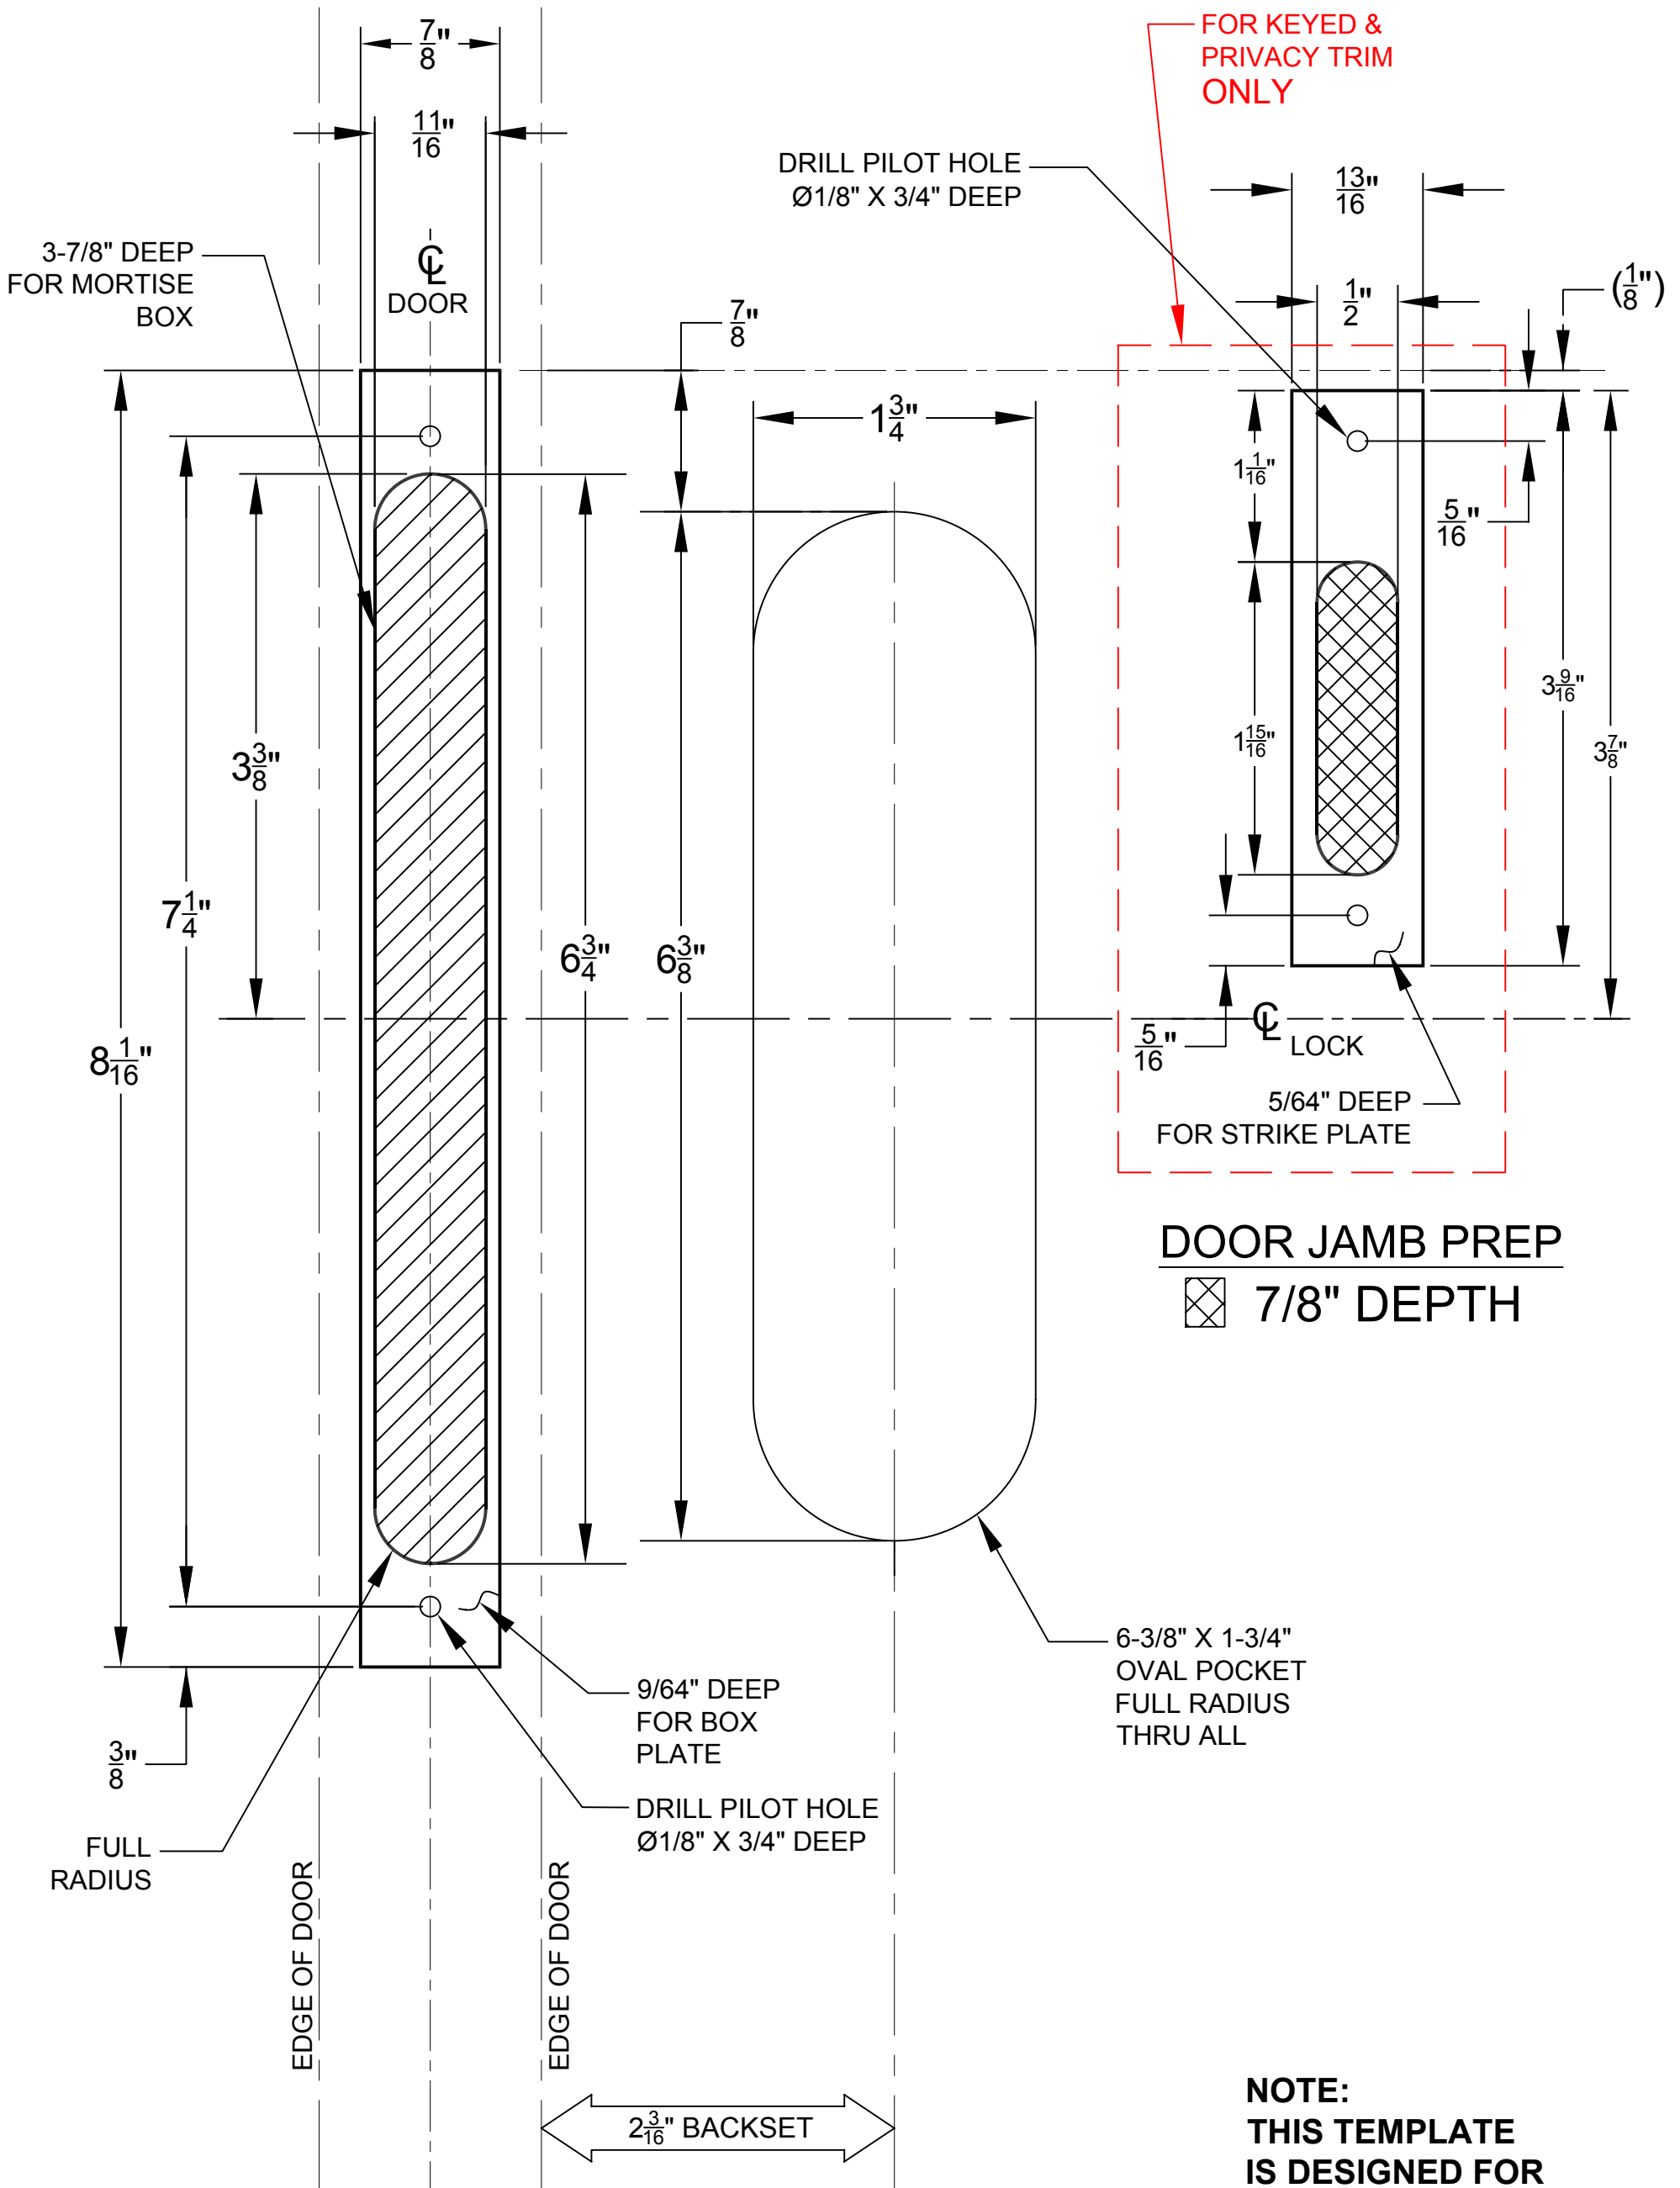

NARROW MODERN POCKET DOOR MORTISE HOLE PREPARATION OVAL & RECTANGULAR TRIMS

NOTE:
THIS TEMPLATE
IS DESIGNED FOR
1-3/8" THICK DOOR.

* NOTE: 8-1/2" X 11" COPY OF THIS
TEMPLATE NOT TO SCALE.