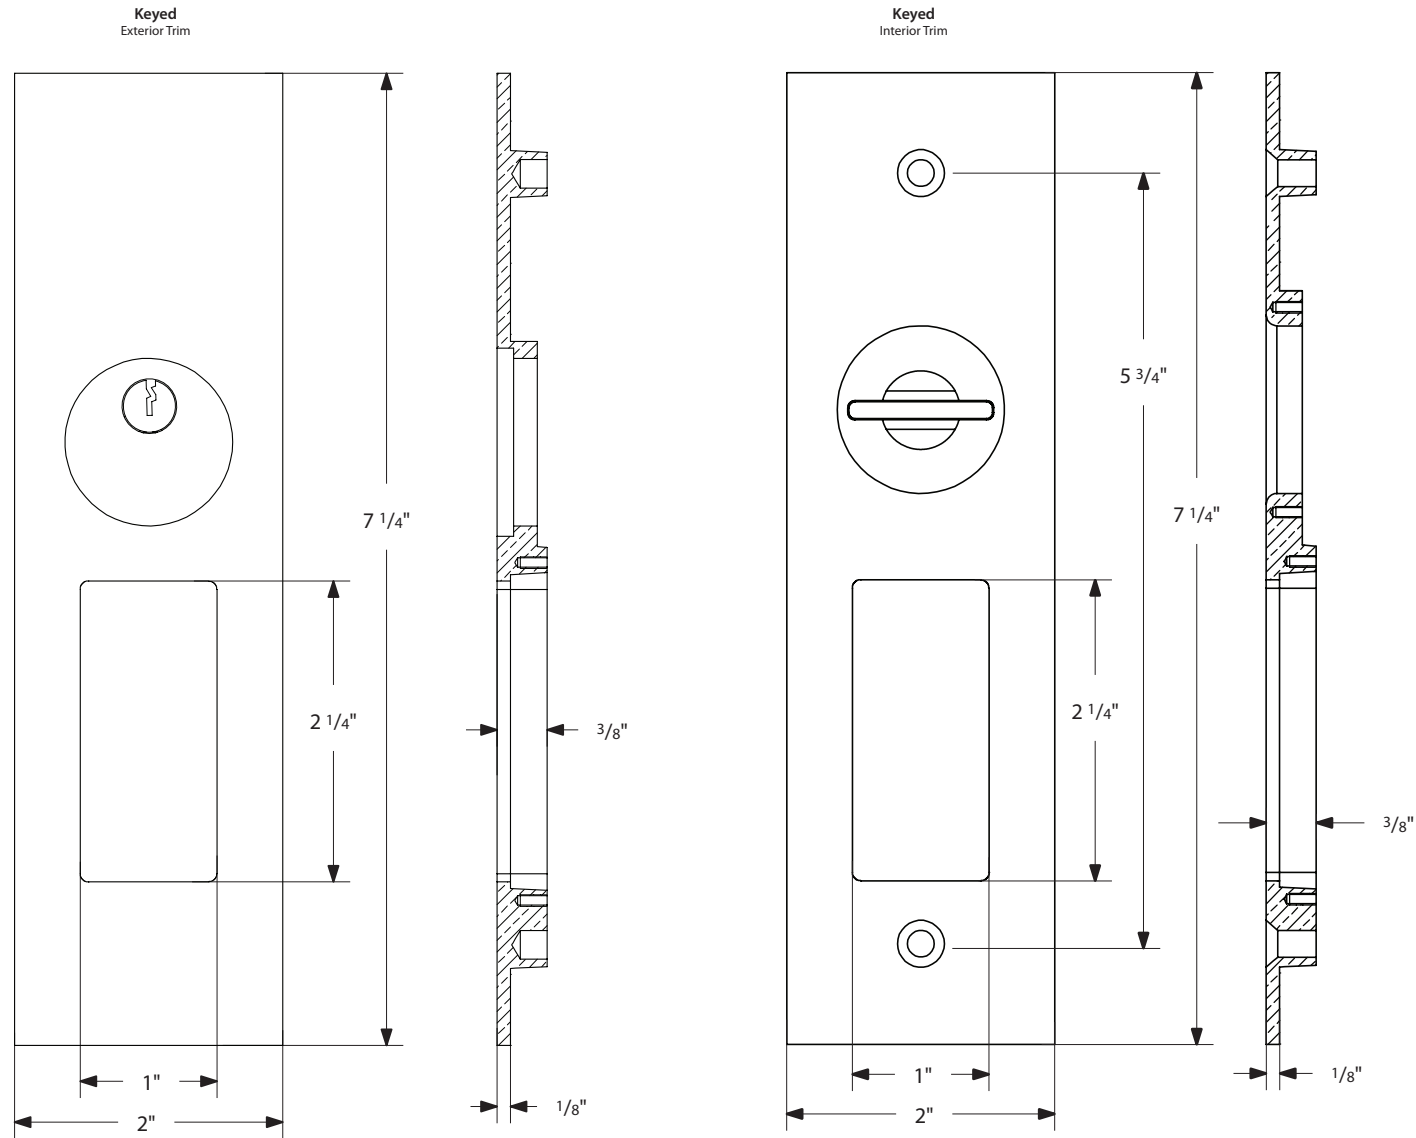

Narrow Modern Rectangular Pocket Door Mortise Lock - Keyed Function

*NOTE: NOT DRAWN TO SCALE.

Narrow Modern Rectangular Pocket Door Mortise Lock

Keyed
Pocket Door Mortise Lock

Privacy
Pocket Door Mortise Lock

Passage
Pocket Door Mortise Lock

Dummy
Pocket Door Mortise Lock

Pocket Door Mortise Lock Body