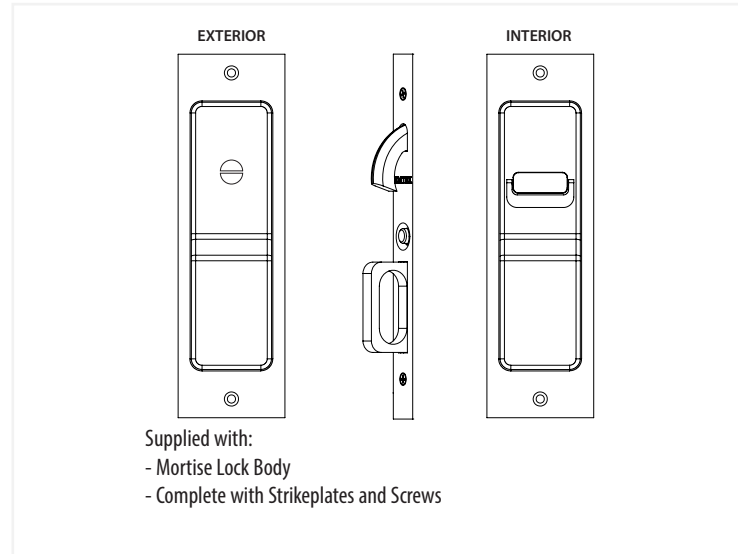

**Privacy
Door Mortise Lock**