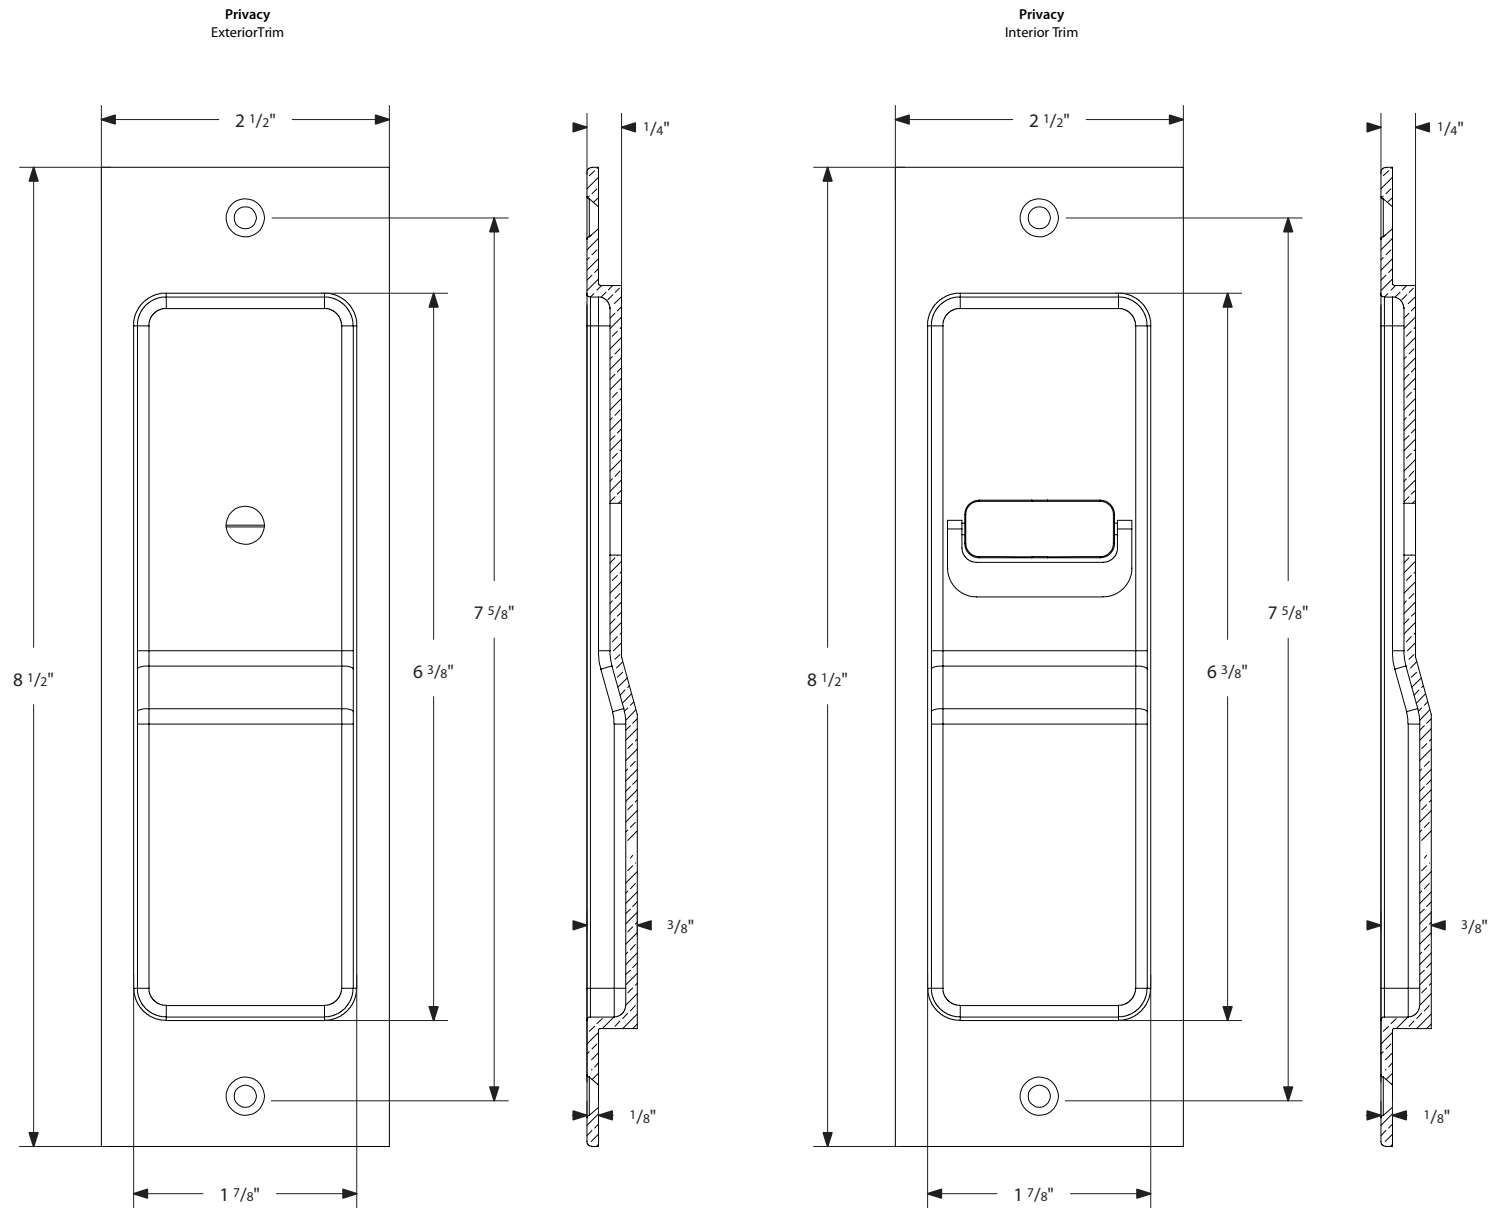

Sandcast Bronze Rustic Modern Rectangular Pocket Door Mortise Lock - Keyed Function

*NOTE: NOT DRAWN TO SCALE.

Sandcast Bronze Rustic Modern Rectangular Pocket Door Mortise Lock - Privacy Function

*NOTE: NOT DRAWN TO SCALE.

Sandcast Bronze Rustic Modern Rectangular Pocket Door Mortise Lock - Passage/Dummy

*NOTE: NOT DRAWN TO SCALE.

Sandcast Bronze Rustic Modern Rectangular Pocket Door Mortise Lock

**Keyed
Door Mortise Lock**