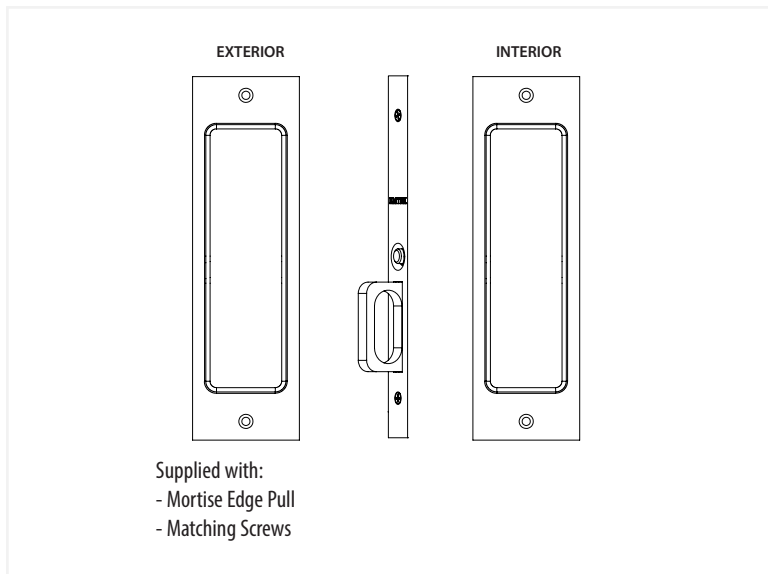

**Passage
Door Mortise Lock**