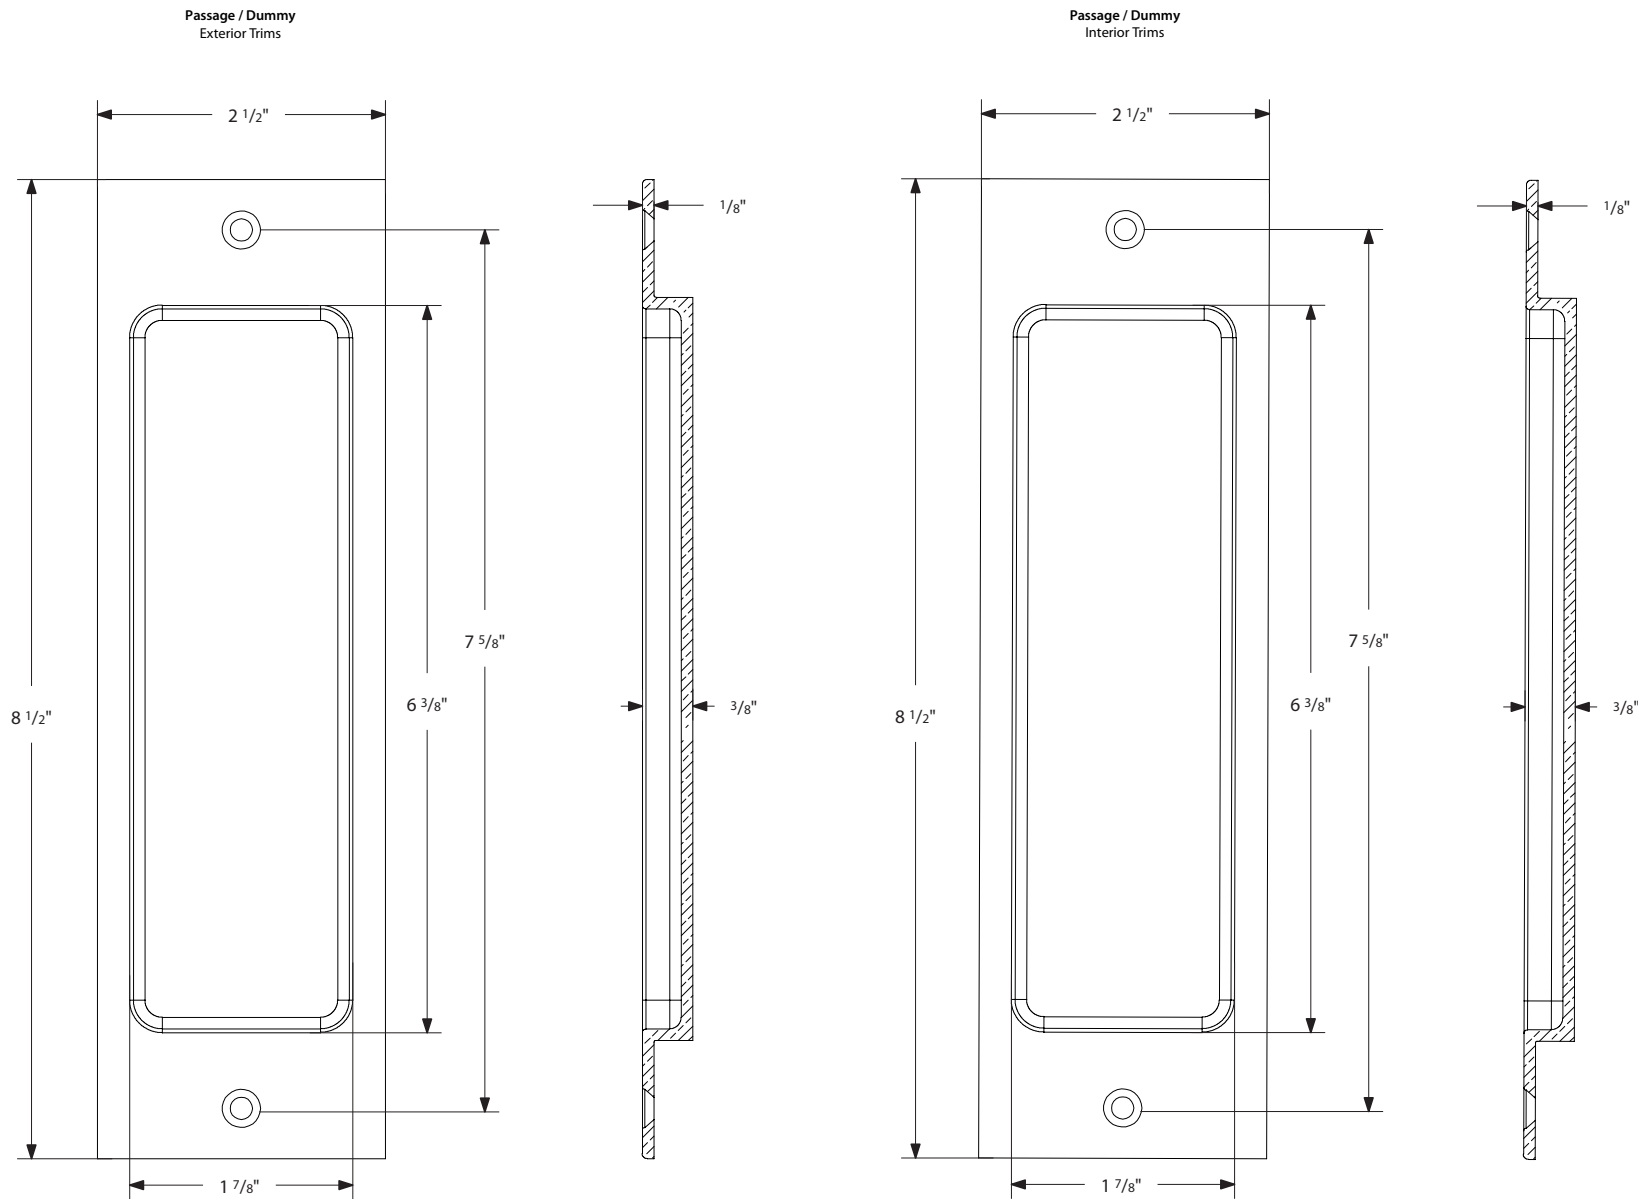

Sandcast Bronze Rustic Modern Rectangular Pocket Door Mortise Lock - Keyed Function

*NOTE: NOT DRAWN TO SCALE.

Sandcast Bronze Rustic Modern Rectangular Pocket Door Mortise Lock - Privacy Function

*NOTE: NOT DRAWN TO SCALE.

Sandcast Bronze Rustic Modern Rectangular Pocket Door Mortise Lock - Passage/Dummy

*NOTE: NOT DRAWN TO SCALE.

Sandcast Bronze Rustic Modern Rectangular Pocket Door Mortise Lock

**Keyed
Door Mortise Lock**