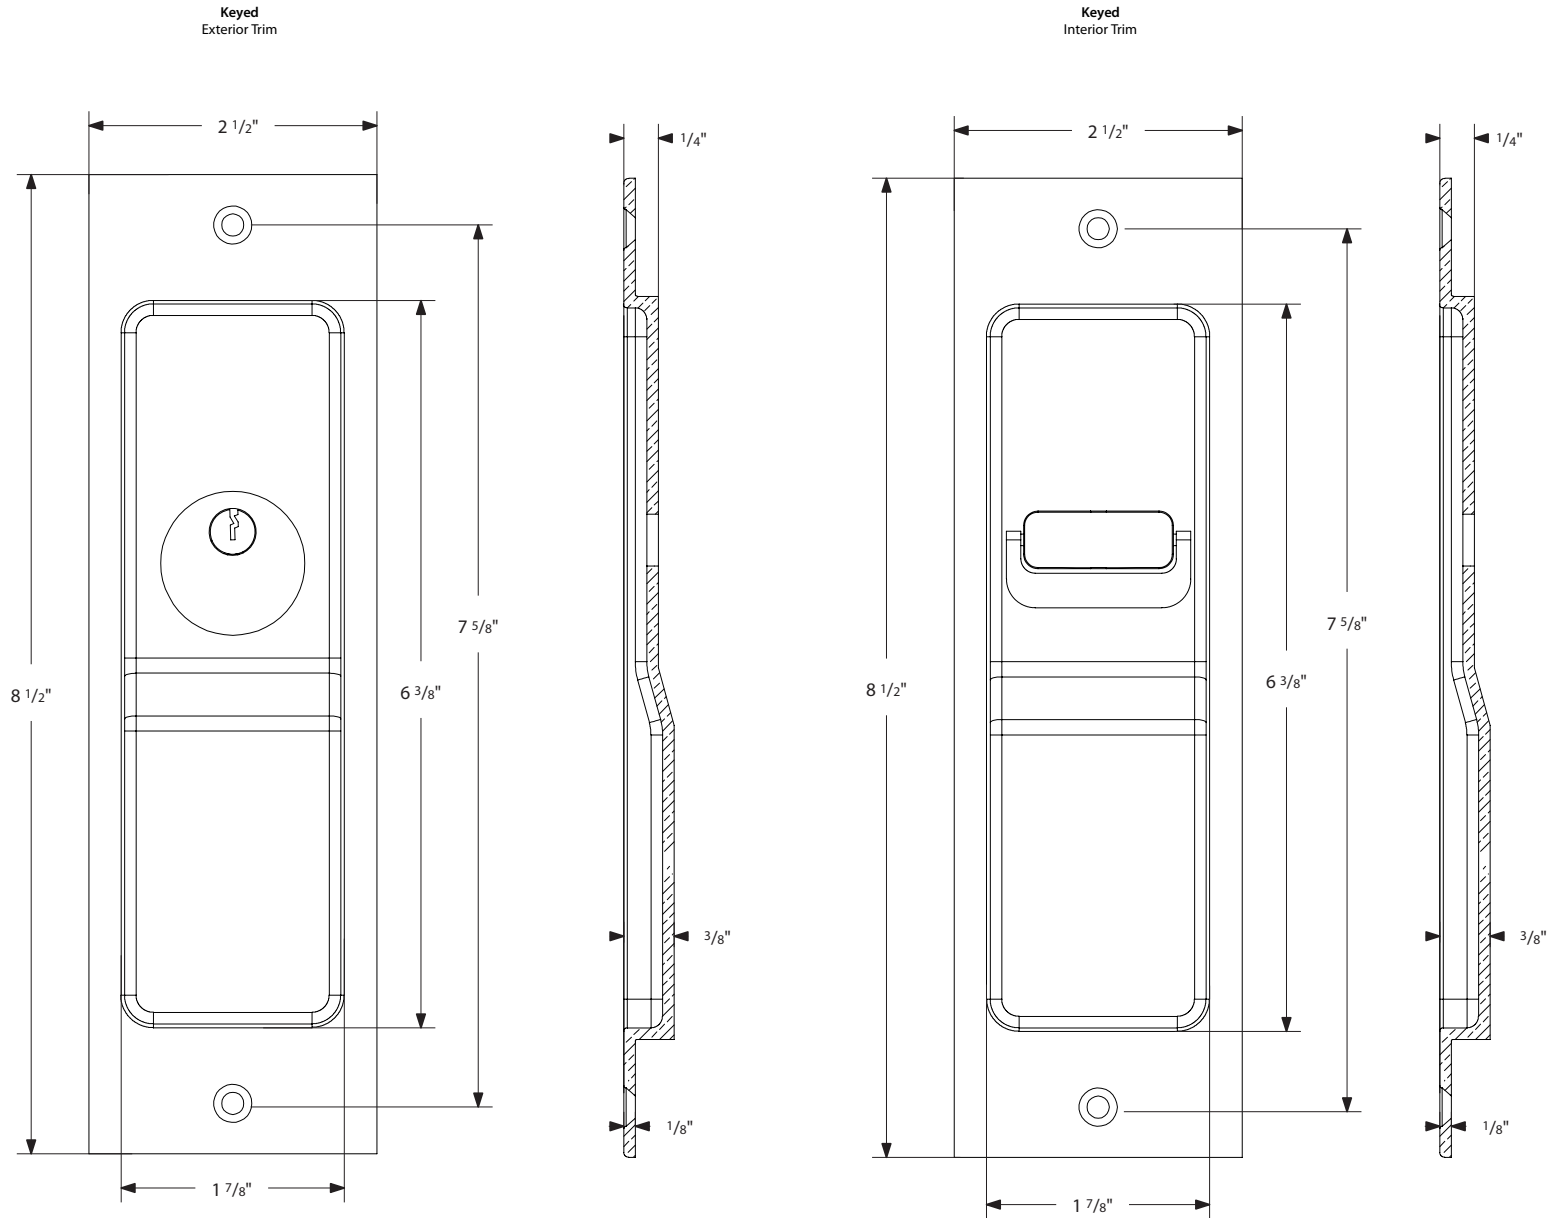

Sandcast Bronze Rustic Modern Rectangular Pocket Door Mortise Lock - Keyed Function

*NOTE: NOT DRAWN TO SCALE.

Sandcast Bronze Rustic Modern Rectangular Pocket Door Mortise Lock - Privacy Function

*NOTE: NOT DRAWN TO SCALE.

Sandcast Bronze Rustic Modern Rectangular Pocket Door Mortise Lock - Passage/Dummy

*NOTE: NOT DRAWN TO SCALE.

Sandcast Bronze Rustic Modern Rectangular Pocket Door Mortise Lock

**Keyed
Door Mortise Lock**