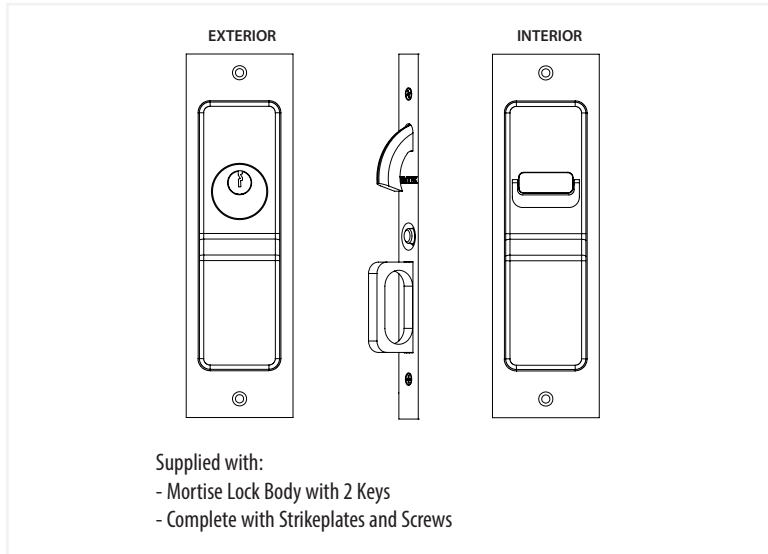

Sandcast Bronze Rustic Modern Rectangular Pocket Door Mortise Lock - Keyed Function

*NOTE: NOT DRAWN TO SCALE.

Sandcast Bronze Rustic Modern Rectangular Pocket Door Mortise Lock - Privacy Function

*NOTE: NOT DRAWN TO SCALE.

Sandcast Bronze Rustic Modern Rectangular Pocket Door Mortise Lock - Passage/Dummy

*NOTE: NOT DRAWN TO SCALE.

Sandcast Bronze Rustic Modern Rectangular Pocket Door Mortise Lock

**Keyed
Door Mortise Lock**