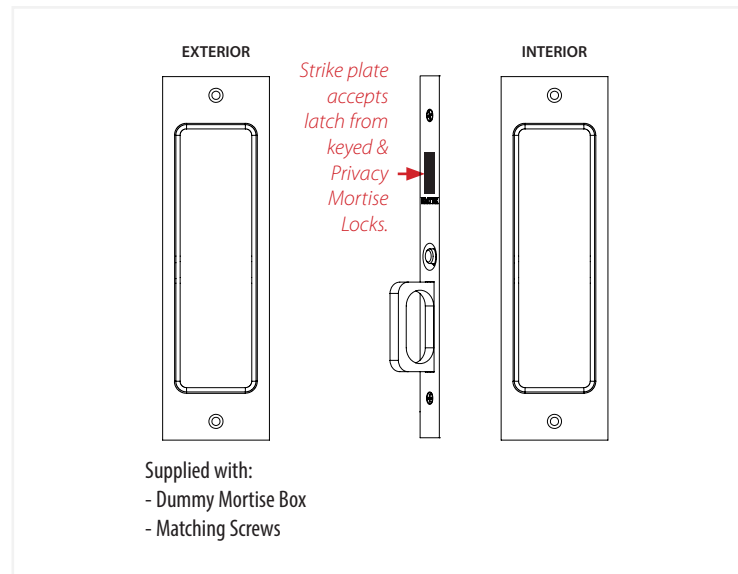

Sandcast Bronze Rustic Modern Rectangular Pocket Door Mortise Lock - Keyed Function

*NOTE: NOT DRAWN TO SCALE.

Sandcast Bronze Rustic Modern Rectangular Pocket Door Mortise Lock - Privacy Function

*NOTE: NOT DRAWN TO SCALE.

Sandcast Bronze Rustic Modern Rectangular Pocket Door Mortise Lock - Passage/Dummy

*NOTE: NOT DRAWN TO SCALE.

Sandcast Bronze Rustic Modern Rectangular Pocket Door Mortise Lock

**Keyed
Door Mortise Lock**

**Privacy
Door Mortise Lock**

**Passage
Door Mortise Lock**

**Dummy
Door Mortise Lock**

Pocket Door Mortise Lock - Lock Body