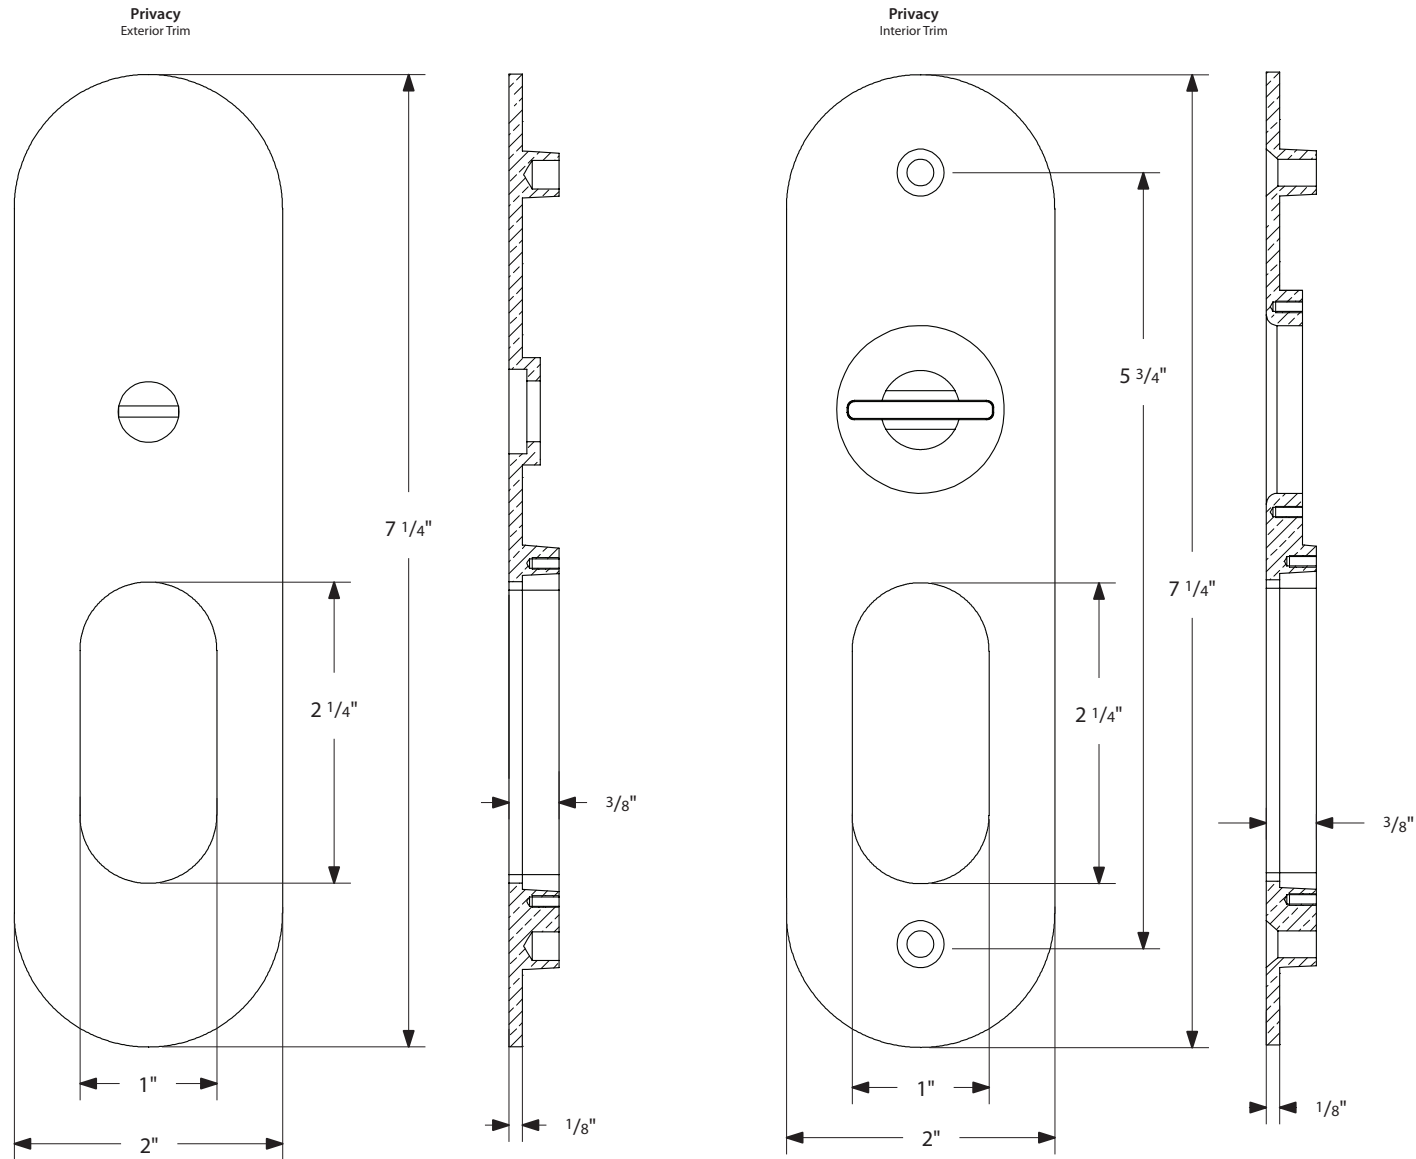

# Narrow Oval Pocket Door Mortise Lock - Privacy Function

\*NOTE: NOT DRAWN TO SCALE.

Narrow Modern Rectangular & Narrow Oval Pocket Door Mortise Lock

**Keyed**  
Pocket Door Mortise Lock

**Privacy**  
Pocket Door Mortise Lock

**Passage**  
Pocket Door Mortise Lock

**Dummy**  
Pocket Door Mortise Lock

# Pocket Door Mortise Lock Body