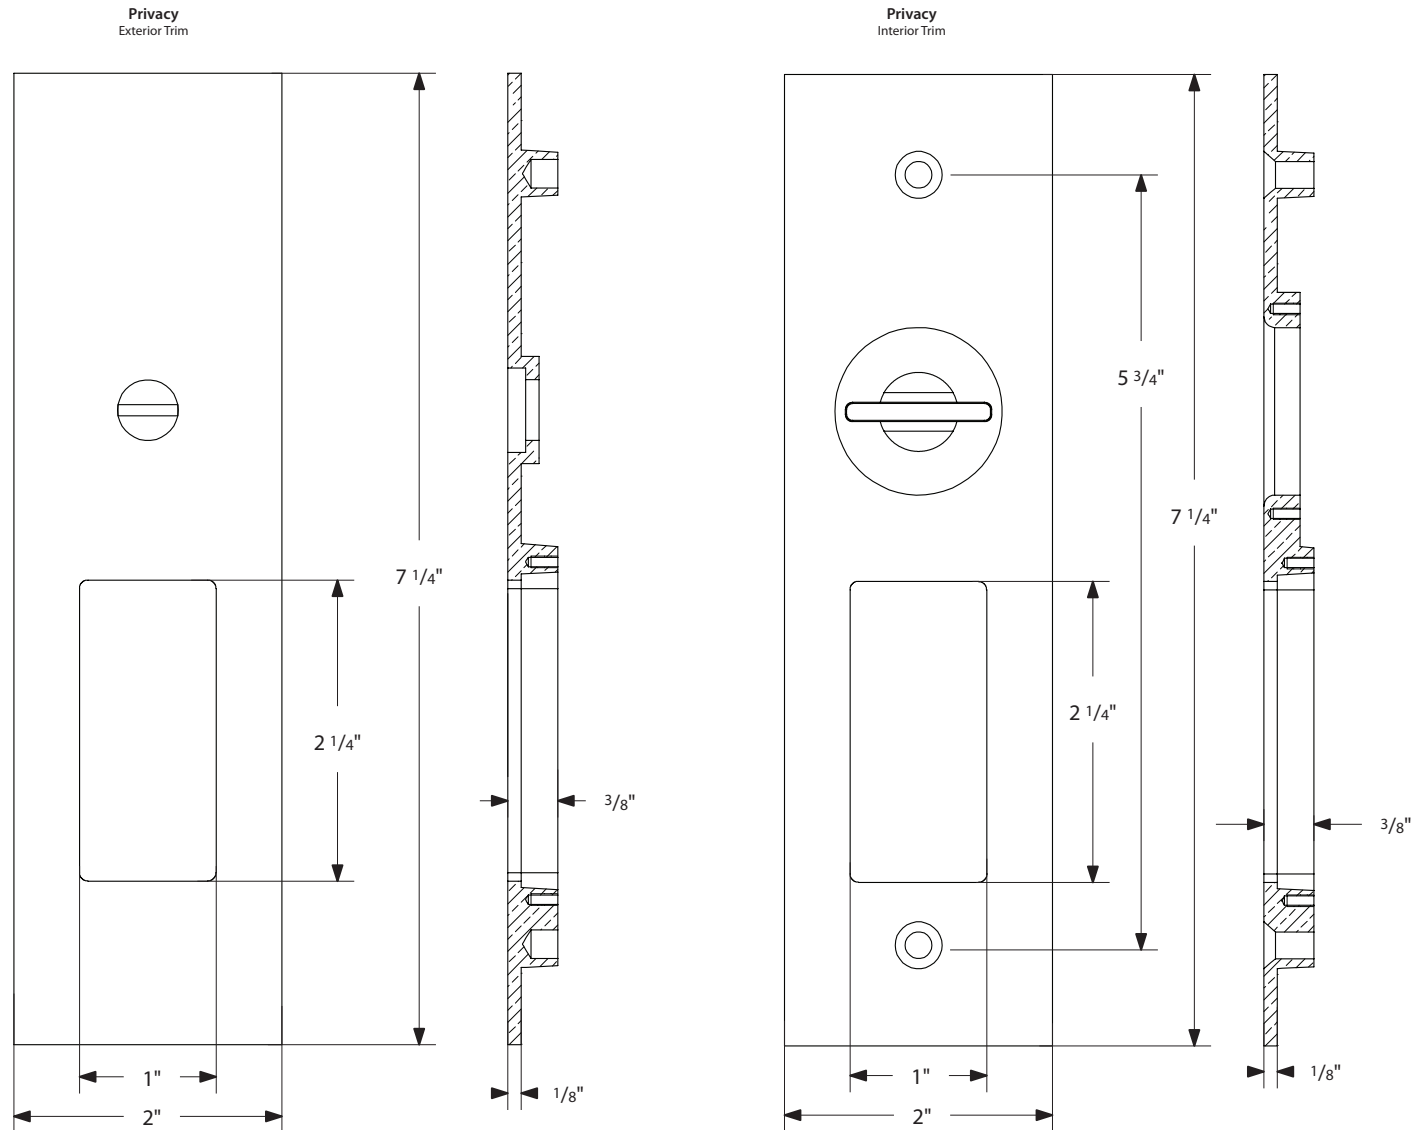

# Narrow Modern Rectangular Pocket Door Mortise Lock - Privacy Function

\*NOTE: NOT DRAWN TO SCALE.

# Narrow Modern Rectangular Pocket Door Mortise Lock

**Keyed**  
Pocket Door Mortise Lock

**Privacy**  
Pocket Door Mortise Lock

**Passage**  
Pocket Door Mortise Lock

**Dummy**  
Pocket Door Mortise Lock

# Pocket Door Mortise Lock Body