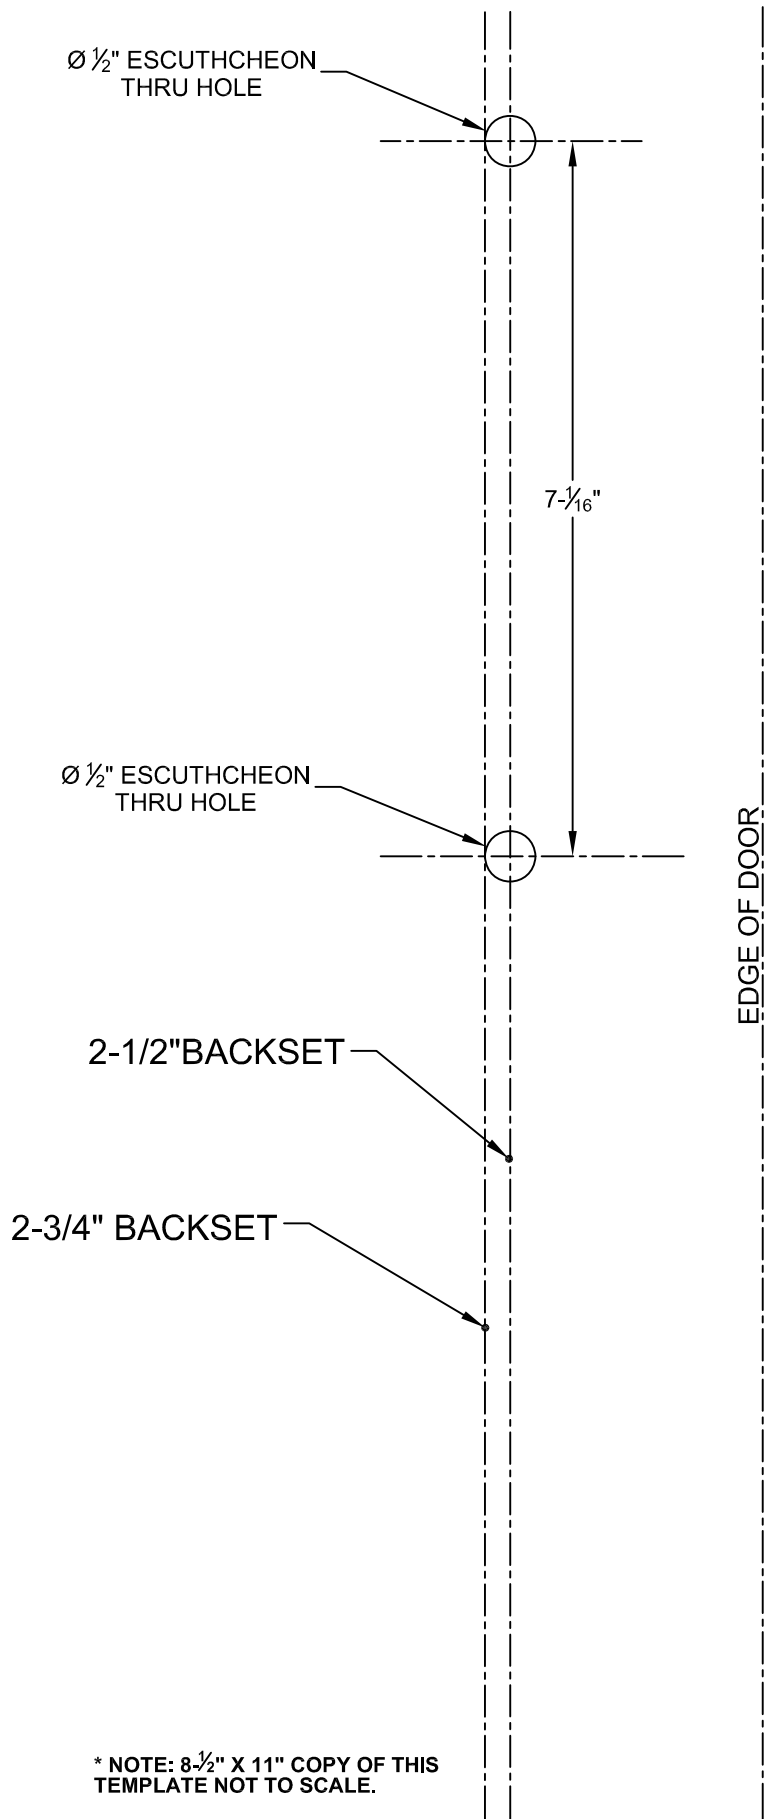

**DUMMY MORTISE LOCK
HOLE PREPARATION
FOR LEVER BY LEVER
AND KNOB BY KNOB
(LEFT HAND) ***

* NOTE: 8-1/2" X 11" COPY OF THIS
TEMPLATE NOT TO SCALE.