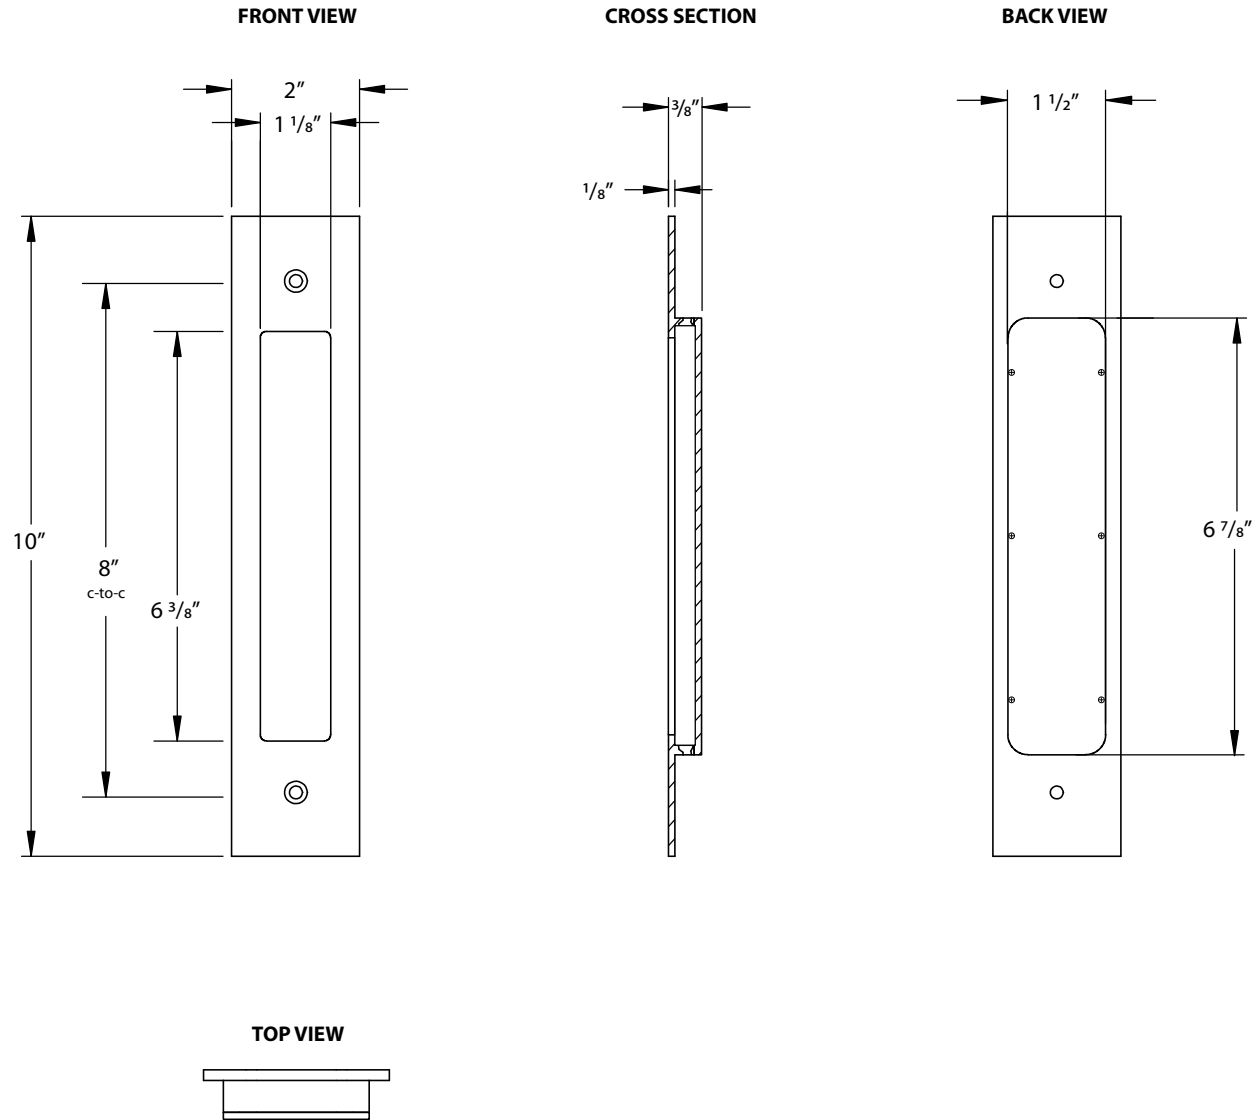

MODERN RECTANGULAR FLUSH PULL FOR DOOR PULL - 8" C-TO-C

\*NOTE: NOT DRAWN TO SCALE.

221710

REV. 18A 12-04-18